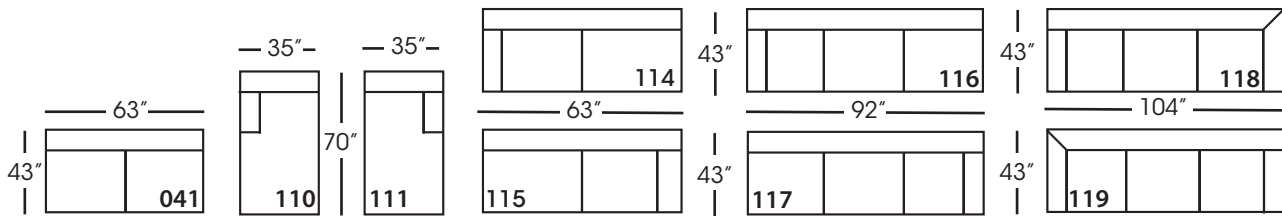

Laney-SLIP-110/111
Chaise - RSC/LSC
L35" D70" H34"

Laney-SLIP-114/115
Two Seated End - RSE/LSE
L63" D43" H34"

Laney-SLIP-116/117
Three Seated End - RSE/LSE
L92" D43" H34"

Laney-SLIP-118/119
Three Seat End w/Corner
RSE/LSE
L104" D43" H34"

Seat Height 21"
Seat Depth 23"
Arm Height 25"

LANEY SECTIONAL COLLECTION					
	Large Armless 041	Chaise 110/111	2-Seat End 114/115	3-Seat End 116/117	3-Seat End w/Corner 118/119
Standard Features					
Cloud Cushion	x	x	x	x	x
One 20" Non-Welted Throw Pillow (TP)	N/A	x	x	x	x(2)
Sinuous Underconstruction	x	x	x	x	x
Options - See Price List for Prices					
Luxe Cushion	No Charge	No Charge	No Charge	No Charge	No Charge
Cloud Plus Cushion	x	x	x	x	x
Extra Pillows (XP) - 20" TP	N/A	x	x	x	x
Ordering Instructions					
To Order, Please write the following:	Laney-SLIP-041	Laney-SLIP-110 RSC/111 LSC	Laney-SLIP-114 RSE/115 LSE	Laney-SLIP-116 RSE/117 LSE	Laney-SLIP-118 RSE/119 LSE
Additional Slipcovers					
To Order, Please write the following:	Laney-SCO-041	Laney-SCO-110/111	Laney-SCO-114/115	Laney-SCO-116/117	Laney-SCO-118/119

Pattern Availability: RG, PS, NM, RS

ECLECTIC.SPIRITED.WONDERFULLY COMFORTABLE.

LANEY • SLIPCOVER • LOOSE PILLOW BACK

Large Armless
L63" D43" H34"

Chaise*
L35" D70" H34"
**available as right or left seated*

2-Seat End*
L63" D43" H34"
**available as right or left seated*

3-Seat End*
L92" D43" H34"
**available as right or left seated*

3-Seat End with Corner*
L104" D43" H34"
**available as right or left seated*