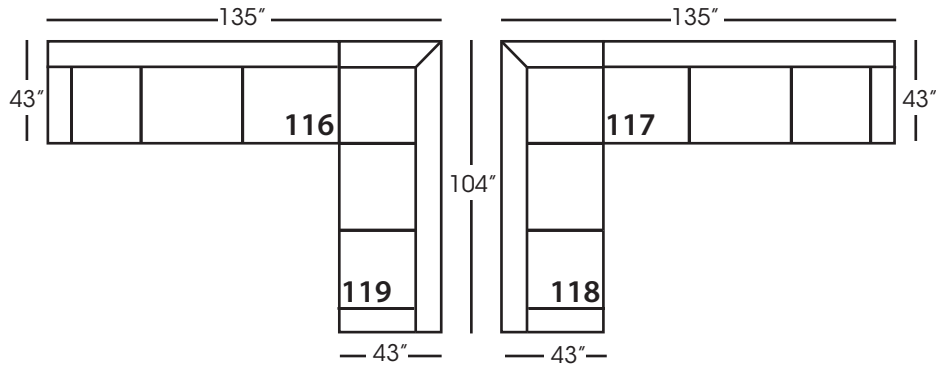

Laney-SLIP-110/111
Chaise - RSC/LSC
L35" D70" H34"

Laney-SLIP-114/115
Two Seated End - RSE/LSE
L63" D43" H34"

Laney-SLIP-116/117
Three Seated End - RSE/LSE
L92" D43" H34"

Laney-SLIP-118/119
Three Seat End w/Corner
RSE/LSE
L104" D43" H34"

Seat Height 21"
Seat Depth 23"
Arm Height 25"

LANEY SECTIONAL COLLECTION					
	Large Armless 041	Chaise 110/111	2-Seat End 114/115	3-Seat End 116/117	3-Seat End w/Corner 118/119
Standard Features					
Cloud Cushion	x	x	x	x	x
One 20" Non-Welted Throw Pillow (TP)	N/A	x	x	x	x(2)
Sinuous Underconstruction	x	x	x	x	x
Options - See Price List for Prices					
Luxe Cushion	No Charge	No Charge	No Charge	No Charge	No Charge
Cloud Plus Cushion	x	x	x	x	x
Extra Pillows (XP) - 20" TP	N/A	x	x	x	x
Ordering Instructions					
To Order, Please write the following:	Laney-SLIP-041	Laney-SLIP-110 RSC/111 LSC	Laney-SLIP-114 RSE/115 LSE	Laney-SLIP-116 RSE/117 LSE	Laney-SLIP-118 RSE/119 LSE
Additional Slipcovers					
To Order, Please write the following:	Laney-SCO-041	Laney-SCO-110/111	Laney-SCO-114/115	Laney-SCO-116/117	Laney-SCO-118/119

Pattern Availability: RG, PS, NM, RS

ECLECTIC.SPIRITED.WONDERFULLY COMFORTABLE.

LANEY • SLIPCOVER • LOOSE PILLOW BACK

Large Armless
L63" D43" H34"

Chaise*
L35" D70" H34"
**available as right or left seated*

2-Seat End*
L63" D43" H34"
**available as right or left seated*

3-Seat End*
L92" D43" H34"
**available as right or left seated*

3-Seat End with Corner*
L104" D43" H34"
**available as right or left seated*