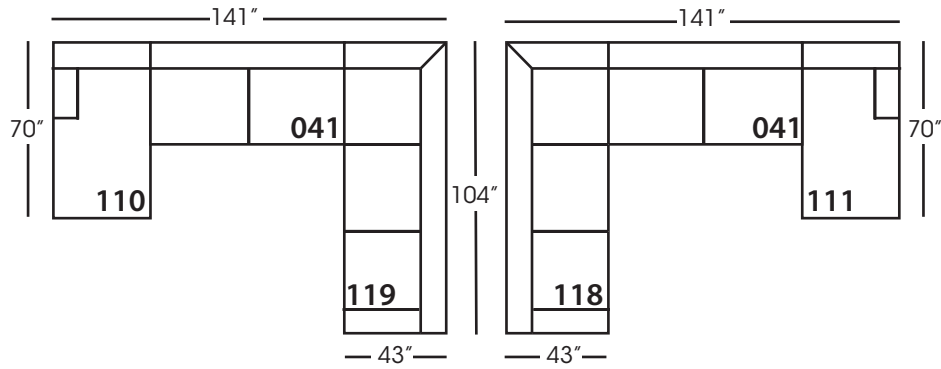

Laney-SLIP-110/111
Chaise - RSC/LSC
L35" D70" H34"

Laney-SLIP-114/115
Two Seated End - RSE/LSE
L63" D43" H34"

Laney-SLIP-116/117
Three Seated End - RSE/LSE
L92" D43" H34"

Laney-SLIP-118/119
Three Seat End w/Corner
RSE/LSE
L104" D43" H34"

Seat Height 21"
Seat Depth 23"
Arm Height 25"

LANEY SECTIONAL COLLECTION					
	Large Armless 041	Chaise 110/111	2-Seat End 114/115	3-Seat End 116/117	3-Seat End w/Corner 118/119
Standard Features					
Cloud Cushion	x	x	x	x	x
One 20" Non-Welted Throw Pillow (TP)	N/A	x	x	x	x(2)
Sinuous Underconstruction	x	x	x	x	x
Options - See Price List for Prices					
Luxe Cushion	No Charge	No Charge	No Charge	No Charge	No Charge
Cloud Plus Cushion	x	x	x	x	x
Extra Pillows (XP) - 20" TP	N/A	x	x	x	x
Ordering Instructions					
To Order, Please write the following:	Laney-SLIP-041	Laney-SLIP-110 RSC/111 LSC	Laney-SLIP-114 RSE/115 LSE	Laney-SLIP-116 RSE/117 LSE	Laney-SLIP-118 RSE/119 LSE
Additional Slipcovers					
To Order, Please write the following:	Laney-SCO-041	Laney-SCO-110/111	Laney-SCO-114/115	Laney-SCO-116/117	Laney-SCO-118/119

Pattern Availability: RG, PS, NM, RS

ECLECTIC.SPIRITED.WONDERFULLY COMFORTABLE.

LANEY • SLIPCOVER • LOOSE PILLOW BACK

Large Armless
L63" D43" H34"

Chaise*
L35" D70" H34"
**available as right or left seated*

2-Seat End*
L63" D43" H34"
**available as right or left seated*

3-Seat End*
L92" D43" H34"
**available as right or left seated*

3-Seat End with Corner*
L104" D43" H34"
**available as right or left seated*