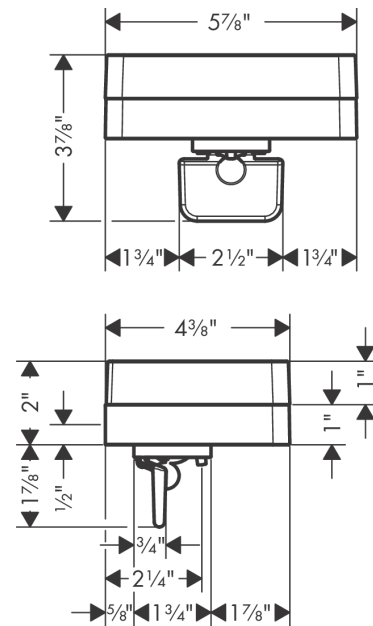

Scale drawing