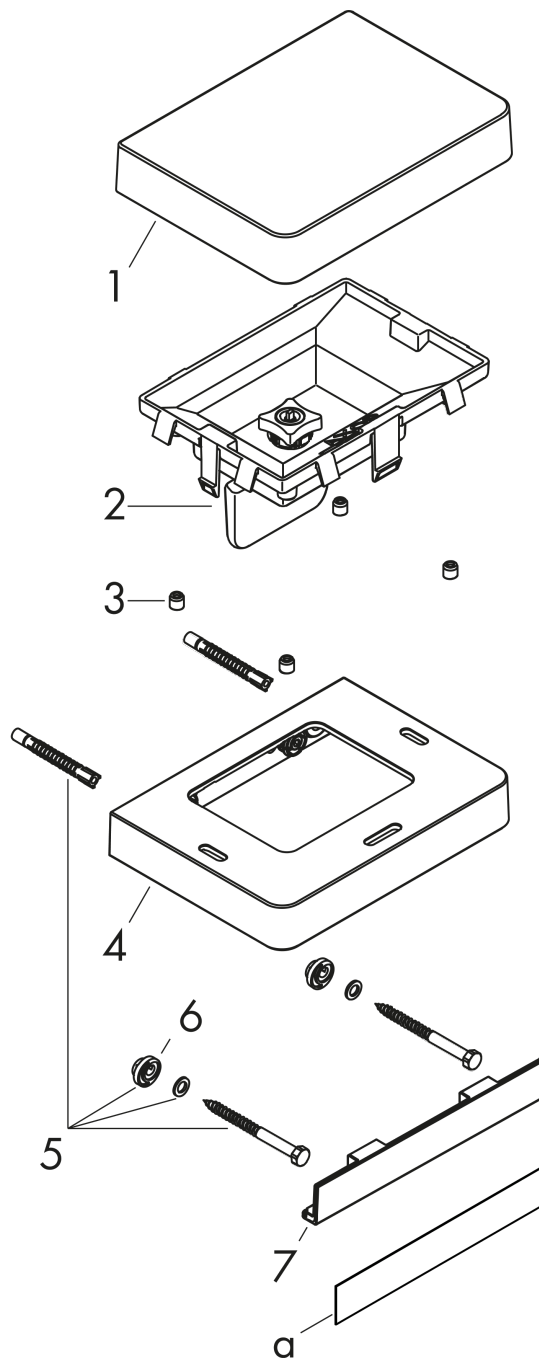

## Product image

## Scale drawing

**AXOR Universal Accessories**  
**Soap Dispenser with Shelf**  
Finishes : **chrome**    Part no. : **42819000**

## Exploded drawing

Year of production: >06/15

**AXOR Universal Accessories**  
**Soap Dispenser with Shelf**  
 Finishes : **chrome**    Part no. : **42819000**

## Spare parts list

Year of production: >06/15

Pos.	Description	Part no.	PC	PU
1	cover	92428000	0	1
2	pump	93321000	0	1
3	screw cover	96762000	0	1
4	support element	92425000	0	1
5	mounting set	92841000	0	1
6	excentric socket	97604000	0	1
7	cover	92427000	0	1
a	cover	42890000	0	1
b	set of adapters	42870000	0	1
c	mounting kit for two-sided glass montage	42841000	0	1