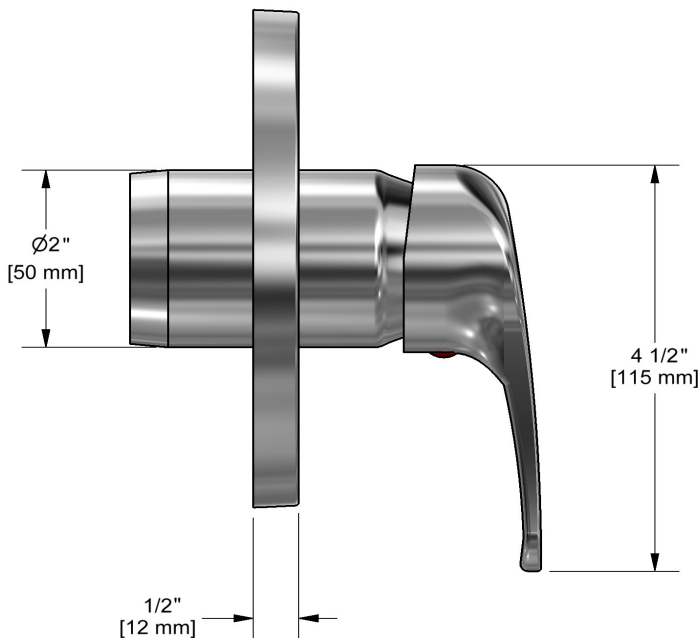

Sizes, models and finishes may differ from those presented.

Warranty

This **Riobel Inc.** product you have purchased carries a Limited Lifetime Warranty on the chrome, PVD finish, blacks and all working parts and is guaranteed from the initial purchase date against all manufacturing defects. All other finishes, including plastic components, are guaranteed for one year. All electric and/or electronic parts are covered by a 5-year limited warranty.

Customer Service

Ontario, West Canada : 888-287-5354 Quebec, Maritimes, United States : 866-473-8442