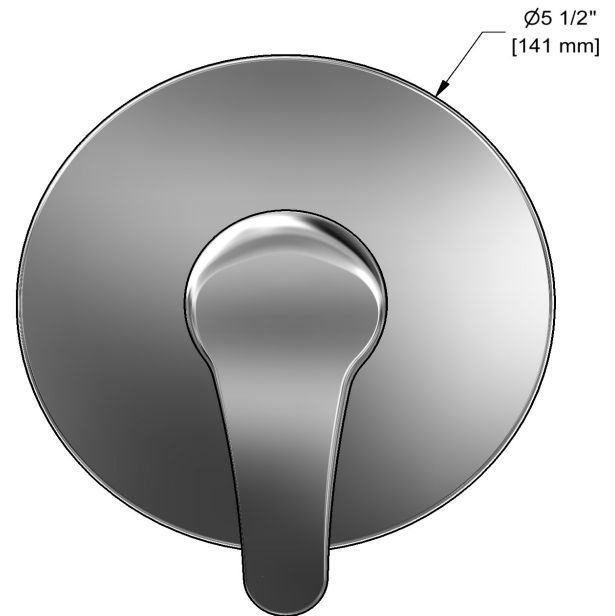

Sizes, models and finishes may differ from those presented.

Warranty

This **Riobel Inc.** product you have purchased carries a Limited Lifetime Warranty on the chrome, PVD finish, blacks and all working parts and is guaranteed from the initial purchase date against all manufacturing defects. All other finishes, including plastic components, are guaranteed for one year. All electric and/or electronic parts are covered by a 5-year limited warranty.

Customer Service

Ontario, West Canada : 888-287-5354 Quebec, Maritimes, United States : 866-473-8442