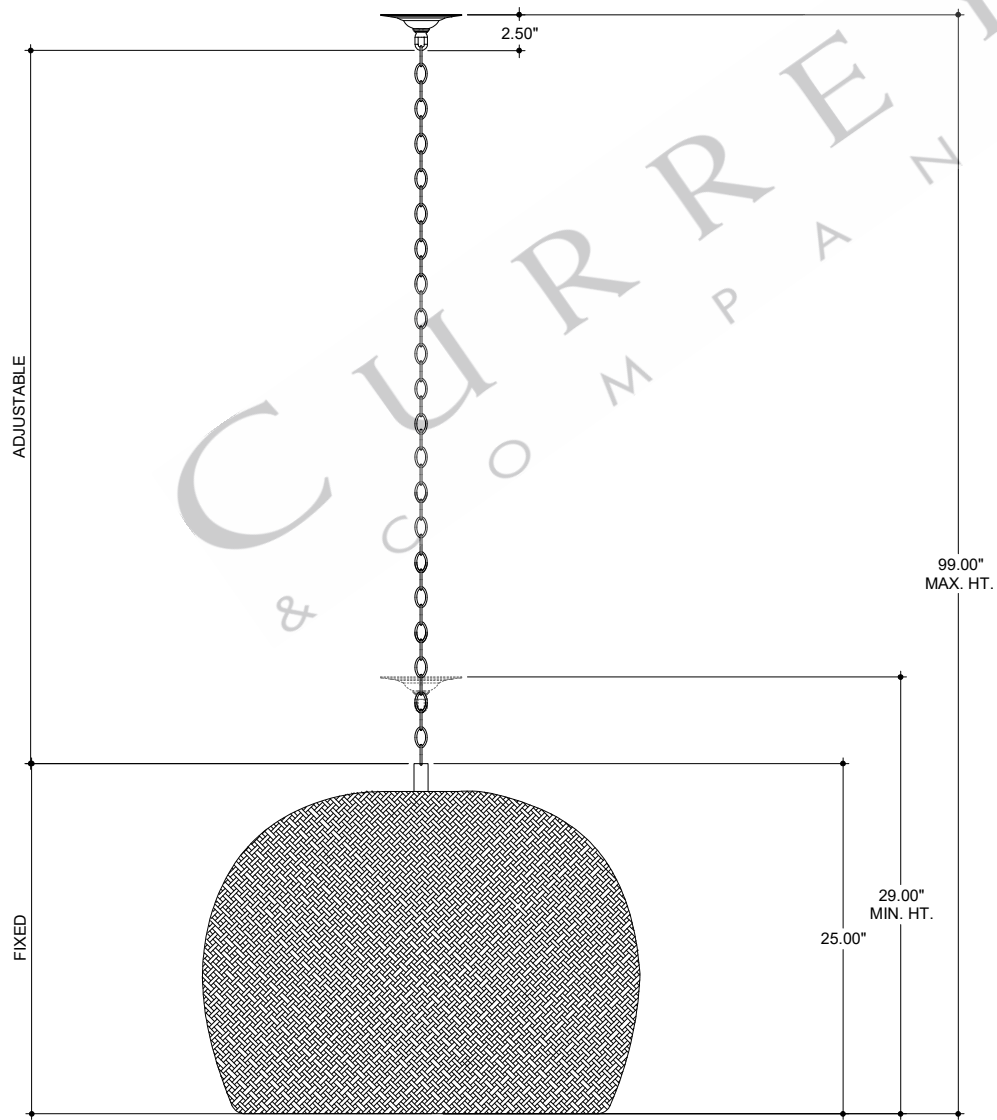

Ø31.50" DIA. BODY
 1.00" H X 4.25" W
 CROSS BAR
 Ø6" DIA. CANOPY

TOP VIEW

3.00" H x .50" DIA. NIPPLE
 1.00" H X 4.25" W CROSS BAR
 GROUND SCREW INSERTED
 MOUNTING SCREW
 COLLAR LOOP
 WITH WIREWAY
 6" CHAIN
 (SIDE CUT)

CANOPY DETAIL

ADJUSTABLE

FIXED

2.50"

99.00"
MAX. HT.

25.00"
29.00"
MIN. HT.

FRONT VIEW