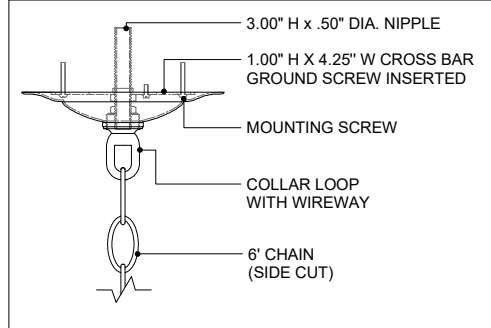

Ø31.50" DIA. BODY
 1.00" H X 4.25" W
 CROSS BAR
 Ø6" DIA. CANOPY

TOP VIEW

3.00" H x .50" DIA. NIPPLE
 1.00" H X 4.25" W CROSS BAR
 GROUND SCREW INSERTED
 MOUNTING SCREW
 COLLAR LOOP
 WITH WIREWAY
 6" CHAIN
 (SIDE CUT)

CANOPY DETAIL

ADJUSTABLE

FIXED

2.50"

99.00"
MAX. HT.

25.00"
29.00"
MIN. HT.

FRONT VIEW