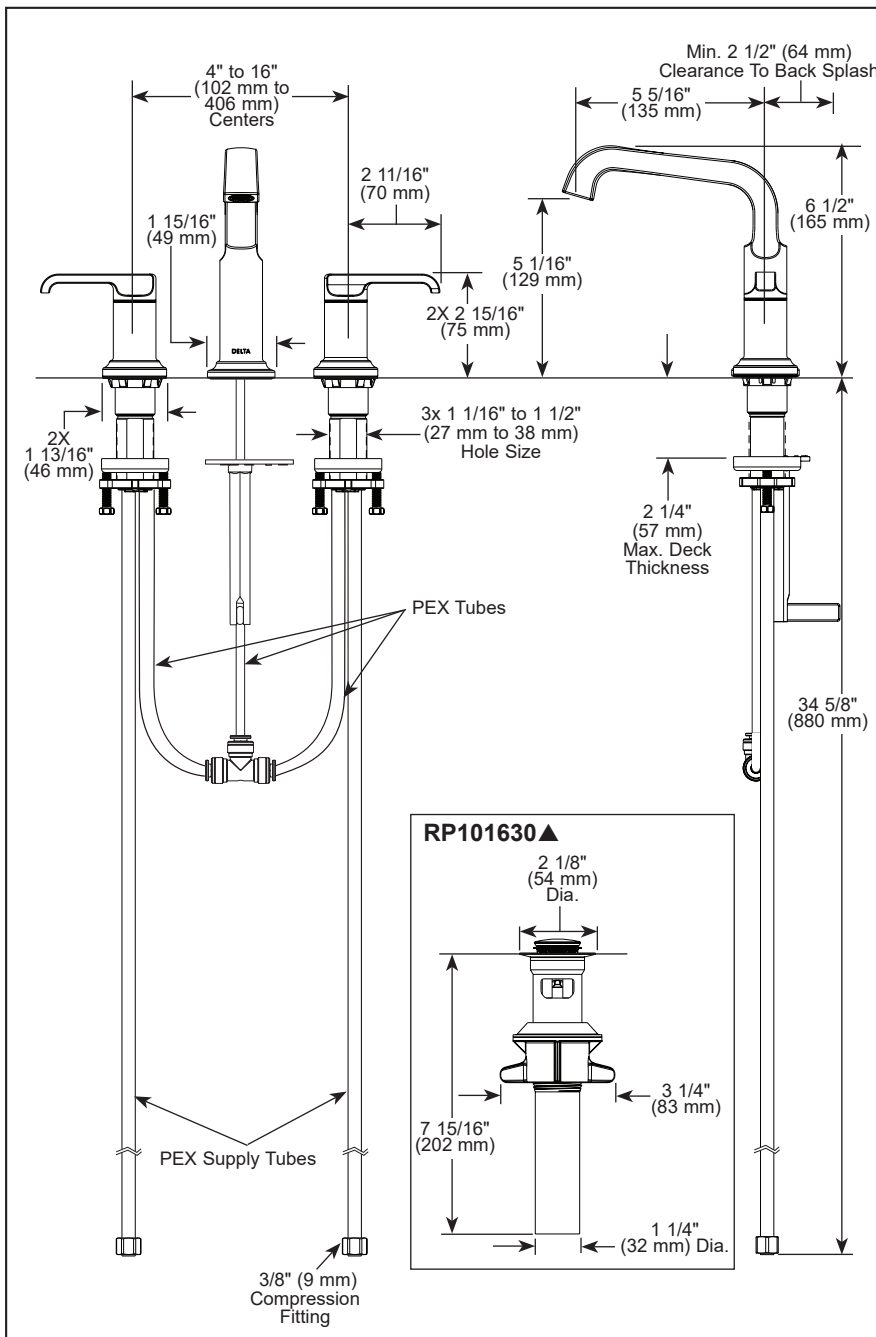

see what Delta can do™

BATHROOM FAUCETS

- Tetra® Bath Collection
- Two Handle Widespread Deck Mount

FEATURES:

- DIAMOND Seal® Technology
- Lumicoat® Finish (-PR models only)
- Lumicoat® Finishes easily wipe clean without cleaners and chemicals on the products most commonly touched areas

STANDARD SPECIFICATIONS:

- Max flow rate 1.2 gpm @ 60 psi, 4.5 L/min @ 414 kPa
- Three-hole mount
- 1/4 turn handle stops
- Hot and cold stems are interchangeable
- Diamond coated ceramic cartridge
- 3/8" O.D. straight PEX supply tubes
- Models have metal drain with push pop-up type fitting with plated flange and stopper, no lift rod

COMPLIES WITH:

- ASME A112.18.1 / CSA B125.1
- ASME A112.18.2 / CSA B125.2
- NSF/ANSI/CAN 61 & 372
- EPA WaterSense®
- ♿ ICC/ANSI A117.1

▲ Designate proper finish suffix

Delta Faucet Company reserves the right (1) to make changes in specifications and materials, and (2) to change or discontinue models, both without notice or obligation. Dimensions are for reference only. See current full-line price book or www.deltafaucet.com for finish options and product availability.

DSP-L-35589-DST Rev. E

Delta Faucet Company

55 E. 111th Street, Carmel, IN 46280
 350 South Edgeware Road, St. Thomas, ON N5P 4L1
 © 2025 Delta Faucet Company