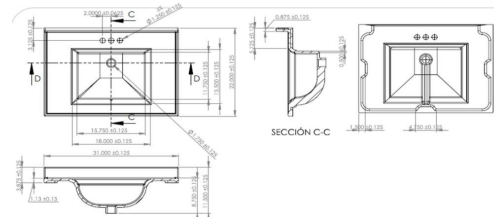

White Wyndham 2-Door Vanity with Cultured Marble 4" Centerset Camilla Vanity Top, Unassembled, 31x22

## SPECIFICATIONS

<b>MATERIAL CONSTRUCTION:</b>	Wood/Cultured Marble	<b>TOE KICK INSET WIDTH:</b>	4.5"
<b>ASSEMBLY REQUIRED:</b>	Yes	<b>BACK PANEL MATERIAL:</b>	N/A
<b>ASSEMBLED DIMENSIONS:</b>	35.5" H x 31" L x 22" D	<b>BACK BRACE MATERIAL:</b>	Particle Board
<b>ASSEMBLED WEIGHT:</b>	94 lbs.	<b>FAUCET TYPE:</b>	Lav Centerset
<b>TOOLS NEEDED FOR INSTALLATION:</b>	Screwdriver	<b>NUMBER OF MOUNTING HOLES:</b>	3
<b>CONSTRUCTION TYPE:</b>	Frameless	<b>BOWL MATERIAL:</b>	Cultured Marble
<b>HINGE STYLE:</b>	Concealed	<b>BACK SPLASH INCLUDED:</b>	Yes
<b>DOOR STYLE:</b>	2 MDF Slab Doors	<b>COLOR:</b>	Solid White
<b>DRAWER STYLE:</b>	N/A	<b>NUMBER OF BOWLS:</b>	1
<b>GLIDE STYLE:</b>	N/A	<b>BOWL DIMENSIONS:</b>	7.75" H x 18.5" W x 14" D
<b>FAKE DWR STYLE:</b>	MDF	<b>BOWL SHAPE:</b>	Rectangle
<b>DWR #1 DIMENSIONS:</b>	N/A	<b>SINK THICKNESS:</b>	N/A
<b>DWR CONSTRUCTION:</b>	N/A	<b>MOUNTING TYPE:</b>	Integrated
<b>SHELF STYLE:</b>	N/A	<b>OVERFLOW HOLE:</b>	Yes
<b>SHELF ADJUSTABILITY INCREMENTS:</b>	N/A	<b>WARRANTY:</b>	1-Year limited warranty
<b>SHELF MAX WEIGHT CAPACITY:</b>	N/A	<b>CARB COMPLIANT:</b>	CARB Phase 2
<b>SHELF DIMENSIONS:</b>	N/A	<b>LEGAL FOR SALE IN CALIFORNIA:</b>	Yes
<b>SHELF THICKNESS:</b>	N/A	<b>TSCA TITLE IV COMPLIANT:</b>	Yes
<b>SHELF MATERIAL:</b>	N/A		
<b>FRAME STYLE:</b>	N/A		
<b>FACE FRAME MATERIAL:</b>	N/A		
<b>SIDES MATERIAL:</b>	Particle Board		
<b>BOTTOM MATERIAL:</b>	Particle Board		