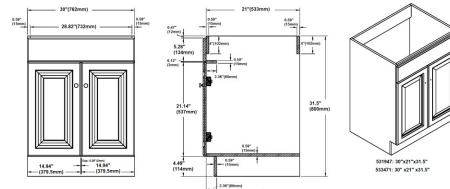

White Wyndham 2-Door Vanity with Cultured Marble 4" Centerset Camilla Vanity Top, Unassembled, 31x22

## SPECIFICATIONS

<b>MATERIAL CONSTRUCTION:</b>	Wood/Cultured Marble	<b>TOE KICK INSET WIDTH:</b>	4.5"
<b>ASSEMBLY REQUIRED:</b>	Yes	<b>BACK PANEL MATERIAL:</b>	N/A
<b>ASSEMBLED DIMENSIONS:</b>	35.5" H x 31" L x 22" D	<b>BACK BRACE MATERIAL:</b>	Particle Board
<b>ASSEMBLED WEIGHT:</b>	94 lbs.	<b>FAUCET TYPE:</b>	Lav Centerset
<b>TOOLS NEEDED FOR INSTALLATION:</b>	Screwdriver	<b>NUMBER OF MOUNTING HOLES:</b>	3
<b>CONSTRUCTION TYPE:</b>	Frameless	<b>BOWL MATERIAL:</b>	Cultured Marble
<b>HINGE STYLE:</b>	Concealed	<b>BACK SPLASH INCLUDED:</b>	Yes
<b>DOOR STYLE:</b>	2 MDF Slab Doors	<b>COLOR:</b>	Solid White
<b>DRAWER STYLE:</b>	N/A	<b>NUMBER OF BOWLS:</b>	1
<b>GLIDE STYLE:</b>	N/A	<b>BOWL DIMENSIONS:</b>	7.75" H x 18.5" W x 14" D
<b>FAKE DWR STYLE:</b>	MDF	<b>BOWL SHAPE:</b>	Rectangle
<b>DWR #1 DIMENSIONS:</b>	N/A	<b>SINK THICKNESS:</b>	N/A
<b>DWR CONSTRUCTION:</b>	N/A	<b>MOUNTING TYPE:</b>	Integrated
<b>SHELF STYLE:</b>	N/A	<b>OVERFLOW HOLE:</b>	Yes
<b>SHELF ADJUSTABILITY INCREMENTS:</b>	N/A	<b>WARRANTY:</b>	1-Year limited warranty
<b>SHELF MAX WEIGHT CAPACITY:</b>	N/A	<b>CARB COMPLIANT:</b>	CARB Phase 2
<b>SHELF DIMENSIONS:</b>	N/A	<b>LEGAL FOR SALE IN CALIFORNIA:</b>	Yes
<b>SHELF THICKNESS:</b>	N/A	<b>TSCA TITLE IV COMPLIANT:</b>	Yes
<b>SHELF MATERIAL:</b>	N/A		
<b>FRAME STYLE:</b>	N/A		
<b>FACE FRAME MATERIAL:</b>	N/A		
<b>SIDES MATERIAL:</b>	Particle Board		
<b>BOTTOM MATERIAL:</b>	Particle Board		