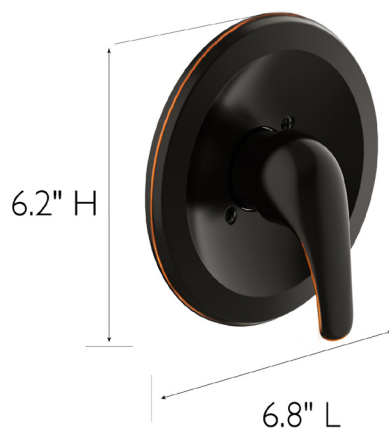

Middleton II Single Handle Valve Trim with Valve Oil Rubbed Bronze

SPECIFICATIONS

MATERIAL:	Zinc/Brass
DIMENSIONS:	6.2" H x 6.8" L
WEIGHT:	1 lbs.
PVD FINISH:	No
ESCUTCHEON INCLUDED:	Yes
VALVE INCLUDED:	Yes
PRESSURE BALANCED VALVE:	Yes
TUB SPOUT DIVERTER INCLUDED:	No