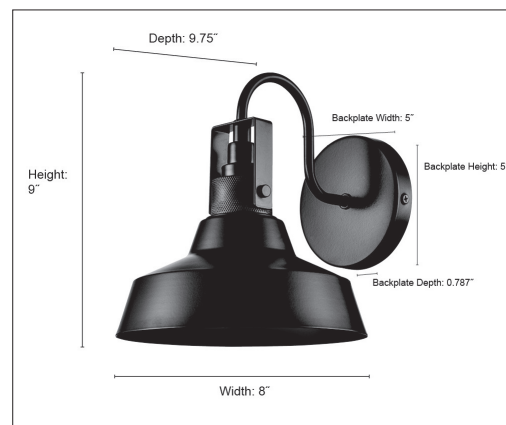

71001

AXELL ONE LIGHT OUTDOOR WALL SCONCE

**FINISH**

PBK - Powder Coated Black

**DIMENSIONS**

Width 8"  
Height 9"  
Ext. 9.75"  
Backplate Width 5"  
Backplate Height 5"  
Backplate Depth 0.787"  
Weight 1.69 lbs.

**MATERIAL**

Steel

**GLASS**

Glass No

**LAMPING**

# Bulbs 1-Medium  
Bulb Base Medium (E26)  
Watts per Bulb 60W  
Voltage 120V  
Total Wattage 60W  
Bulbs Included No

**CERTIFICATION**

ETL Listed Wet Location

**ITEM NUMBER**

SKU's 71001 PBK

71001 PBK

Millennium Lighting  
105 Declaration Drive  
McDonough, GA 30253  
[www.millenniumlighting.com](http://www.millenniumlighting.com)