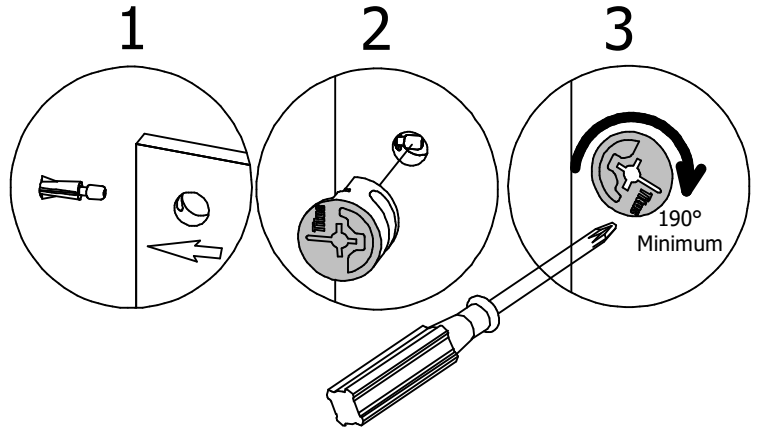

A210338B

Scan QR Code to Watch Video on:

How to Tighten KD Cams

H181468US

KD Cam3000

[4]

Have an assembly question or need a replacement part? Just call **1-800-950-4782**, we are here to help.

STEP 9