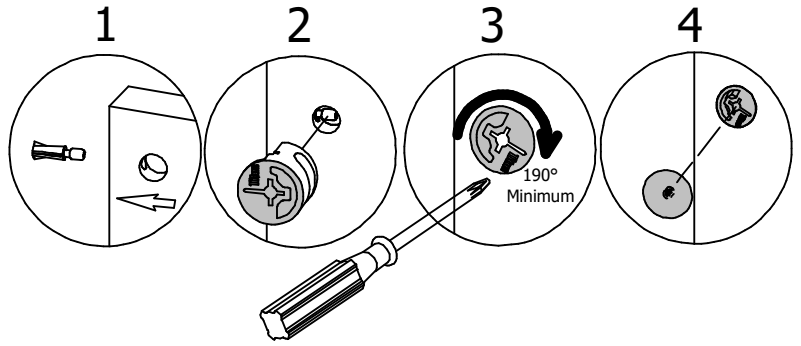

H181468US

KD Cam3000

[2]

Cover Cap

[2]