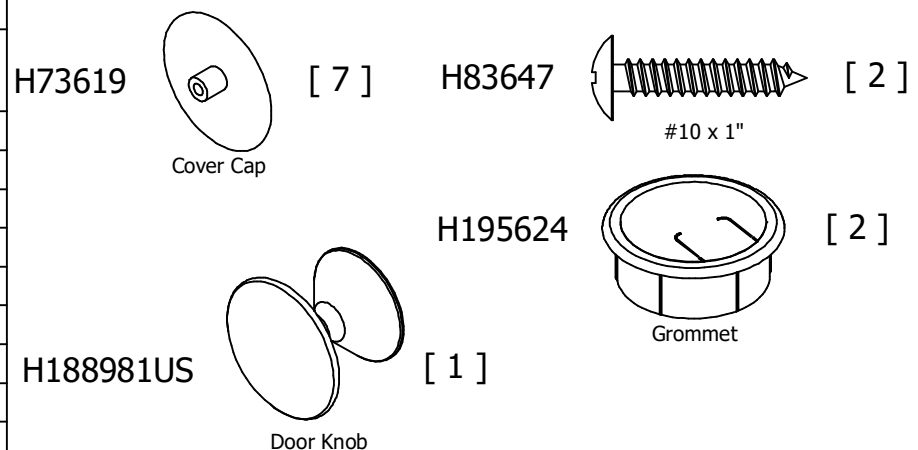

WC31946			
LABEL	PART NUMBER	QTY	DESCRIPTION
A	W210371	1	Top Shelf
B	W210372	1	Modesty Panel
C	W210373	1	Left Side Panel
D	W210374	1	Right Side Panel
K	W210376	1	Bottom Shelf
L	W210375	1	Fixed Shelf
O	W193717	1	Kick Rail
P	S210377	1	Door Assembly
Y	W214303	1	Back Panel
AA	W213045	1	Adjustable Shelf