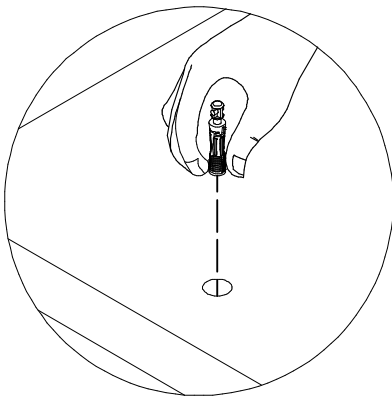

H171556

[1]

Quickfit TL4

Safety glasses
Gafas de seguridad
Lunettes de protection

Have an assembly question or need a replacement part? Just call
1-800-950-4782, we are here to help.

Scan QR Code to Watch Video on: