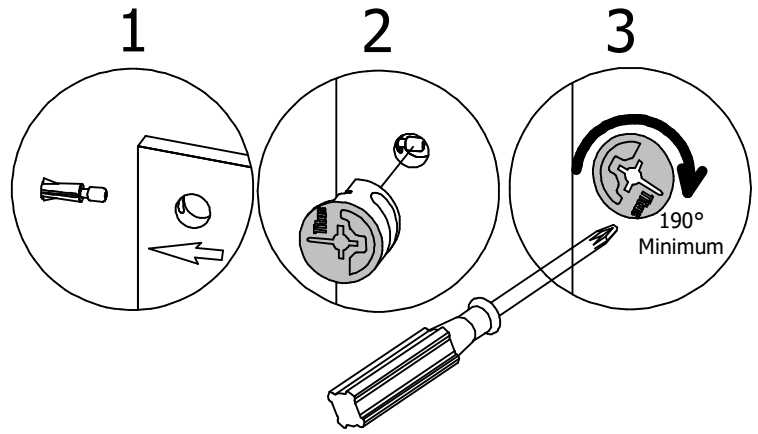

Have an assembly question or need a replacement part? Just call **1-800-950-4782**, we are here to help.