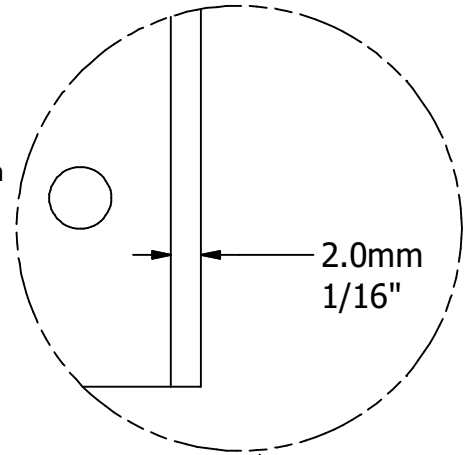

Assemble Panels

A210338B

H34174

[17]

Safety glasses
Gafas de seguridad
Lunettes de protection

Have an assembly question or need a replacement part? Just call
1-800-950-4782, we are here to help.

H38169  [1]
Wood Dowel 8 x 30