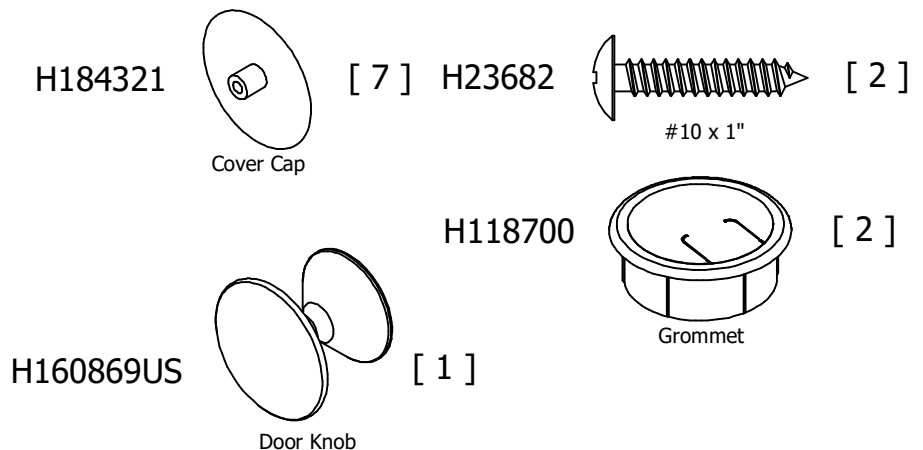

WC31446			
LABEL	PART NUMBER	QTY	DESCRIPTION
A	W210348	1	Top Shelf
B	W210349	1	Modesty Panel
C	W210350	1	Left Side Panel
D	W210351	1	Right Side Panel
K	W210353	1	Bottom Shelf
L	W210352	1	Fixed Shelf
O	W213067	1	Kick Rail
P	S210354	1	Door Assembly
Y	W214299	1	Back Panel
AA	W213042	1	Adjustable Shelf