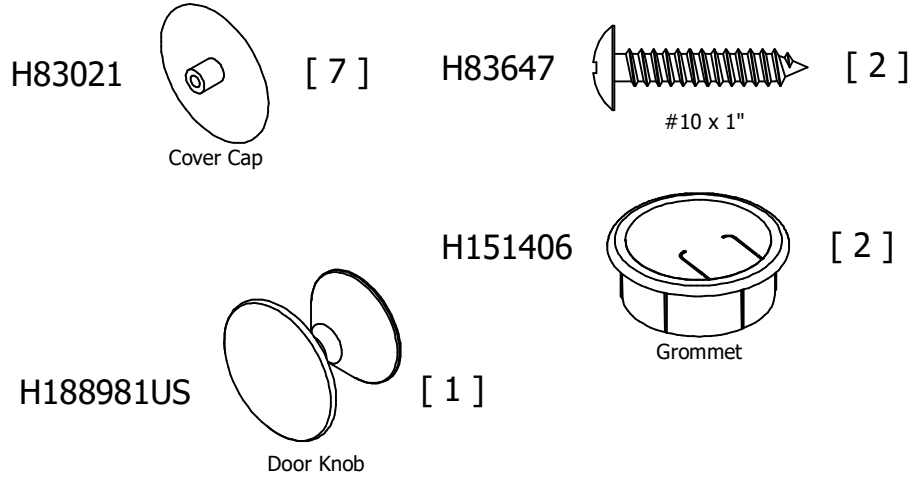

PARTS LIST

A210338B

WC31246			
LABEL	PART NUMBER	QTY	DESCRIPTION
A	W210339	1	Top Shelf
B	W210340	1	Modesty Panel
C	W210341	1	Left Side Panel
D	W210342	1	Right Side Panel
K	W210344	1	Bottom Shelf
L	W210343	1	Fixed Shelf
O	W196902	1	Kick Rail
P	S210345	1	Door Assembly
Y	W214297	1	Back Panel
AA	W213041	1	Adjustable Shelf