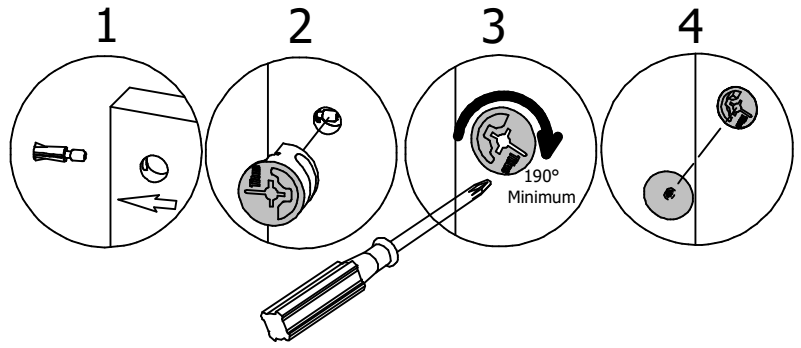

Scan QR Code to Watch Video on:

H181468US

KD Cam3000

[5]

Cover Cap

[5]

How to Tighten KD Cams

Team Lift