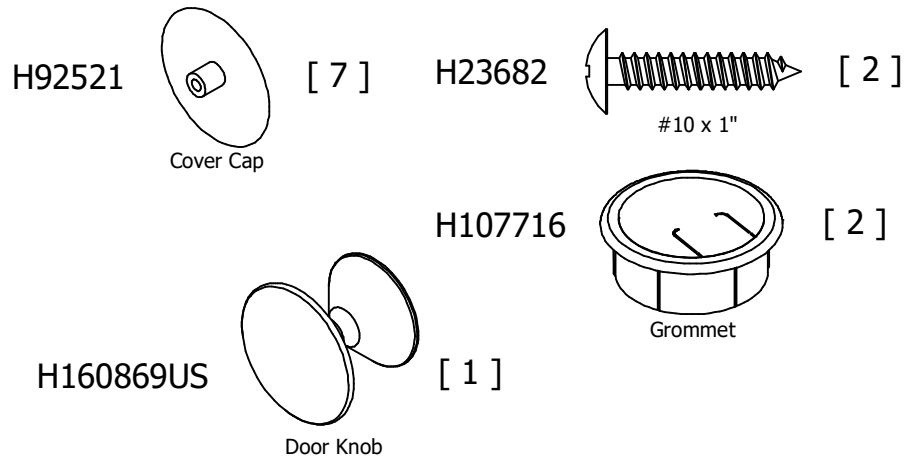

PARTS LIST

A210338B

WC31246			
LABEL	PART NUMBER	QTY	DESCRIPTION
A	W210339	1	Top Shelf
B	W210340	1	Modesty Panel
C	W210341	1	Left Side Panel
D	W210342	1	Right Side Panel
K	W210344	1	Bottom Shelf
L	W210343	1	Fixed Shelf
O	W196902	1	Kick Rail
P	S210345	1	Door Assembly
Y	W214297	1	Back Panel
AA	W213041	1	Adjustable Shelf

WC31346			
LABEL	PART NUMBER	QTY	DESCRIPTION
A	W210380	1	Top Shelf
B	W210381	1	Modesty Panel
C	W210382	1	Left Side Panel
D	W210383	1	Right Side Panel
K	W210384	1	Bottom Shelf
L	W210385	1	Fixed Shelf
O	W210386	1	Kick Rail
P	S213947	1	Door Assembly
Y	W214298	1	Back Panel
AA	W213951	1	Adjustable Shelf

WC31446			
LABEL	PART NUMBER	QTY	DESCRIPTION
A	W210348	1	Top Shelf
B	W210349	1	Modesty Panel
C	W210350	1	Left Side Panel
D	W210351	1	Right Side Panel
K	W210353	1	Bottom Shelf
L	W210352	1	Fixed Shelf
O	W213067	1	Kick Rail
P	S210354	1	Door Assembly
Y	W214299	1	Back Panel
AA	W213042	1	Adjustable Shelf

Have an assembly question or need a replacement part? Just call
1-800-950-4782, we are here to help.

PARTS LIST

A210338B

WC31746			
LABEL	PART NUMBER	QTY	DESCRIPTION
A	W210355	1	Top Shelf
B	W210356	1	Modesty Panel
C	W210357	1	Left Side Panel
D	W210358	1	Right Side Panel
K	W210360	1	Bottom Shelf
L	W210359	1	Fixed Shelf
O	W193715	1	Kick Rail
P	S210361	1	Door Assembly
Y	W214301	1	Back Panel
AA	W213043	1	Adjustable Shelf