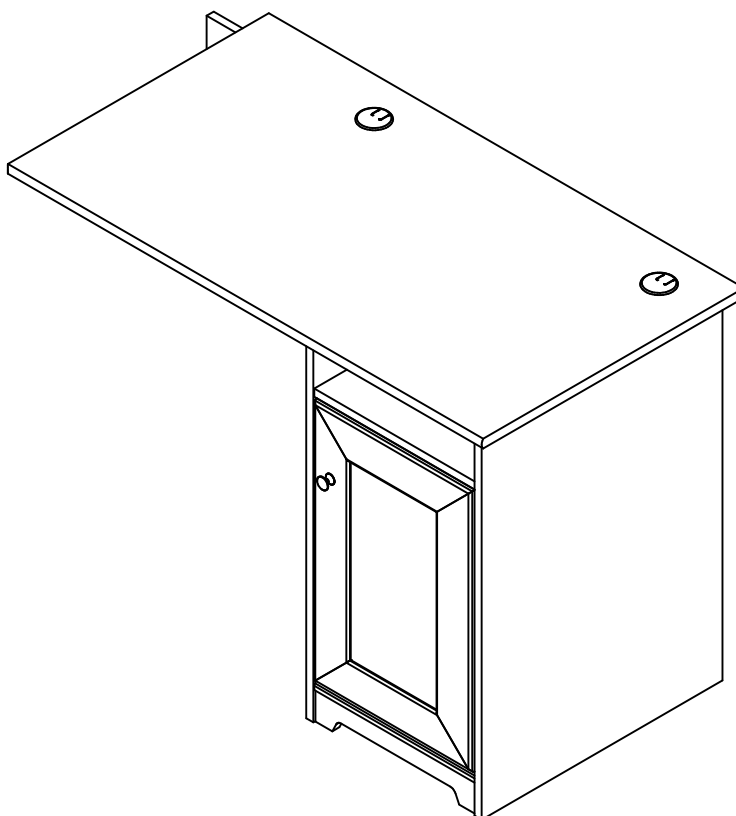

Representatives are available Monday-Friday from 8:30 a.m. to 7:30 p.m. (ET)

42W Single Pedestal Return

Lot Code #

Instruction Sheet Number A210338B

Keep manual for future reference.

For best results, keep these tips in mind: