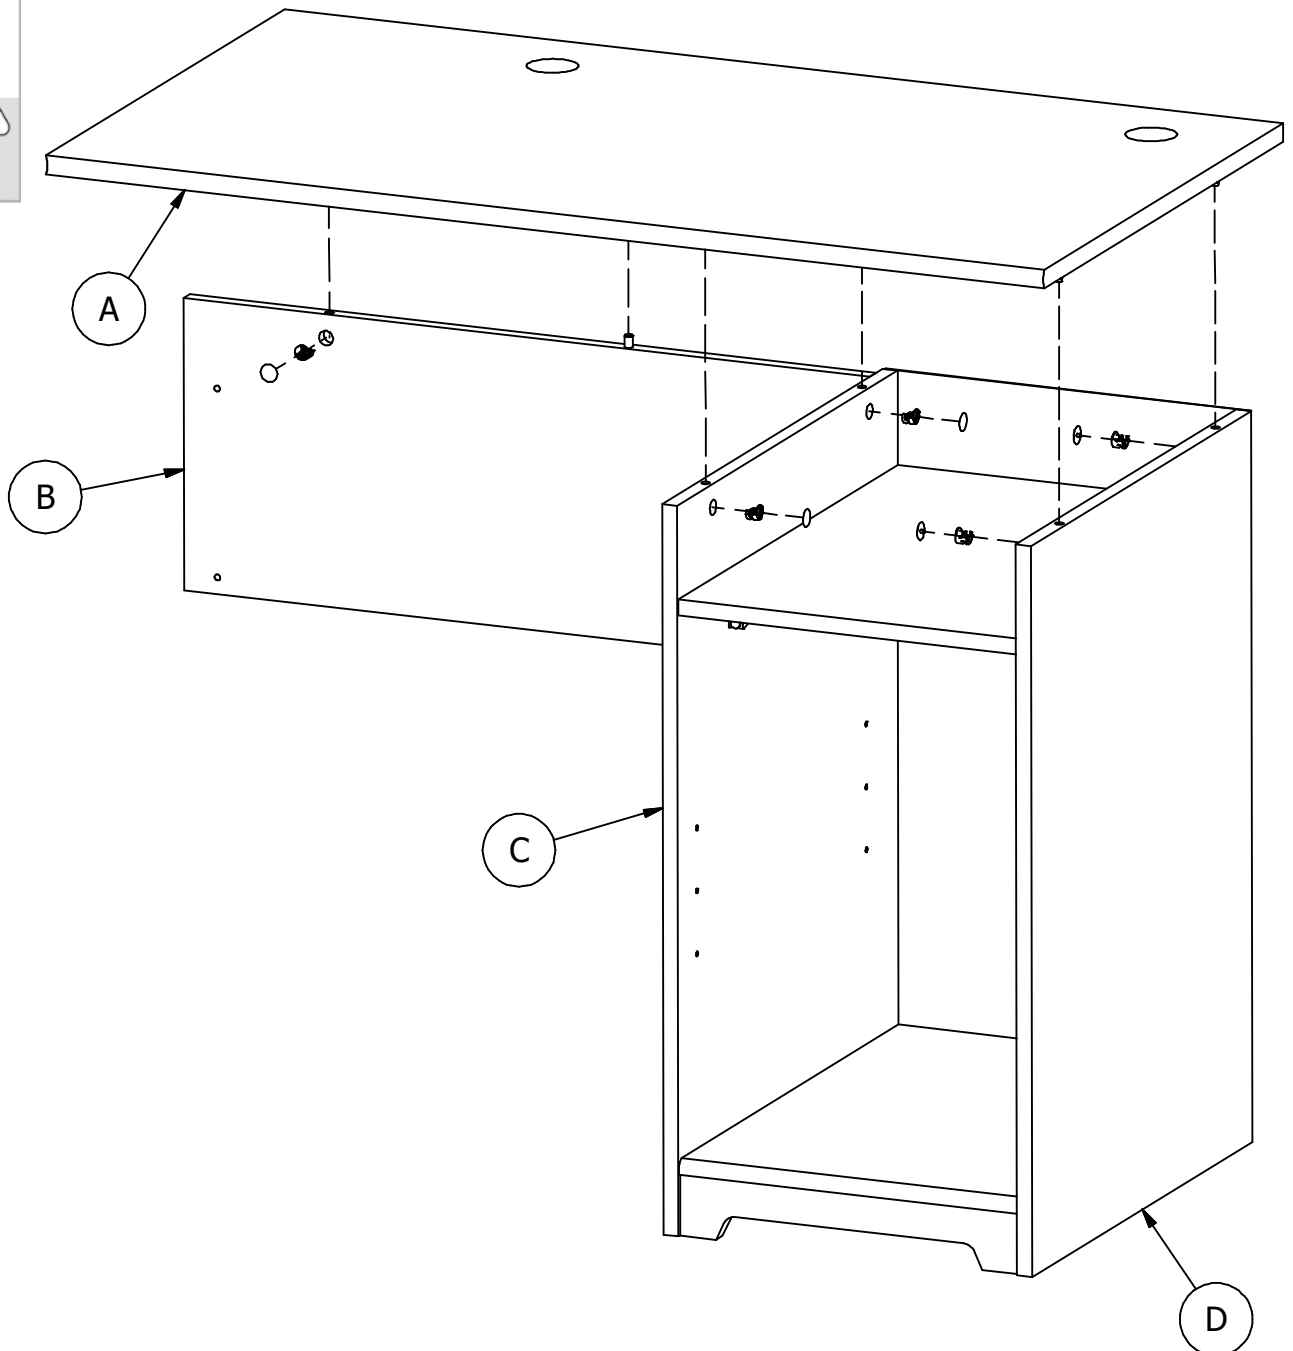

Scan QR Code to Watch Video on:

H181468US

KD Cam3000

[5]

Cover Cap

[5]

How to Tighten KD Cams

Team Lift