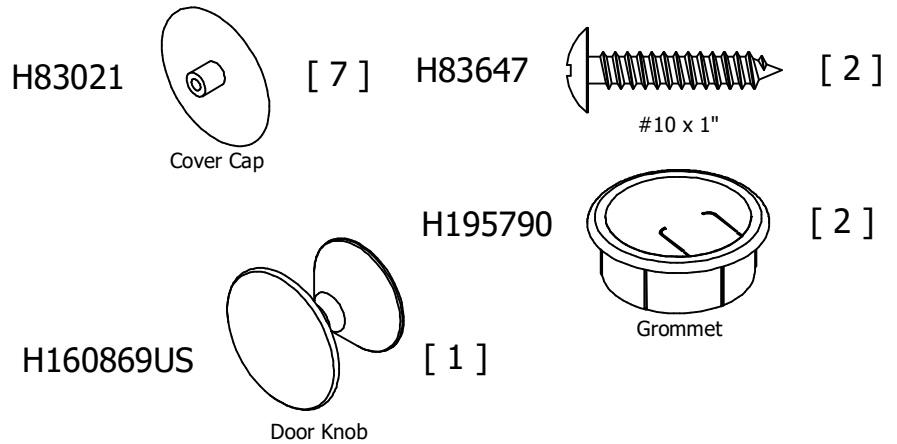

WC31346			
LABEL	PART NUMBER	QTY	DESCRIPTION
A	W210380	1	Top Shelf
B	W210381	1	Modesty Panel
C	W210382	1	Left Side Panel
D	W210383	1	Right Side Panel
K	W210384	1	Bottom Shelf
L	W210385	1	Fixed Shelf
O	W210386	1	Kick Rail
P	S213947	1	Door Assembly
Y	W214298	1	Back Panel
AA	W213951	1	Adjustable Shelf