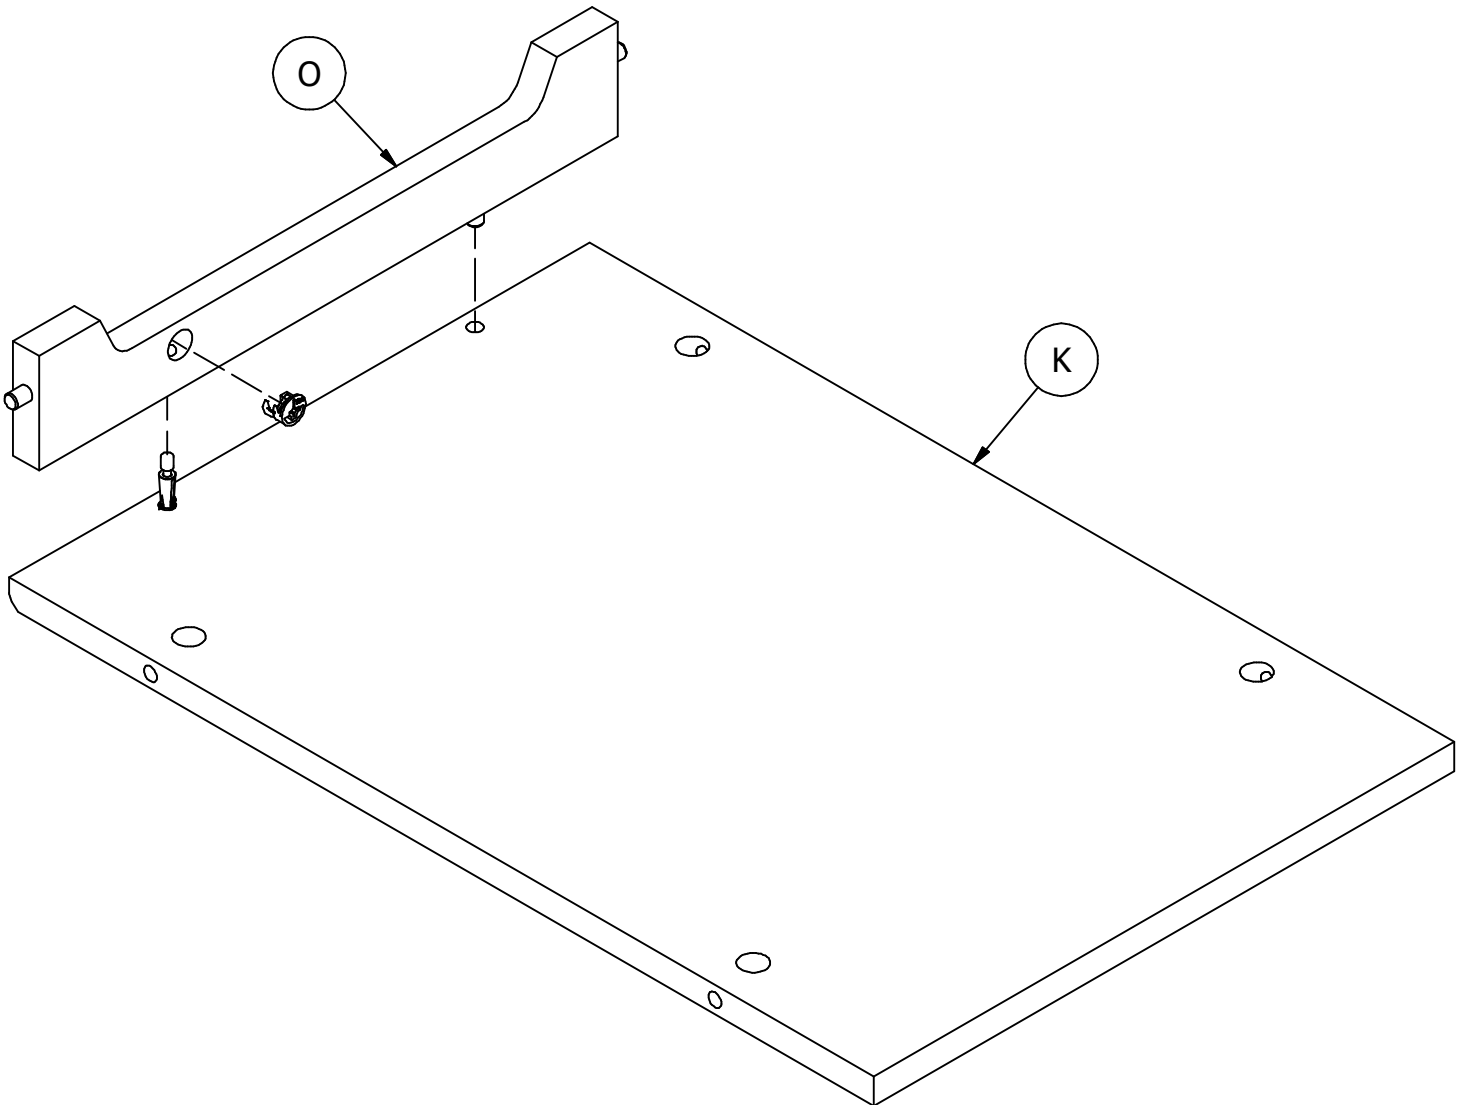

Have an assembly question or need a replacement part? Just call **1-800-950-4782**, we are here to help.