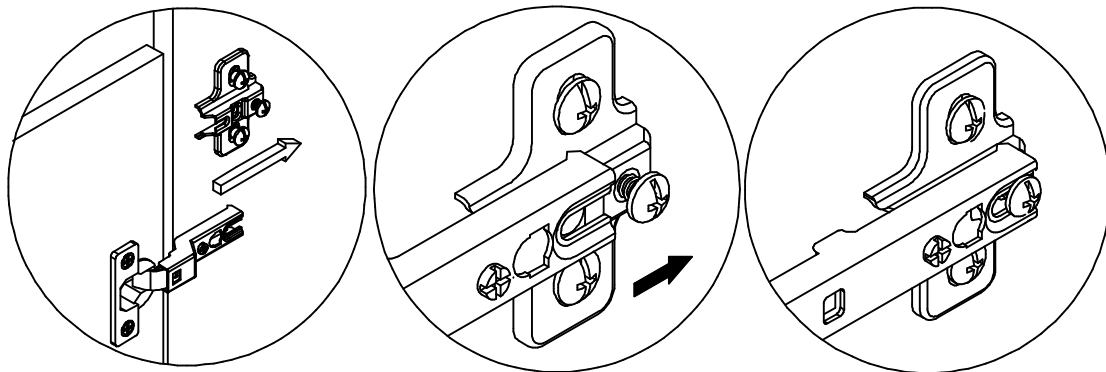

Scan QR Code to
Watch Video on:

How to Adjust
Door Hinges

Have an assembly question or need a replacement part? Just call
1-800-950-4782, we are here to help.

STEP 18

Install Shelf

A210338B

H126396

Shelf Pin Sleeve