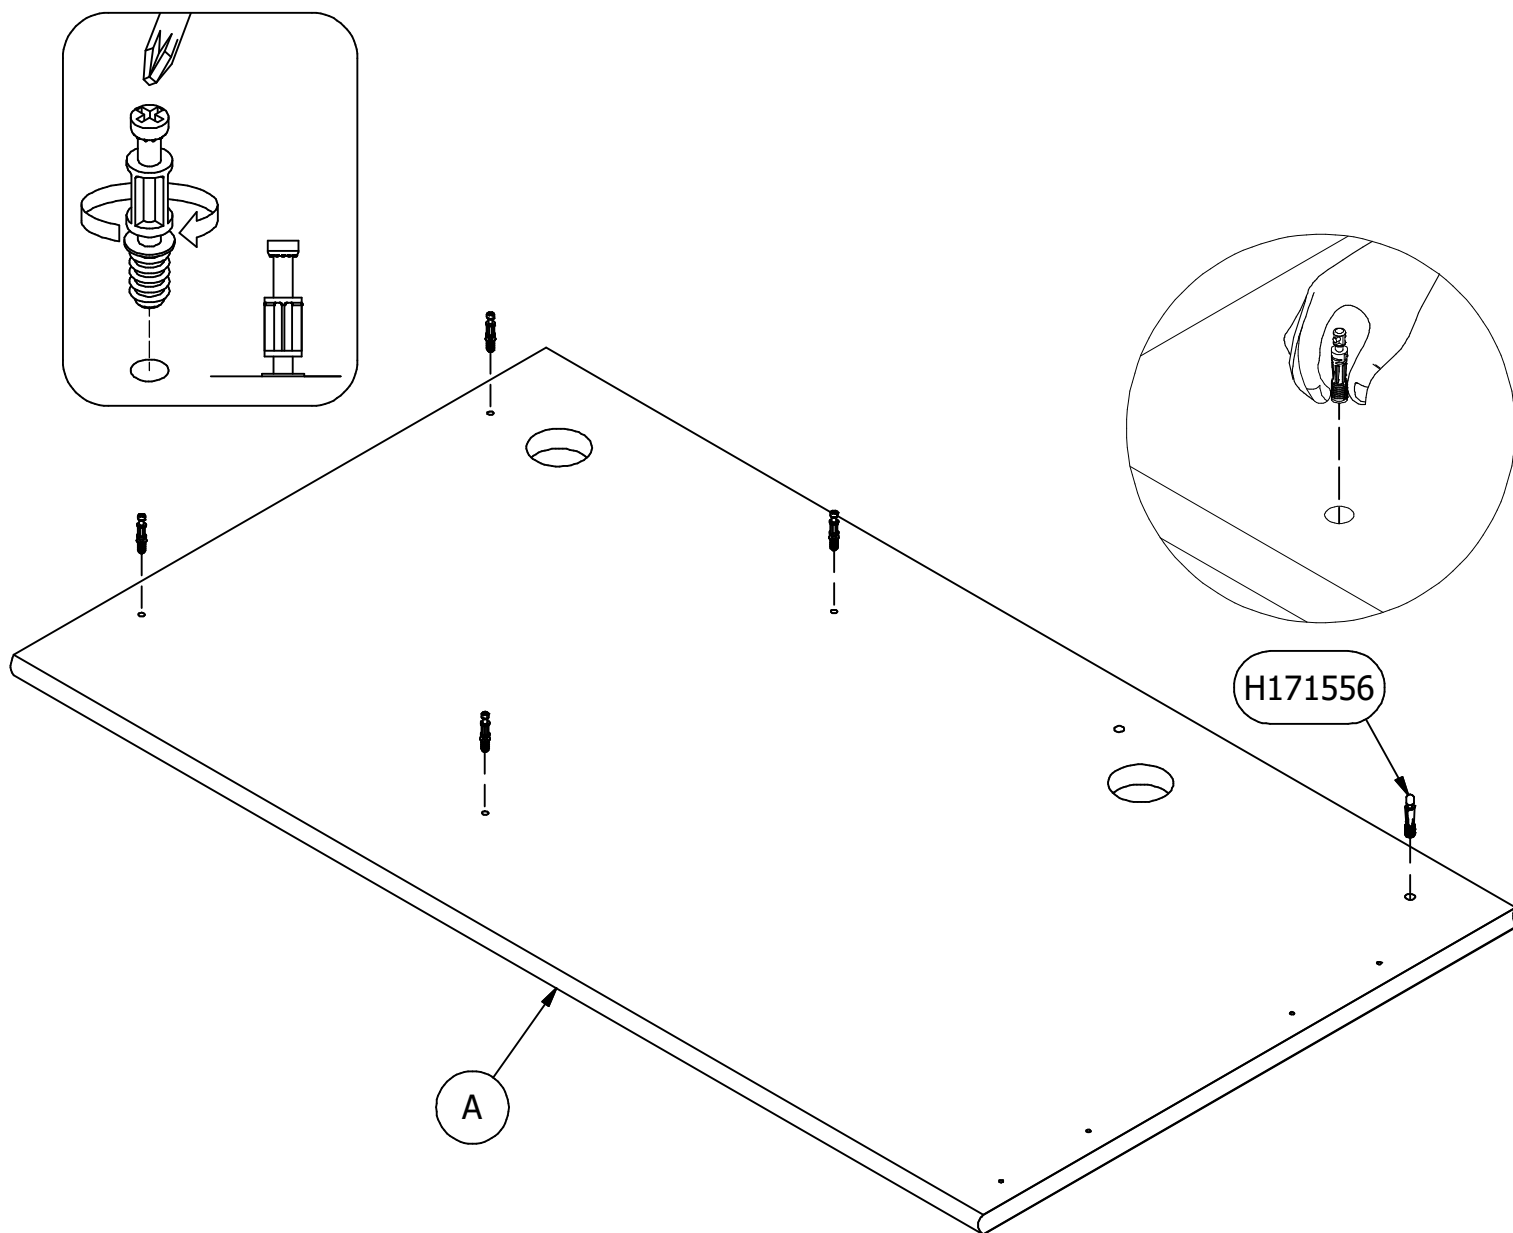

STEP 12

Prepare Panel

A210338B

H72988 [4]
KD Bolt

H171556 [1]
Quickfit TL4

Have an assembly question or need a replacement part? Just call
1-800-950-4782, we are here to help.