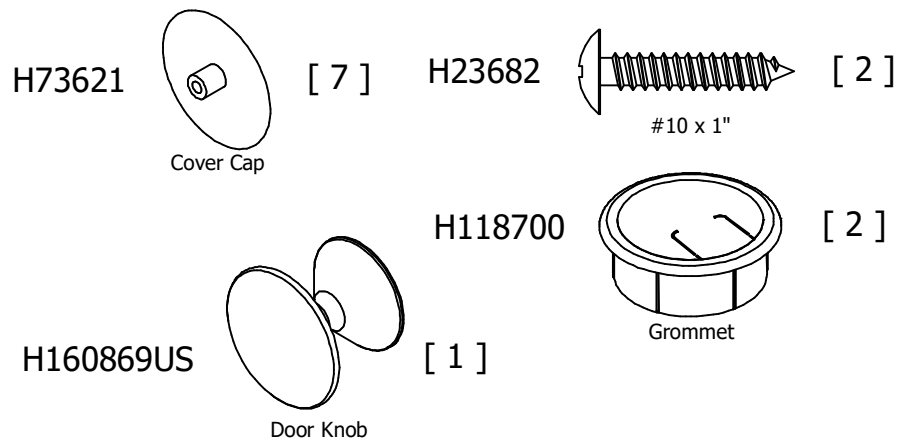

WC31446			
LABEL	PART NUMBER	QTY	DESCRIPTION
A	W210348	1	Top Shelf
B	W210349	1	Modesty Panel
C	W210350	1	Left Side Panel
D	W210351	1	Right Side Panel
K	W210353	1	Bottom Shelf
L	W210352	1	Fixed Shelf
O	W213067	1	Kick Rail
P	S210354	1	Door Assembly
Y	W214299	1	Back Panel
AA	W213042	1	Adjustable Shelf

Have an assembly question or need a replacement part? Just call
1-800-950-4782, we are here to help.

PARTS LIST

A210338B

WC31746			
LABEL	PART NUMBER	QTY	DESCRIPTION
A	W210355	1	Top Shelf
B	W210356	1	Modesty Panel
C	W210357	1	Left Side Panel
D	W210358	1	Right Side Panel
K	W210360	1	Bottom Shelf
L	W210359	1	Fixed Shelf
O	W193715	1	Kick Rail
P	S210361	1	Door Assembly
Y	W214301	1	Back Panel
AA	W213043	1	Adjustable Shelf

WC31846			
LABEL	PART NUMBER	QTY	DESCRIPTION
A	W210364	1	Top Shelf
B	W210365	1	Modesty Panel
C	W210366	1	Left Side Panel
D	W210367	1	Right Side Panel
K	W210369	1	Bottom Shelf
L	W210368	1	Fixed Shelf
O	W210184	1	Kick Rail
P	S210370	1	Door Assembly
Y	W214302	1	Back Panel
AA	W213044	1	Adjustable Shelf