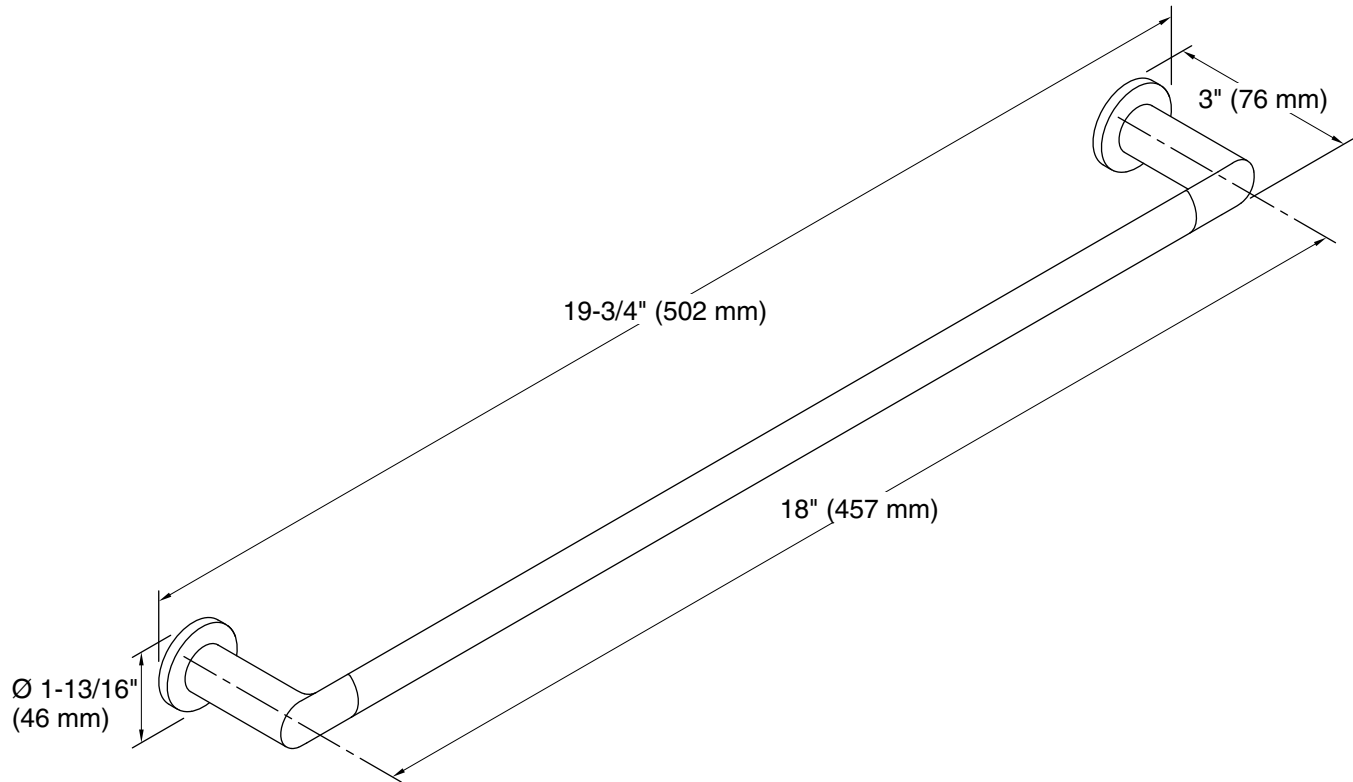

Color tiles intended for reference only.

Color	Code	Description
	CP	Polished Chrome
	BN	Vibrant® Brushed Nickel
	BL	Matte Black

Technical Information

All product dimensions are nominal.

Material: Zinc, Stainless Steel