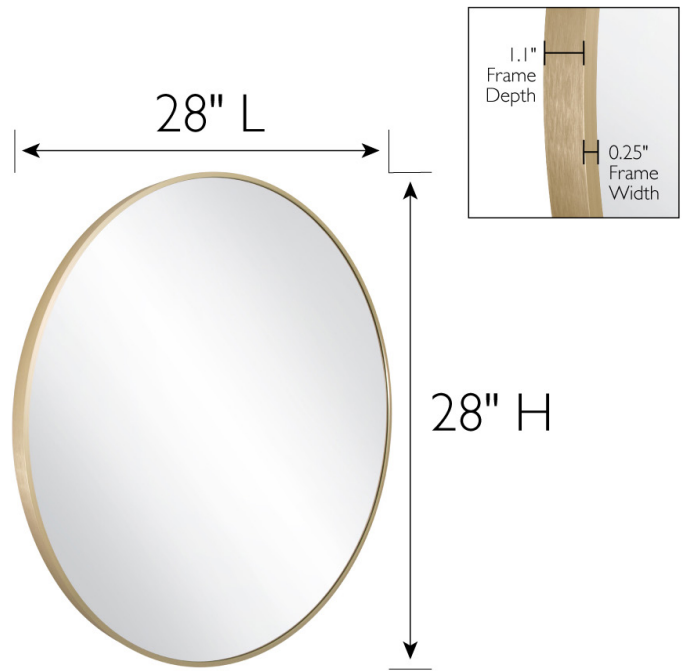

Metal Framed Wall Mirror 28"

Gold

SPECIFICATIONS

MATERIAL CONSTRUCTION:	Glass	FACE FRAME MATERIAL:	Aluminum
ASSEMBLY REQUIRED:	No	SIDES MATERIAL:	Aluminum
TOOLS NEEDED FOR INSTALLATION:	Screws, Screwdriver	BOTTOM MATERIAL:	Aluminum
ASSEMBLED DIMENSIONS:	28" H x 28" L x 1.1" D	BACK PANEL MATERIAL:	MDF
WEIGHT:	10.87 lbs.	BACK BRACE MATERIAL:	N/A
NUMBER OF DOORS:	0	GLASS STYLE:	Flat Panel
DOOR MATERIAL:	N/A	LIGHTED:	No
NUMBER OF SHELVES:	N/A	POWER SOURCE:	N/A
ADJUSTABLE SHELVES:	N/A	MOUNTING HARDWARE INCLUDED:	No
SHELF MAX WEIGHT CAPACITY:	N/A	MOUNTING TYPE:	Wall Mount
SHELF WIDTH:	N/A	QTY OF LAMPS:	N/A
SHELF THICKNESS:	N/A		
SHELF MATERIAL:	N/A		