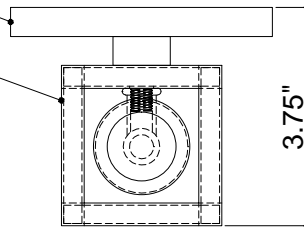

4.5"DIA*0.5"D*5.5"H BACKPLATE

4.5"W*3.75"D*21"H BODY

TOP VIEW

SIDE VIEW

FRONT VIEW