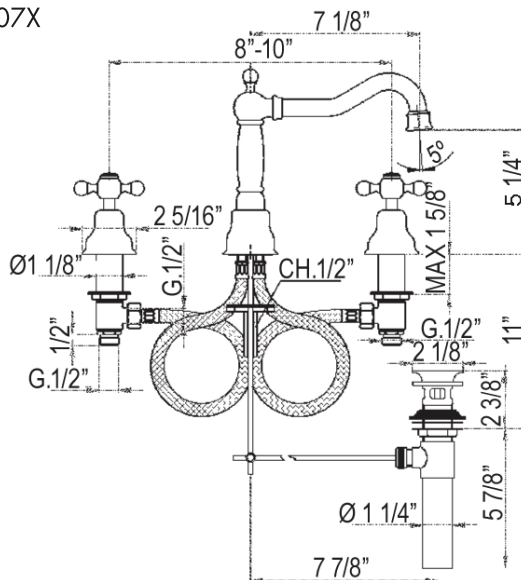

SPECIFICATIONS

DESCRIPTION

- Lift rod drain assembly included with faucet
- 1/2" NPT male inlet

FLOW

- 1.2 GPM/4.5 LPM at 60 PSI (WaterSense and CEC compliant)

STANDARDS

- ASME A112.18.1/CSA B125.1
- NSF 61/9 & 372 Q ≤ 1
- CEC

Arcana™

Widespread Lavatory Faucet With Column Spout

- MODEL:** AC107L Ornate Lever
 AC107OP Porcelain Lever
 AC107 Metal Lever
 AC107XM Cross Handle

AC107X

AC107L

AC107OP

AC107LM

For warranty or additional information, contact: