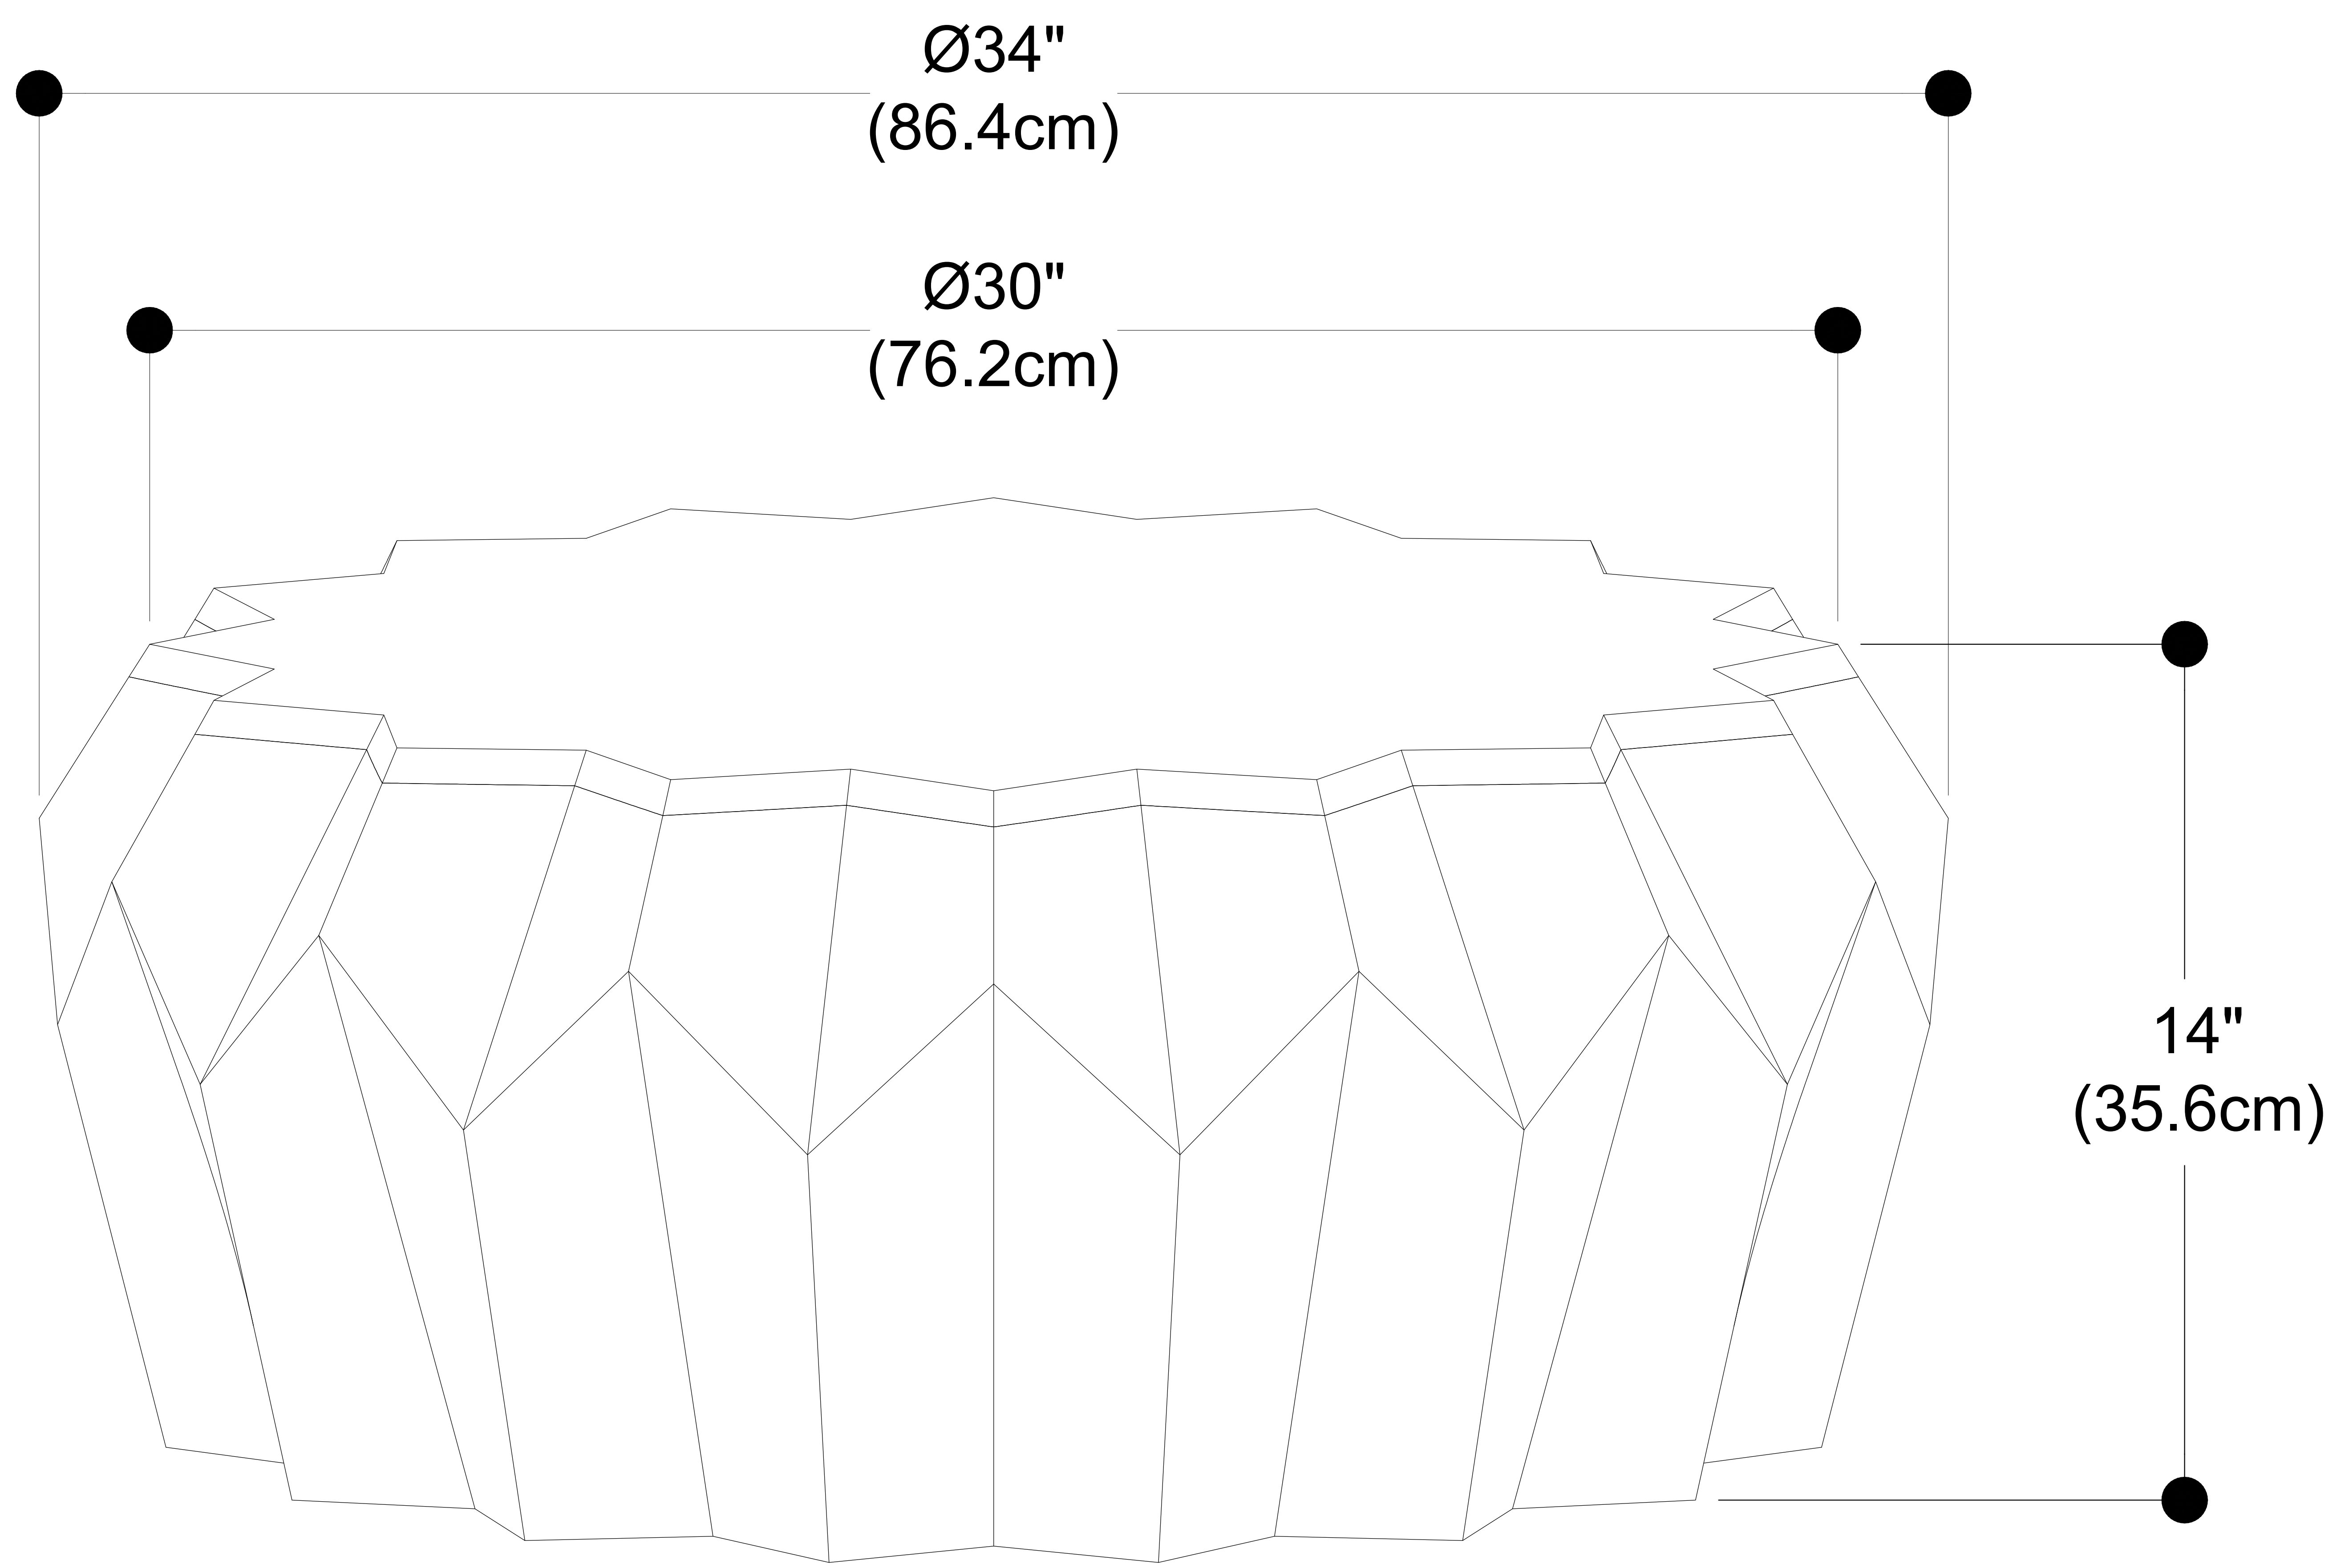

Turnbull Coffee Table

Net Weight: 39.77 lbs / 18.04 Kgs