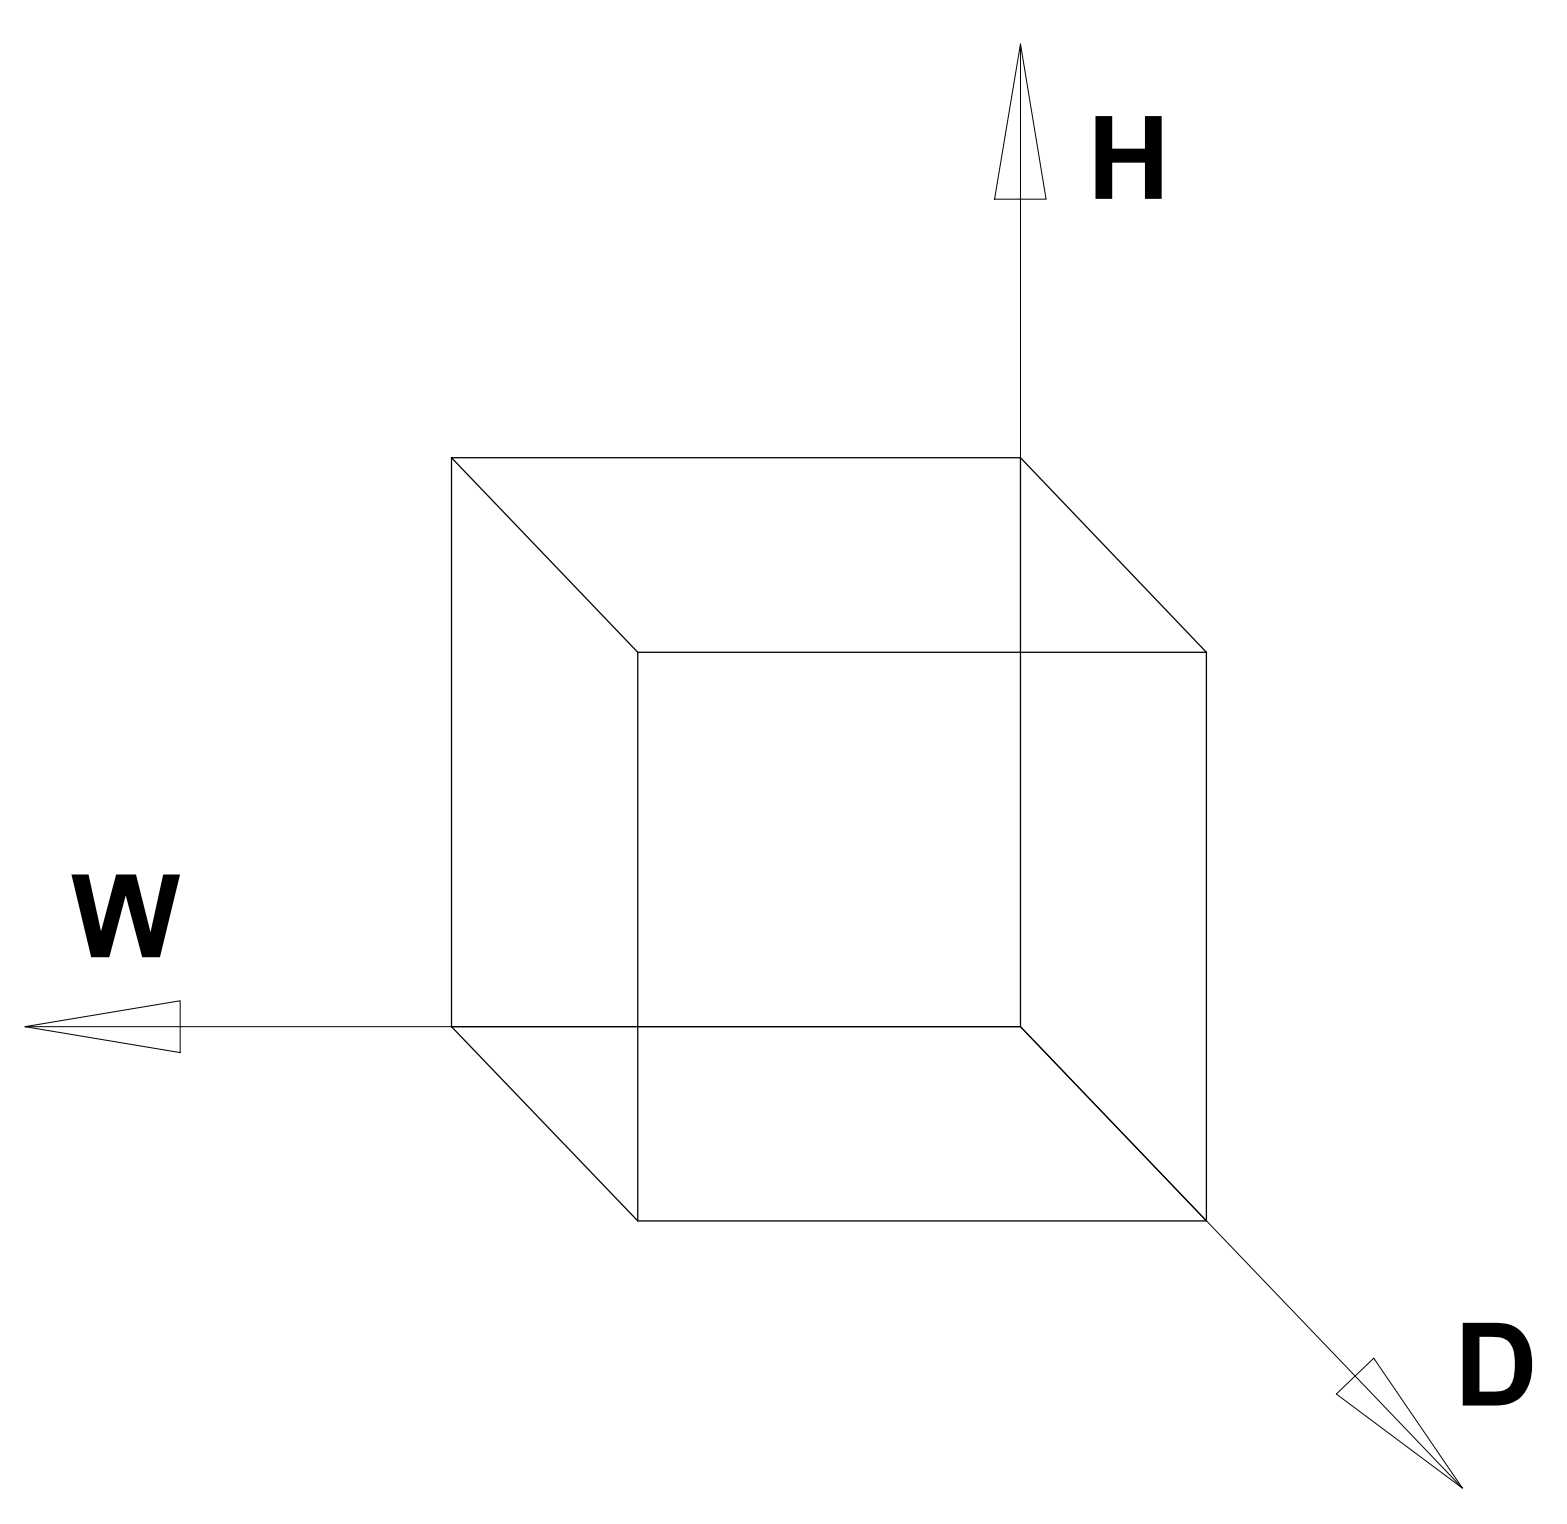

Turnbull Coffee Table

Net Weight: 39.77 lbs / 18.04 Kgs