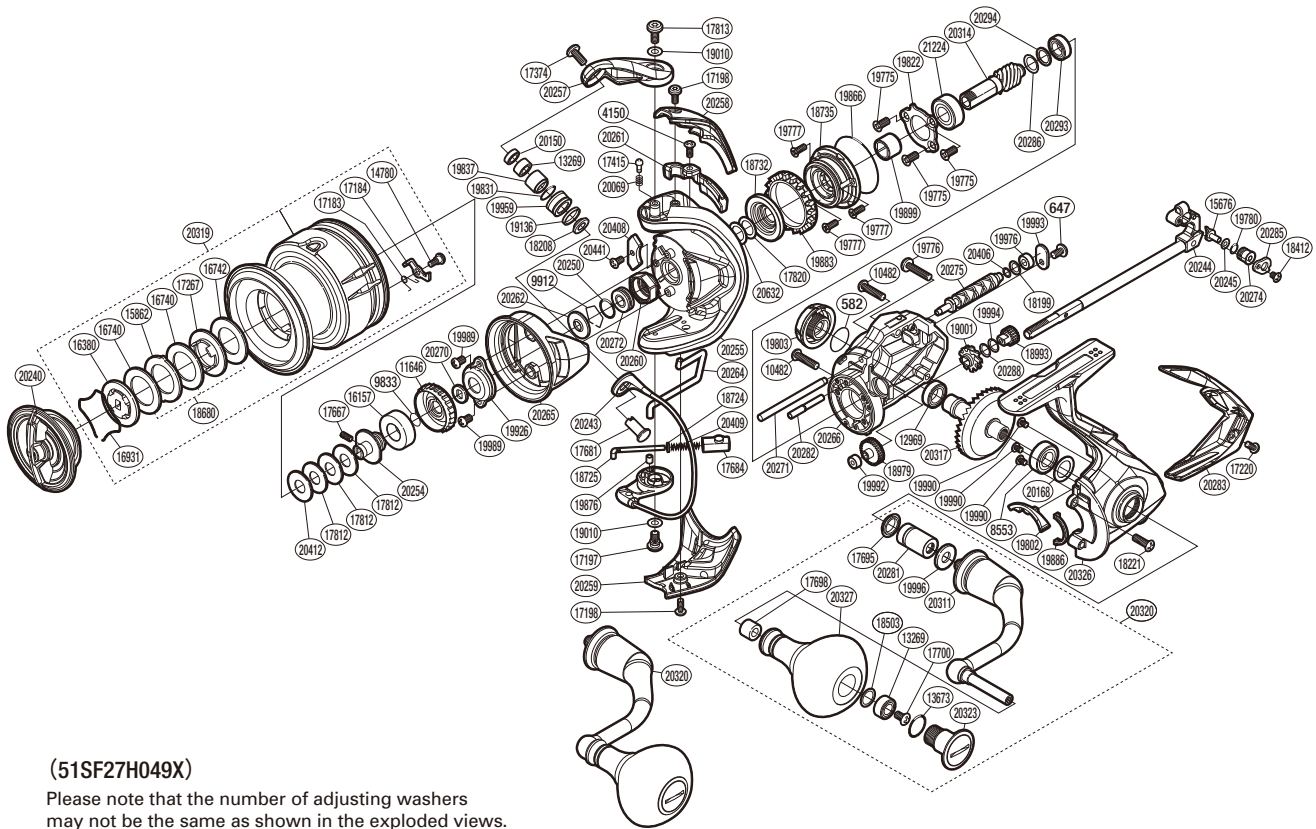

# SHIMANO

STRADIC S A-RB

STRADICC5000XGL

(51SF27H049X)

Please note that the number of adjusting washers may not be the same as shown in the exploded views. (Adjustment will vary with each individual product.)