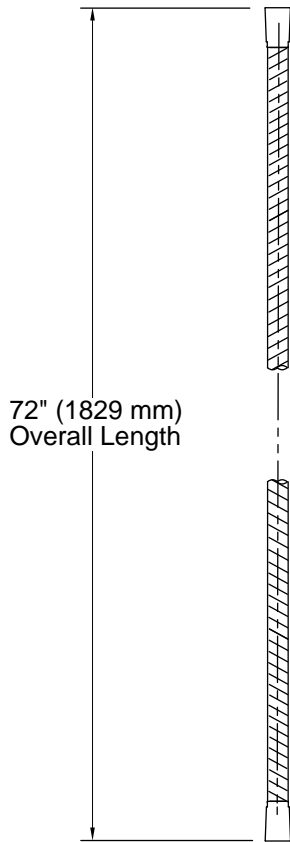

Technical Information

All product dimensions are nominal.

Handshower:

Rated maximum flow: 0 gal/min (0 l/min)

Notes

Install this product according to the installation guide.

ADA, OBC, CSA B651 compliant when installed to the specific requirements of these regulations.