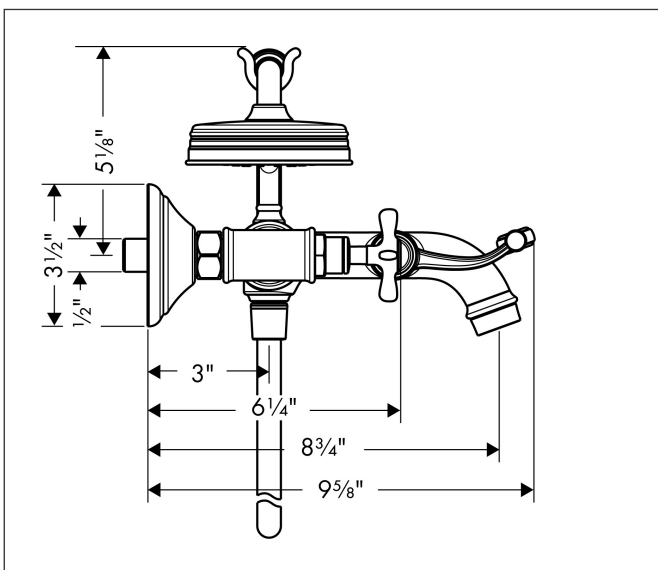

Brand	AXOR
Art. Name	AXOR Montreux 2-Handle Wall-Mounted Tub Filler with Cross Handles and 1.8 GPM Handshower
Art. Nr.	16561341
Surface	brushed black chrome
Pos.	1

Product Picture

Features

- Flow: 5.28 GPM (20 L/Min)
- Flow rate of hand shower at 3 bar: 1.8 GPM (6.8 L/Min)
- 90° ceramic valves
- Integrated double backflow prevention

Drawing

Technology