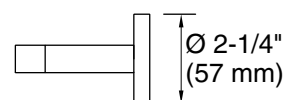

Codes/Standards

None Applicable

KALLISTA® Five-Year Limited Warranty

See website for detailed warranty information.

Available Colors/Finishes

Color tiles intended for reference only.

Color	Code	Description
	CP	Polished Chrome
	BL	Matte Black
	ULB	Unlacquered Brass
	BAF	Brushed French Gold
	BGP	Brushed Graphite
	BN	Brushed Nickel
	PGP	Polished Graphite
	SN	Polished Nickel
	2MB	Brushed Moderne Brass

KALLISTA

One™ by KALLISTA
Towel Bar, 18"
P34402-00

Technical Information

All product dimensions are nominal.

Material: Brass