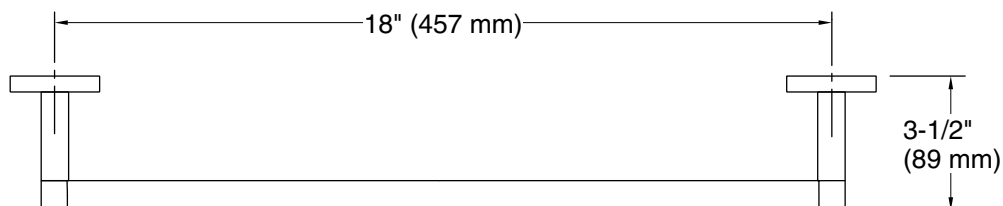

KALLISTA

One™ by KALLISTA
Towel Bar, 18"
P34402-00

Technical Information

All product dimensions are nominal.

Material: Brass