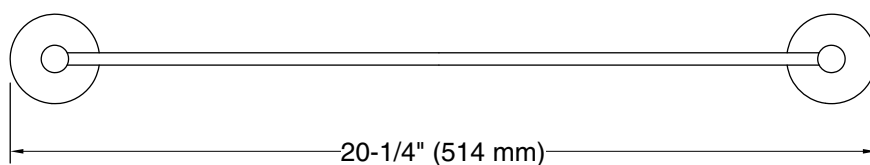

Installation

- Includes hex wrench for installation

Recommended Products/Accessories

P24492-LV Sink Faucet, Tall Spout, Lever Handles
P34407-00 Disc Hook
P24482-00 Showerhead with Arm
P34408-00 Toilet Paper Holder

KALLISTA

One™ by KALLISTA
Towel Bar, 18"
P34402-00

Technical Information

All product dimensions are nominal.

Material: Brass