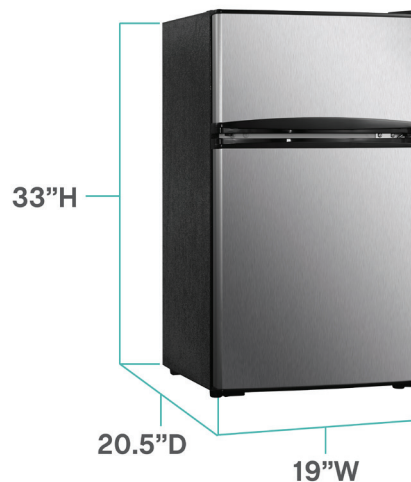

West Bend 3.1 cu. ft. Compact Refrigerator, in Stainless Steel

Keep your snacks and favorite beverages close by in the compact, 3.1 cubic foot refrigerator from West Bend. The perfect mini fridge for the office, dorm, man cave, she-shed, bar, bedroom, or anywhere you need a little extra refrigerator space.

- 2.1 cu. ft. capacity
- 1.0 cu. ft. freezer capacity
- Two adjustable/removable glass shelves, plus crisper

Specifications

Installation Type: Freestanding
 Assembled Dims: 19.50" x 18.50" x 33.50"
 Assembled Wgt (lb): 48
 Case Pack Dims: 21.25" x 20" x 34.75"
 Case Pack Wgt (lb): 55
 Temp Range (°F): 34° - 50°
 Depth - Door Open at 90°: 38"
 Electrical Specs: 15A/120V/
 Cord Length: 72"
 Plug Type: B