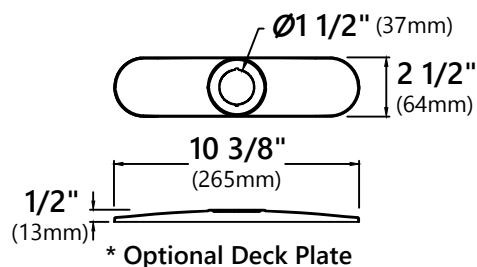

KPF-1683

Single Handle Commercial Style Pull Down Kitchen Faucet

Faucet Dimensions (without deck plate)

Overall Height: 23 1/4"
 Overall Width: 4 5/8"
 Spout Height: 7"
 Spout Reach: 8 5/8"

*Deck Plate Dimensions

Overall Dimensions: 10 3/8" x 2 1/2" x 1/2"

Features

- Commercial Style Pull Down Faucet
- Brass Body
- ABS Sprayer
- Lead Free Brass Waterway
- 360° Swivel Spout
- Flow Rate: 1.8 gpm (6.8L/min) @ 60 psi
- Dual Function Sprayhead - Spray/Stream
- 25mm Ceramic Cartridge
- 27 1/2" Integrated Nylon Waterlines
- Dome Shaped Screen Washer
- Silicone Nozzles
- Quick Weight
- Quick Connect Sprayer Hose
- Swivel Sprayer Connector
- 11 3/4" Hose Length
- Connections 3/8" Compression
- Max Countertop Thickness (without deck plate) 2 1/4"
- Max Countertop Thickness (with deck plate) 1 3/4"
- TPI of aerator in the Sprayer - M22*1

Accessories Included

- Hex Wrench
- Weight
- *Deck Plate

Available Finishes

- Spot Free Stainless Steel
- Oil Rubbed Bronze

CODES/STANDARDS:

Product Certification

cUPC (ASME A112.18.1/CSA B125.1)
 NSF/ANSI Standard 61 and 372 certified by IAPMO
 CAL GREEN, CEC, DOE, ADA