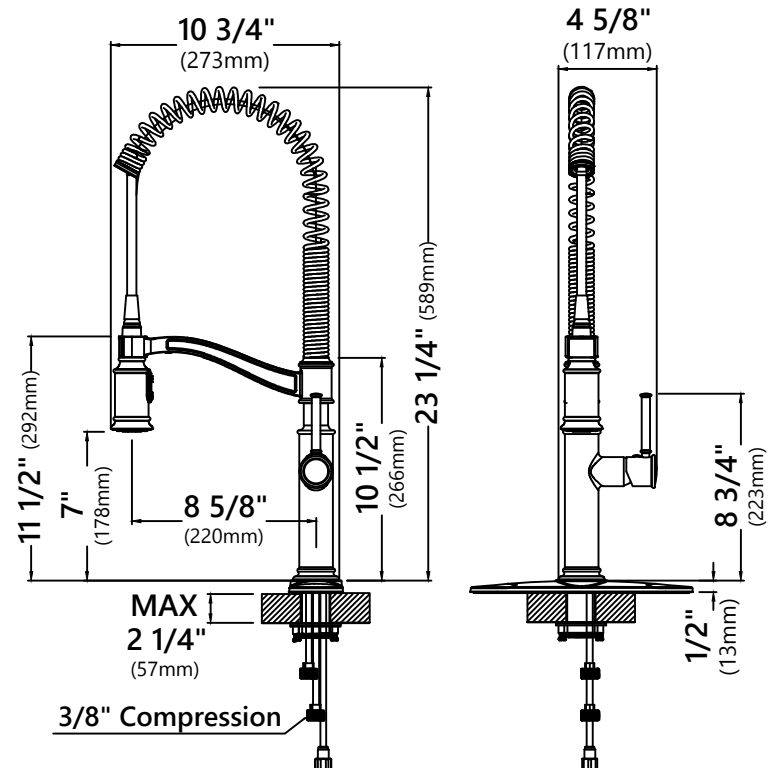

KPF-1683

Single Handle Commercial Style Pull Down Kitchen Faucet

Faucet Dimensions (without deck plate)

Overall Height: 23 1/4"
 Overall Width: 4 5/8"
 Spout Height: 7"
 Spout Reach: 8 5/8"

*Deck Plate Dimensions

Overall Dimensions: 10 3/8" x 2 1/2" x 1/2"

Features

- Commercial Style Pull Down Faucet
- Brass Body
- ABS Sprayer
- Lead Free Brass Waterway
- 360° Swivel Spout
- Flow Rate: 1.8 gpm (6.8L/min) @ 60 psi
- Dual Function Sprayhead - Spray/Stream
- 25mm Ceramic Cartridge
- 27 1/2" Integrated Nylon Waterlines
- Dome Shaped Screen Washer
- Silicone Nozzles
- Quick Weight
- Quick Connect Sprayer Hose
- Swivel Sprayer Connector
- 11 3/4" Hose Length
- Connections 3/8" Compression
- Max Countertop Thickness (without deck plate) 2 1/4"
- Max Countertop Thickness (with deck plate) 1 3/4"
- TPI of aerator in the Sprayer - M22*1

Accessories Included

- Hex Wrench
- Weight
- *Deck Plate

Available Finishes

- Spot Free Stainless Steel
- Oil Rubbed Bronze

CODES/STANDARDS:

Product Certification

cUPC (ASME A112.18.1/CSA B125.1)
 NSF/ANSI Standard 61 and 372 certified by IAPMO
 CAL GREEN, CEC, DOE, ADA