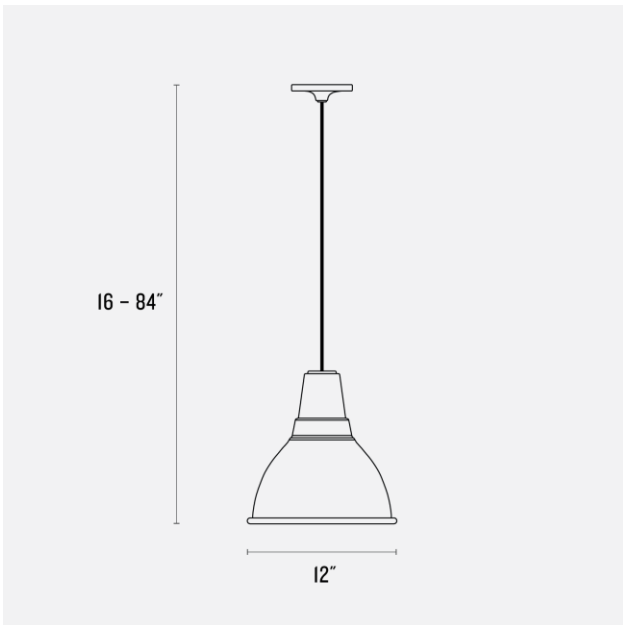

SCHOOLHOUSE

Factory 6 Cord Pendant

Application: Pendant

Product Origin: Processed and assembled in Portland, Oregon using ethically-sourced domestic and global components.

UL Listed: Yes

Max Wattage: 150 W

Voltage: 120 Volts

Location Rating: Damp

Dimensions:

Diameter: 12"

Canopy Width: 5"

Materials: Steel

Details:

- All shade options feature a white interior
- Fixture length includes 14.75" long shade
- Fixture length includes cage if one is selected

One year guarantee

Color Options

Black
(BK)

White
(WT)

Cord Options

Black Vinyl
(BV)