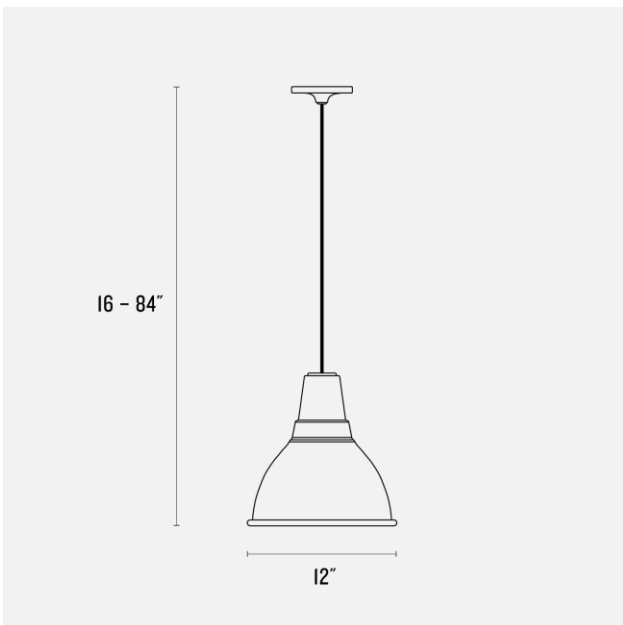

SCHOOLHOUSE

Factory 6 Cord LED Pendant

Application: Pendant

Product Origin: Processed and assembled in Portland, Oregon using ethically-sourced domestic and global components.

UL Listed: Yes

Wattage: 13 W

Voltage: 120 Volts

Location Rating: Damp

Dimensions:

Width: 12"

Canopy Width: 5"

Materials: Steel

Details:

- No bulb required - Includes a self-contained LED module
- Factory Black and Factory White feature a white interior
- Fixture length includes cage if one is selected

Brightness: 910 Lumens

Hour Life: 50,000 hrs

Color Temperature: 3000K

Color Rendering Index: 80 CRI

One year guarantee

Color Options

White
(WT)

Black
(BK)

Cord Options

Black Vinyl
(BV)