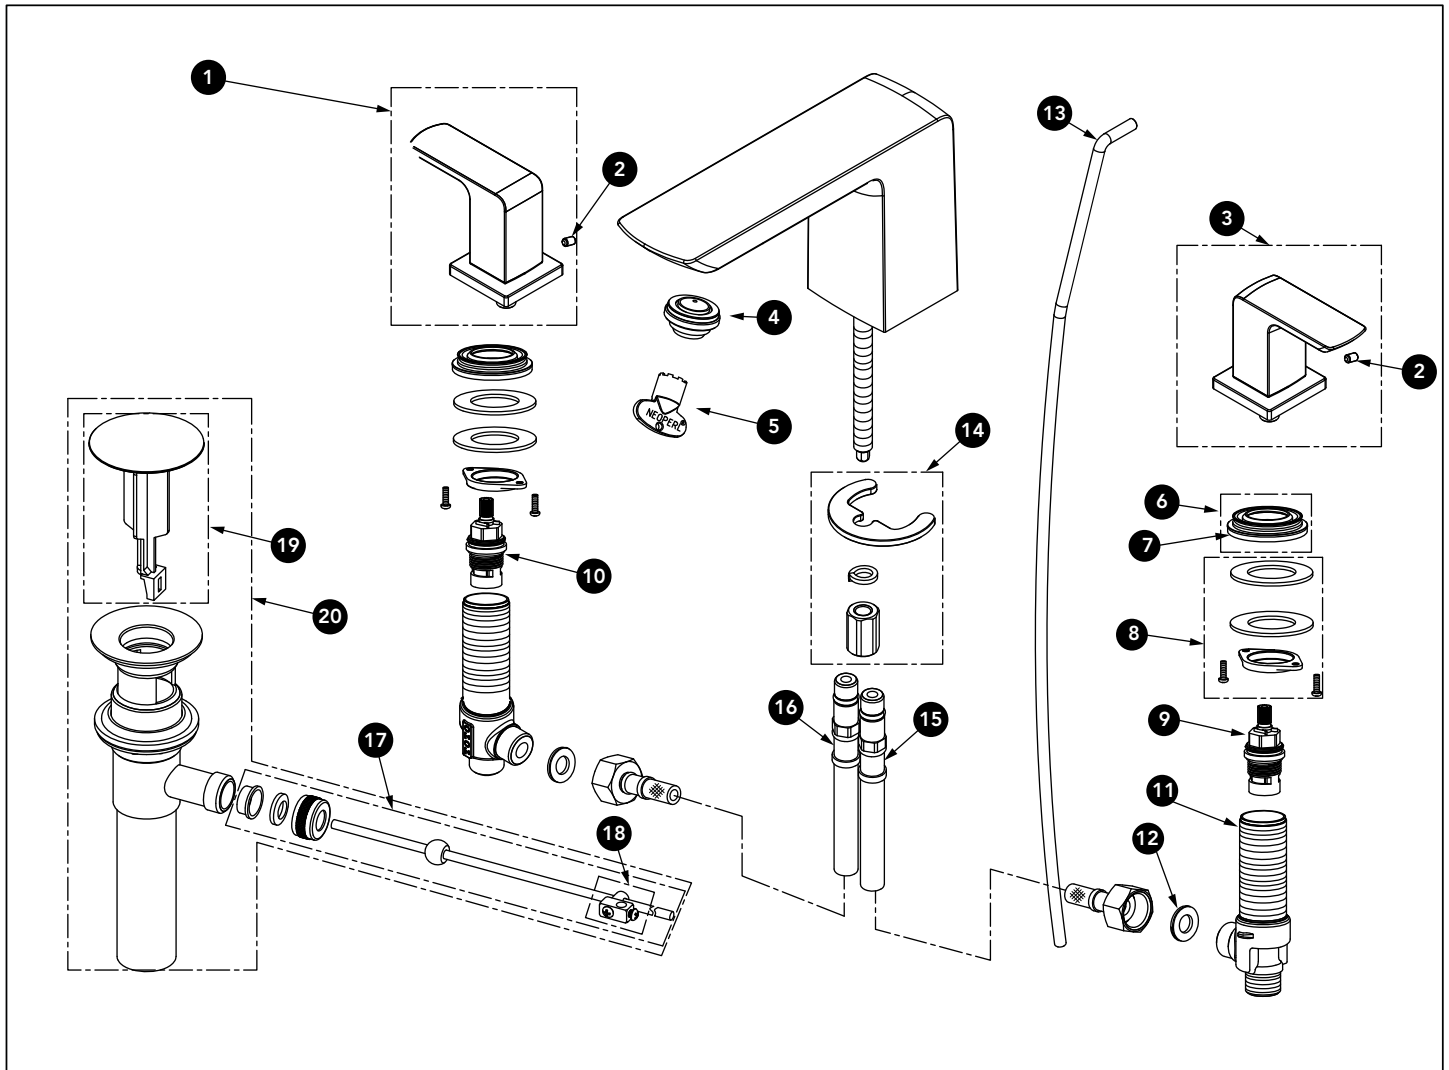

GR Widespread Lavatory Faucet

Item	Part	Description
1*	THP5161#\$\$	Handle (HOT)
2	THP4167	Set Screw
3*	THP5163#\$\$	Handle (COLD)
4	THP5164	Aerator
5	THP5118	Aerator Key
6	THP5165	Collar
7	THP5166	Foam Gasket
8	THP5167	Rubber Gasket + Metal Washer + Mounting Nut + Mounting Screws
9	THP5168	Cartridge (COLD)
10	THP5169	Cartridge (HOT)
11	THP5170	Valve Body
12	THP5171	Gasket
13*	THP5119#\$\$	Drain Lift Rod
14	THP5120	Spout Mounting Hardware
15	THP5172	Supply Hose (COLD)
16	THP5173	Supply Hose (HOT)
17	THP5123	Pivot Arm+Bushings
18	THP5124	Drain Lift Rod Connecting Part
19*	THP5125#\$\$	Plunger
20*	THP5126#\$\$	Drain Assembly

* Please specify finish when ordering

LEGEND
\$\$ = Denotes Finish
#CP = Polished Chrome
#BN = Brushed Nickel