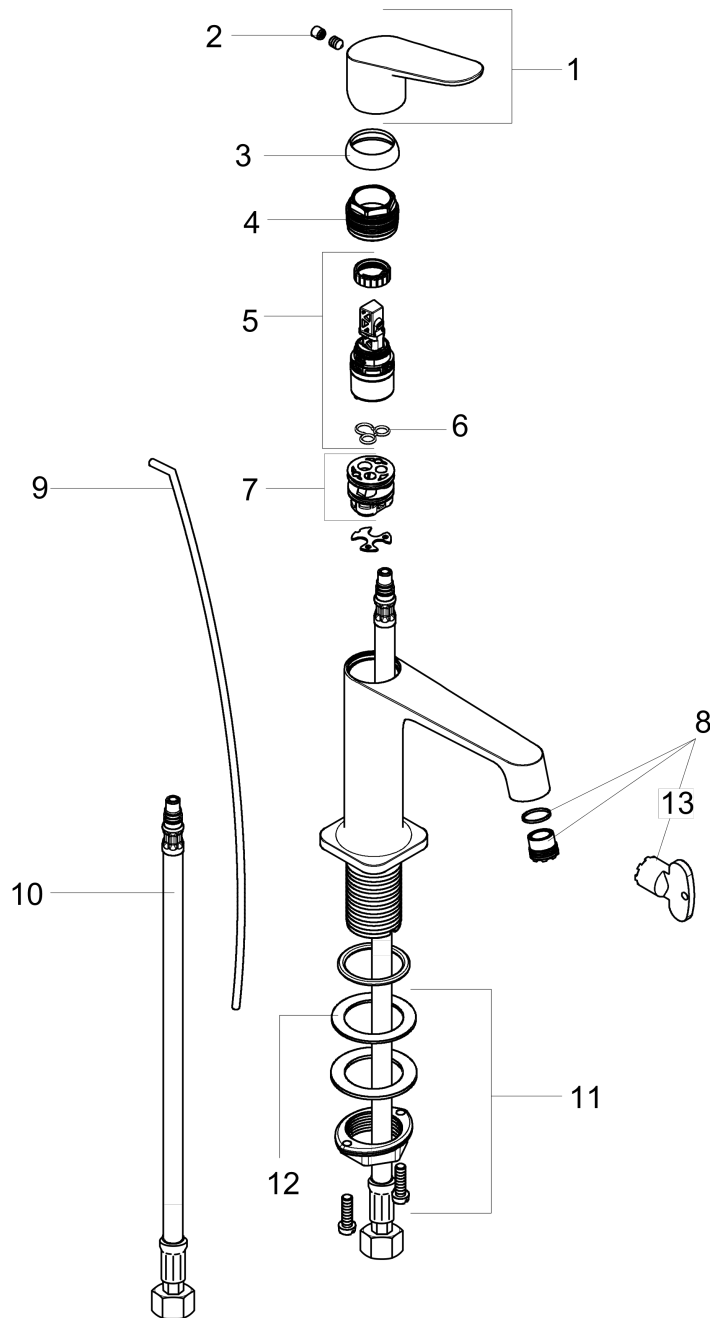

AXOR Citterio M
Single-Hole Faucet 70 with Pop-Up Drain, 1.2 GPM
 Finishes : **chrome** Part no. : **34016001**

Description

Features

- Aerated spray
- Flow: 1.2 GPM (4.5 L/Min)
- Ceramic cartridge
- Includes pop-up drain

Technology

Product image

Scale drawing

AXOR Citterio M
Single-Hole Faucet 70 with Pop-Up Drain, 1.2 GPM
Finishes : **chrome** Part no. : **34016001**

Exploded drawing

Year of production: >07/16

AXOR Citterio M
Single-Hole Faucet 70 with Pop-Up Drain, 1.2 GPM
 Finishes : **chrome** Part no. : **34016001**

Spare parts list

Year of production: >07/16

Pos.	Description	Part no.	PC	PU
1	handle	34093000	0	1
2	screw cover	96762000	0	1
3	flange	98863000	0	1
4	nut	98864000	0	1
5	cartridge, assy	95973001	0	1
6	seal	98865000	0	1
7	adapter for cartridge	98866000	0	1
8	aerator M16,5x1 (4,5 l/min)	92875000	0	1
9	pull rod	96923000	0	1
10	connection hose 18½" M8x0,75 3/8"	96321001	0	1
11	fixing set (Ø 32)	13961000	0	1
12	lever collar	97548000	0	1
13	special tool	98987000	0	1
a	pop up waste	88509000	0	1