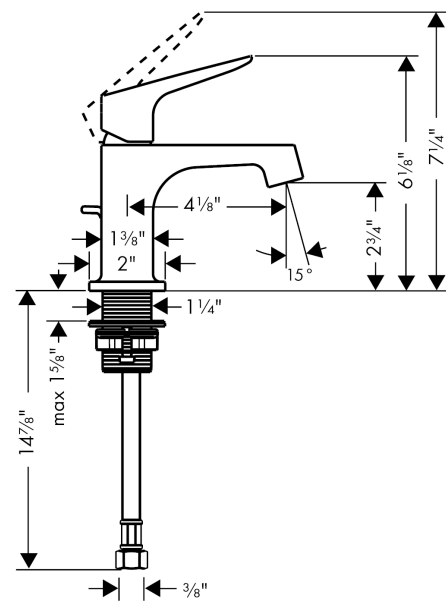

AXOR Citterio M
Single-Hole Faucet 70 with Pop-Up Drain, 1.2 GPM
 Finishes : **chrome** Part no. : **34016001**

Description

Features

- Aerated spray
- Flow: 1.2 GPM (4.5 L/Min)
- Ceramic cartridge
- Includes pop-up drain

Technology

Product image

Scale drawing

AXOR Citterio M
Single-Hole Faucet 70 with Pop-Up Drain, 1.2 GPM
Finishes : **chrome** Part no. : **34016001**

Exploded drawing

Year of production: >07/16

AXOR Citterio M
Single-Hole Faucet 70 with Pop-Up Drain, 1.2 GPM
 Finishes : **chrome** Part no. : **34016001**

Spare parts list

Year of production: >07/16

Pos.	Description	Part no.	PC	PU
1	handle	34093000	0	1
2	screw cover	96762000	0	1
3	flange	98863000	0	1
4	nut	98864000	0	1
5	cartridge, assy	95973001	0	1
6	seal	98865000	0	1
7	adapter for cartridge	98866000	0	1
8	aerator M16,5x1 (4,5 l/min)	92875000	0	1
9	pull rod	96923000	0	1
10	connection hose 18½" M8x0,75 3/8"	96321001	0	1
11	fixing set (Ø 32)	13961000	0	1
12	lever collar	97548000	0	1
13	special tool	98987000	0	1
a	pop up waste	88509000	0	1