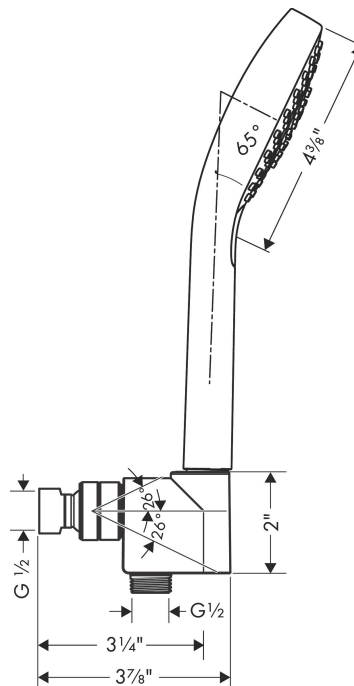

Brand	hansgrohe
Art. Name	Croma Select S
Art. Nr.	04935820
Surface	brushed nickel
Pos.	1

Product Picture

Drawing

Technology

Features

- Flow: 2.5 GPM (9.5 L/Min)
- wall supports of plastic