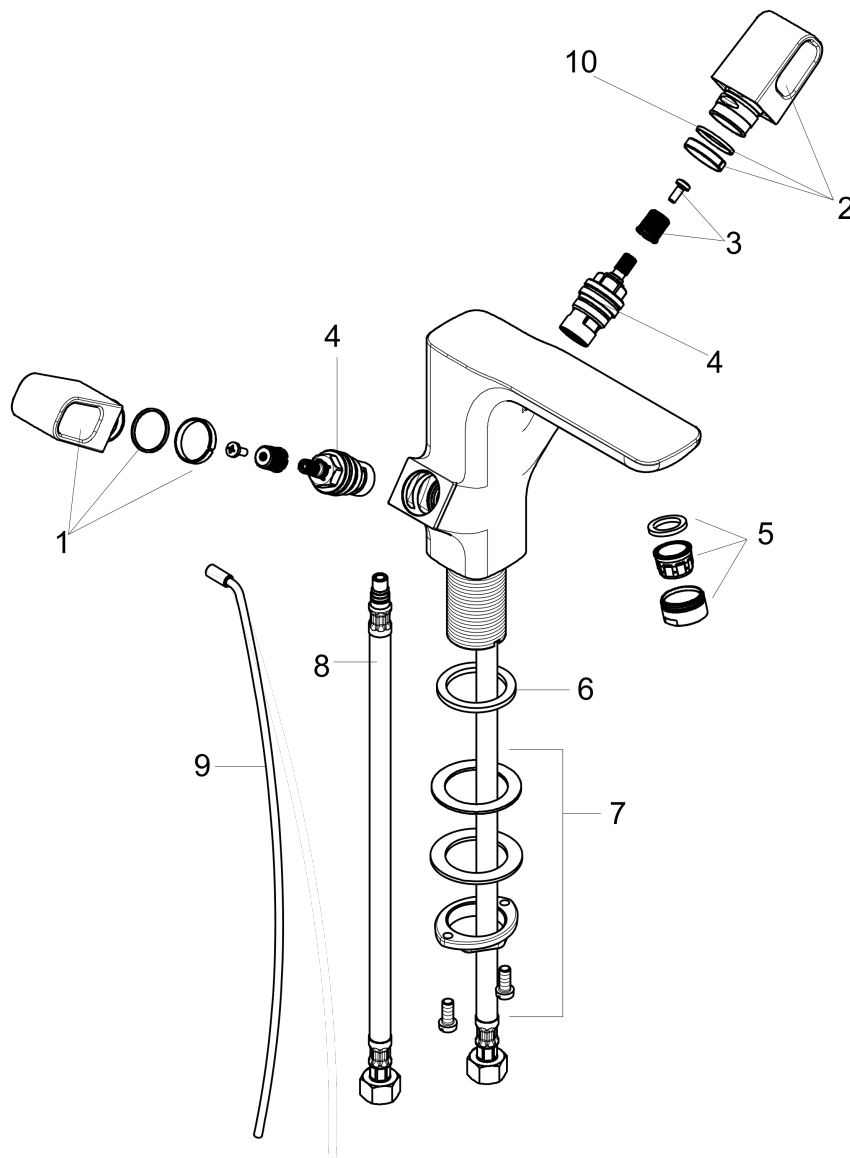

AXOR Urquiola
2-Handle Faucet 120 with Pop-Up Drain, 1.2 GPM
Finishes : **chrome** Part no. : **11024001**

Description

Features

- Aerated spray
- Flow: 1.2 GPM (4.5 L/Min)
- 90° ceramic valves
- Includes pop-up drain

Technology

Product image

Scale drawing

AXOR Urquiola
2-Handle Faucet 120 with Pop-Up Drain, 1.2 GPM
Finishes : **chrome** Part no. : **11024001**

Exploded drawing

Year of production: >07/16

AXOR Urquiola
2-Handle Faucet 120 with Pop-Up Drain, 1.2 GPM
 Finishes : **chrome** Part no. : **11024001**

Spare parts list

Year of production: >07/16

Pos.	Description	Part no.	PC	PU
1	handle for hot water	95608000	0	1
2	handle for cold water	95609000	0	1
3	handle fixing set	98932000	0	1
4	shut off unit right closing	94009001	0	1
5	aerator M24x1 (4,5 l/min)	92877000	0	1
6	flat seal	98749000	0	1
7	fixing set (Ø 32)	13961000	0	1
8	connection hose 18½" M8x0,75 3/8"	96321001	0	1
9	pull rod	96657000	0	1
10	O-ring 20x1,5	98197000	0	1