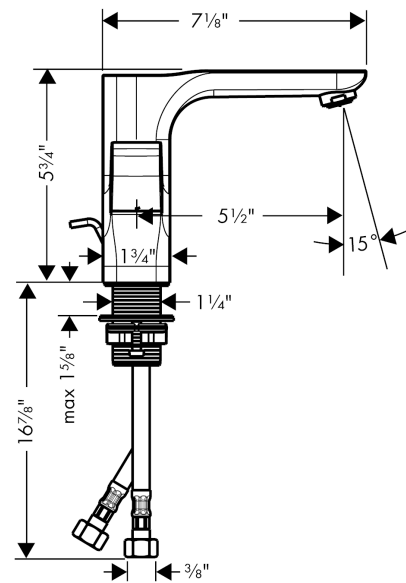

AXOR Urquiola
2-Handle Faucet 120 with Pop-Up Drain, 1.2 GPM
Finishes : **chrome** Part no. : **11024001**

Description

Features

- Aerated spray
- Flow: 1.2 GPM (4.5 L/Min)
- 90° ceramic valves
- Includes pop-up drain

Technology

Product image

Scale drawing

AXOR Urquiola
2-Handle Faucet 120 with Pop-Up Drain, 1.2 GPM
Finishes : **chrome** Part no. : **11024001**

Exploded drawing

Year of production: >07/16

AXOR Urquiola
2-Handle Faucet 120 with Pop-Up Drain, 1.2 GPM
 Finishes : **chrome** Part no. : **11024001**

Spare parts list

Year of production: >07/16

Pos.	Description	Part no.	PC	PU
1	handle for hot water	95608000	0	1
2	handle for cold water	95609000	0	1
3	handle fixing set	98932000	0	1
4	shut off unit right closing	94009001	0	1
5	aerator M24x1 (4,5 l/min)	92877000	0	1
6	flat seal	98749000	0	1
7	fixing set (Ø 32)	13961000	0	1
8	connection hose 18½" M8x0,75 3/8"	96321001	0	1
9	pull rod	96657000	0	1
10	O-ring 20x1,5	98197000	0	1