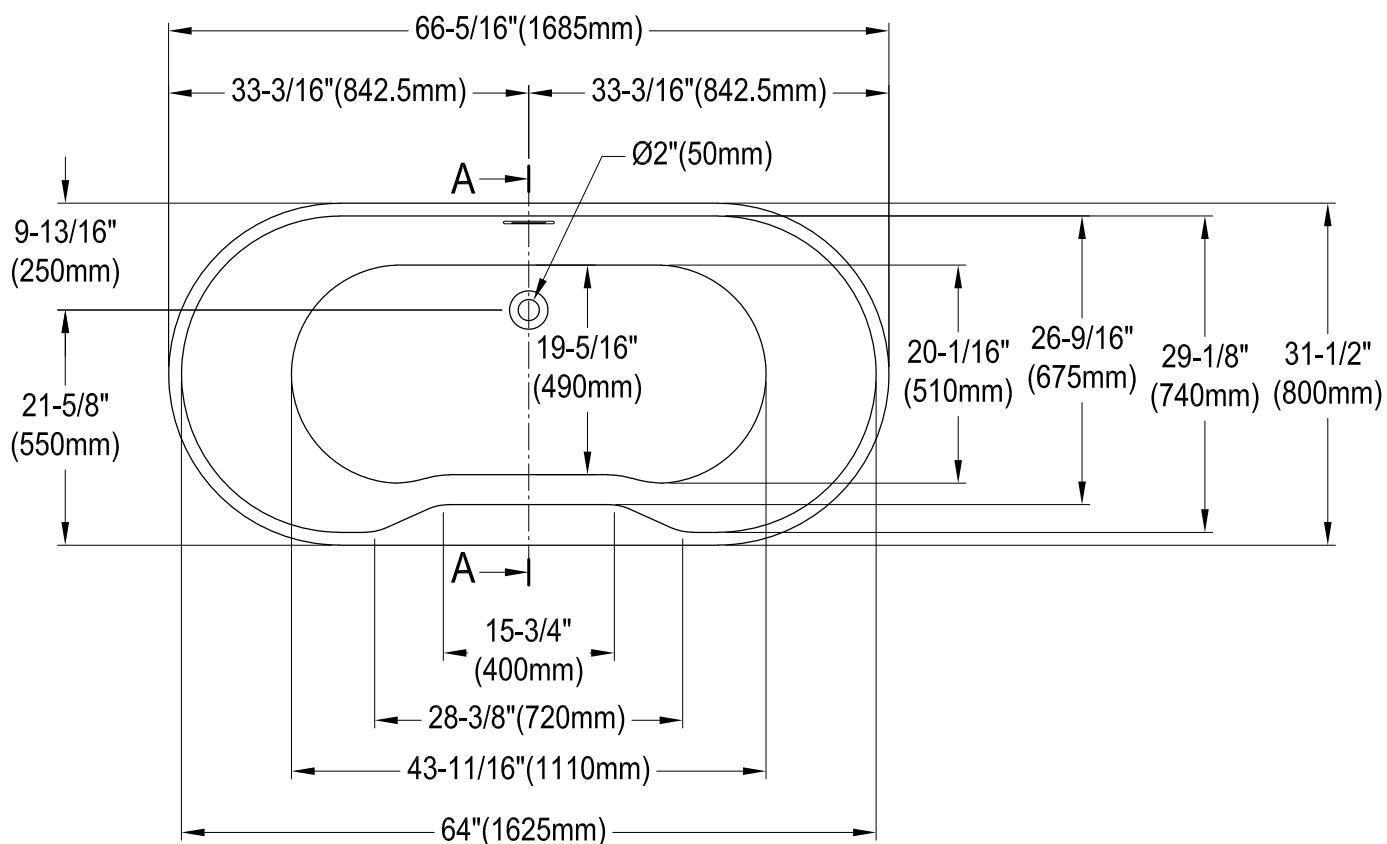

VTDE673223C420,2,3,6,7,8

67" Acrylic Freestanding Tub with Drain

M14 x 130 (4 pcs)
M14 x 100 (1 pcs)

Drain Hole Size

Scale (3:1)

View B
Scale (3:1)

VTDE673223C420,2,3,6,7,8

Toe Touch Drain with Overflow Hole