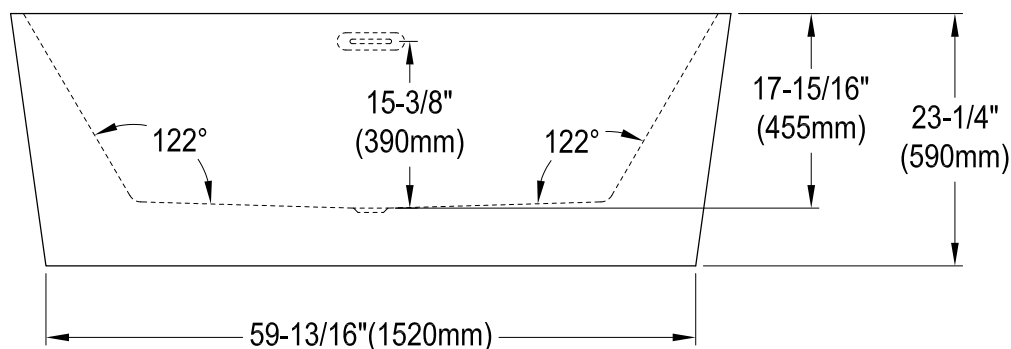

VTDE673223C420,2,3,6,7,8

67" Acrylic Freestanding Tub with Drain

M14 x 130 (4 pcs)
M14 x 100 (1 pcs)

Drain Hole Size

Scale (3:1)

View B
Scale (3:1)

VTDE673223C420,2,3,6,7,8

Toe Touch Drain with Overflow Hole