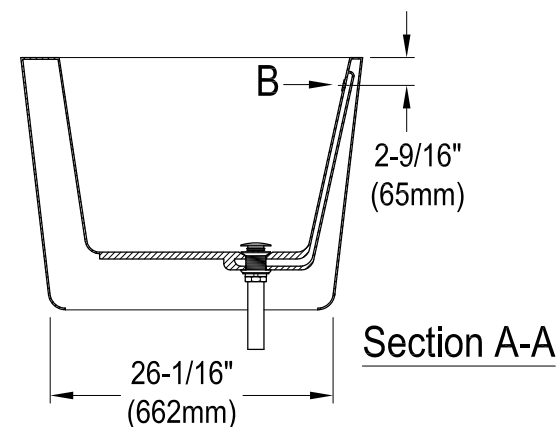

VTDE673223C420,2,3,6,7,8

67" Acrylic Freestanding Tub with Drain

M14 x 130 (4 pcs)
M14 x 100 (1 pcs)

Drain Hole Size

Scale (3:1)

View B
Scale (3:1)

VTDE673223C420,2,3,6,7,8

Toe Touch Drain with Overflow Hole