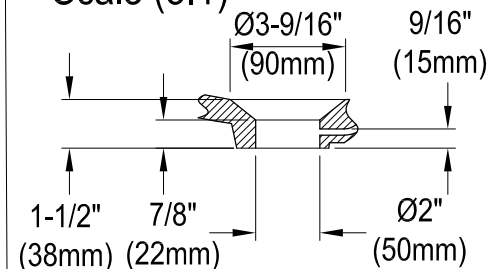

VTDE673223C420,2,3,6,7,8

67" Acrylic Freestanding Tub with Drain

M14 x 130 (4 pcs)
M14 x 100 (1 pcs)

Drain Hole Size

Scale (3:1)

View B
Scale (3:1)

VTDE673223C420,2,3,6,7,8

Toe Touch Drain with Overflow Hole