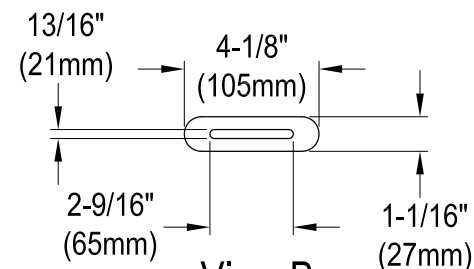

VTDE673223C420,2,3,6,7,8

67" Acrylic Freestanding Tub with Drain

M14 x 130 (4 pcs)
M14 x 100 (1 pcs)

Drain Hole Size

Scale (3:1)

View B
Scale (3:1)

VTDE673223C420,2,3,6,7,8

Toe Touch Drain with Overflow Hole