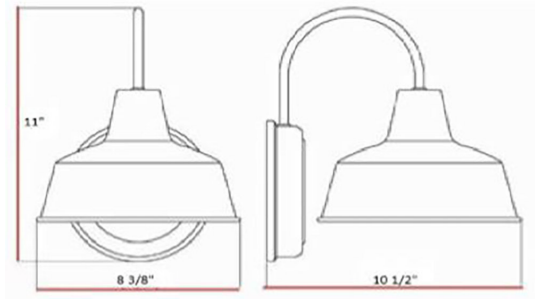

Mason I-Light Outdoor Wall Light 8"
Galvanized

SPECIFICATIONS

MOUNTING:	Wall Mount	LED BRIGHTNESS (LUMENS):	N/A
SLOPED CEILING ADAPTABLE:	N/A	LED COLOR CORRELATED TEMPERATURE (CCT):	N/A
LAMP TYPE 1:	Maximum 60W Medium Base Bulb	LED COLOR RENDERING INDEX (CRI):	N/A
BULB INCLUDED:	No	LED EFFICACY:	N/A
WATTS PER BULB:	60W	LED AVERAGE RATED LIFE:	N/A
TOTAL WATTAGE:	60W	ENERGY EFFICIENT:	No
DIMMABLE:	Yes	LIGHTING AMPS:	0.5
MATERIAL CONSTRUCTION:	Steel	VOLTAGE:	120V
ASSEMBLED DIMENSIONS:	8.38" L x 11" H x 10.5" D		
WEIGHT:	1.36 lbs.		
BACKPLATE DIMENSIONS:	6.13" H x 6.13" W		
CANOPY CEILING DIMENSIONS:	N/A		
GLASS/SHADE DIMENSIONS:	5.5" H x 8.25" L x 8.25" D		
GLASS/SHADE MATERIAL:	Metal		
GLASS/SHADE TYPE:	N/A		
GLASS/SHADE COLOR:	Galvanized		