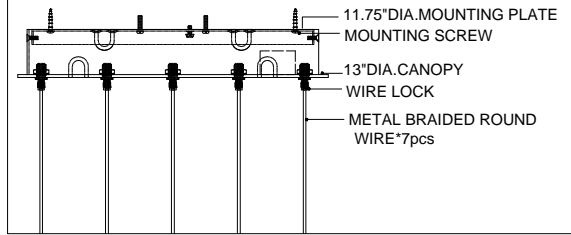

13"DIA*2.5"H.CANOPY
 11.75"DIA*0.75"H MOUNTING
 PLATE COVER
 7.5"*5.0"H. SHADE

TOP VIEW

CANOPY DETAIL

FRONT VIEW