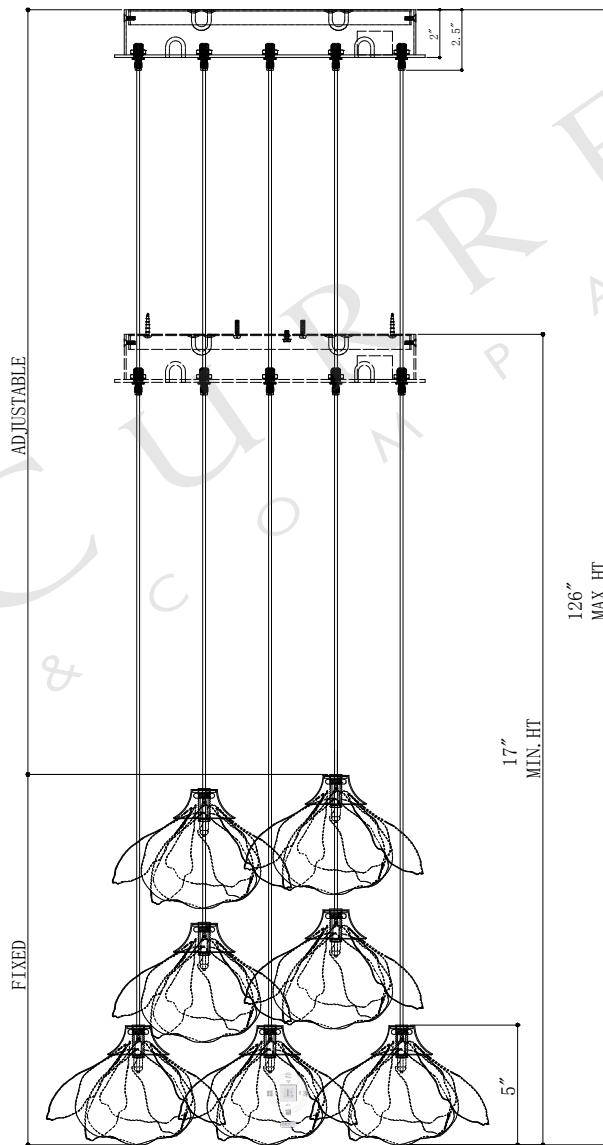

13"DIA*2.5"H.CANOPY
 11.75"DIA*0.75"H MOUNTING
 PLATE COVER
 7.5"*5.0"H. SHADE

TOP VIEW

CANOPY DETAIL

FRONT VIEW