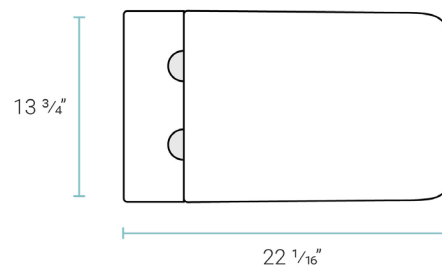

Concorde

Back-to-Wall Toilet

SM-WT555

Features:

- Space saving, back-to-wall design
- Square bowl
- Glazed ceramic
- Quick-release, soft-close seat

Installation:

- Floor-mount
- 7" vertical rough-in

Specifications:

- N.W: 70.0 lb.
- L: 22 1/16" x W: 13 3/4" x H: 15 15/16"

Included Kit Parts:

- In-Wall Tank: SM-W324
- Back-to-Wall Toilet: SM-WT555
- Actuator Plate: SM-WC001C

Residential Concealed Tank Carrier System

for Back-to-Wall Toilet

SM-WC324

Features:

- Saves space with concealed tank
- Strong, secure hold
- Easy tank access
- Dual-flush

Installation:

- In-wall

Specifications:

- N.W: 8.13 lb.
- L: 24" x W: 3 1/4" x H: 28 15/16"

Specifications:

- N.W: 2.0 lb.
- L: $9 \frac{5}{16}$ " x W: $\frac{5}{16}$ " x H: 6"

Included Kit Parts:

- In-Wall Tank: SM-W324
- Back-to-Wall Toilet: SM-WT555
- Actuator Plate: SM-WC001C