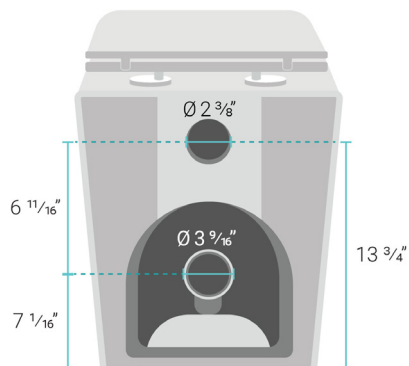

Concorde

Back-to-Wall Toilet

SM-WT555

Features:

- Space saving, back-to-wall design
- Square bowl
- Glazed ceramic
- Quick-release, soft-close seat

Installation:

- Floor-mount
- 7" vertical rough-in

Specifications:

- N.W: 70.0 lb.
- L: 22 1/16" x W: 13 3/4" x H: 15 15/16"

Included Kit Parts:

- In-Wall Tank: SM-W324
- Back-to-Wall Toilet: SM-WT555
- Actuator Plate: SM-WC001C

Residential Concealed Tank Carrier System

for Back-to-Wall Toilet

SM-WC324

Features:

- Saves space with concealed tank
- Strong, secure hold
- Easy tank access
- Dual-flush

Installation:

- In-wall

Specifications:

- N.W: 8.13 lb.
- L: 24" x W: 3 1/4" x H: 28 15/16"

Specifications:

- N.W: 2.0 lb.
- L: $9 \frac{5}{16}$ " x W: $\frac{5}{16}$ " x H: 6"

Included Kit Parts:

- In-Wall Tank: SM-W324
- Back-to-Wall Toilet: SM-WT555
- Actuator Plate: SM-WC001C