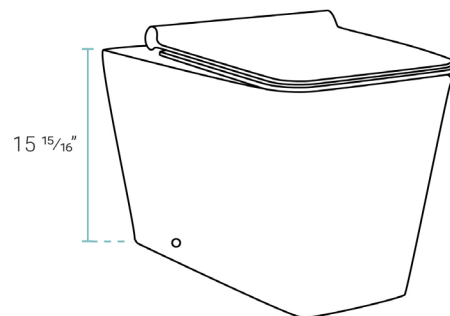

Concorde

Back-to-Wall Toilet

SM-WT555

Features:

- Space saving, back-to-wall design
- Square bowl
- Glazed ceramic
- Quick-release, soft-close seat

Installation:

- Floor-mount
- 7" vertical rough-in

Specifications:

- N.W: 70.0 lb.
- L: 22 1/16" x W: 13 3/4" x H: 15 15/16"

Included Kit Parts:

- In-Wall Tank: SM-W324
- Back-to-Wall Toilet: SM-WT555
- Actuator Plate: SM-WC001C

Residential Concealed Tank Carrier System

for Back-to-Wall Toilet

SM-WC324

Features:

- Saves space with concealed tank
- Strong, secure hold
- Easy tank access
- Dual-flush

Installation:

- In-wall

Specifications:

- N.W: 8.13 lb.
- L: 24" x W: 3 1/4" x H: 28 15/16"