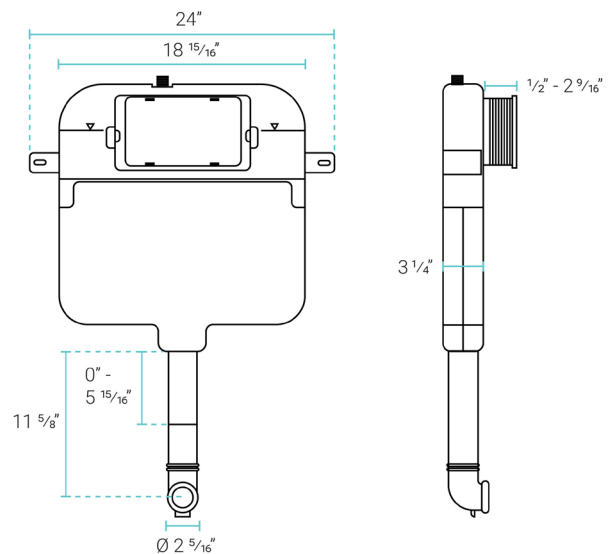

Concorde

Back-to-Wall Toilet

SM-WT555

Features:

- Space saving, back-to-wall design
- Square bowl
- Glazed ceramic
- Quick-release, soft-close seat

Installation:

- Floor-mount
- 7" vertical rough-in

Specifications:

for Back-to-Wall Toilet

SM-WC324

Features:

- Saves space with concealed tank
- Strong, secure hold
- Easy tank access
- Dual-flush

Installation:

- In-wall

Specifications:

- N.W: 8.13 lb.
- L: 24" x W: 3 1/4" x H: 28 15/16"

Included Kit Parts:

- In-Wall Tank: SM-W324
- Back-to-Wall Toilet: SM-WT555
- Actuator Plate: SM-WC001C

Dual-Flush Flush Actuator SM-WC001C

Features:

- ABS material
- Dual-flush push buttons

Installation:

- Front-mount

Specifications:

- N.W: 2.0 lb.
- L: $9 \frac{5}{16}$ " x W: $\frac{5}{16}$ " x H: 6"

Included Kit Parts:

- In-Wall Tank: SM-W324
- Back-to-Wall Toilet: SM-WT555
- Actuator Plate: SM-WC001C