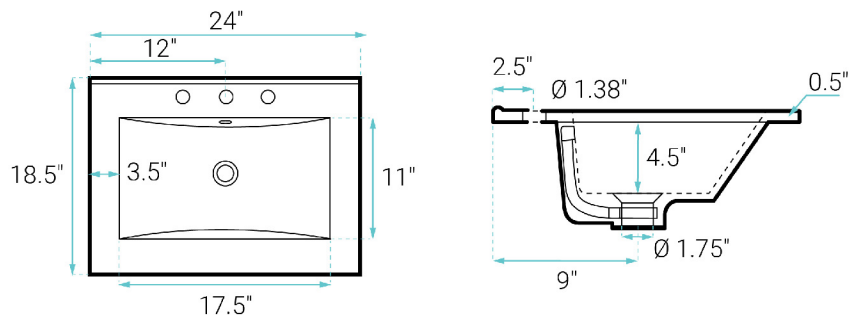

Cascade

Swiss Madison®
well made forever

Freestanding Vanity

SM-BV470-3

FEATURES:

- Sleek, freestanding design
- Glazed ceramic, single sink
- Standard 1.75" drain hole
- Standard 1.38" faucet hole
- Chrome-finish overflow
- Wooden legs

INSTALLATION:

Freestanding, assembly required

COLORS & FINISHES:

- Natural Oak: SM-BV470
- White Oak: SM-BV470W
- Black: SM-BV470B
- Brown Oak: SM-BV470BK

SPECIFICATIONS:

N.W: 78 lb.

W: 24" x D: 18.5" x H: 36"

Inner Sink: D: 11" x W: 17.5" x H: 4.5"

INCLUDED PARTS:

- Cabinet: SM-BV470-C
- Sink: SM-VT324-3

REQUIRED PARTS:

- Sink Drain*
- Drain Trap*
- Faucet*
- Water Supply Lines

*Sold Separately by Swiss Madison