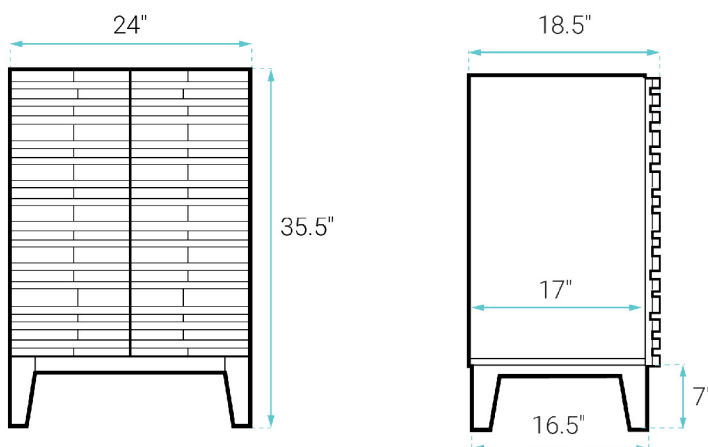

INSTALLATION:

Freestanding, assembly required

COLORS & FINISHES:

- Natural Oak: SM-BV470
- White Oak: SM-BV470W
- Black: SM-BV470B
- Brown Oak: SM-BV470BK

SPECIFICATIONS:

N.W: 78 lb.

W: 24" x D: 18.5" x H: 36"

Inner Sink: D: 11" x W: 17.5" x H: 4.5"

INCLUDED PARTS:

- Cabinet: SM-BV470-C
- Sink: SM-VT324-3

REQUIRED PARTS:

- Sink Drain*
- Drain Trap*
- Faucet*
- Water Supply Lines

*Sold Separately by Swiss Madison