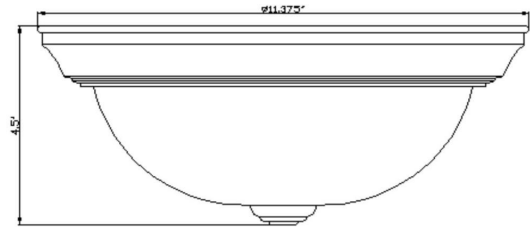

2-Pack 11" 2-Light Ceiling Mount  
Oil Rubbed Bronze

SPECIFICATIONS

MOUNTING:	Flush Mount	LED BRIGHTNESS (LUMENS):	N/A
SLOPED CEILING ADAPTABLE:	N/A	LED COLOR CORRELATED TEMPERATURE (CCT):	N/A
LAMP TYPE 1:	Maximum 60W Medium Base Bulb	LED COLOR RENDERING INDEX (CRI):	N/A
BULB INCLUDED:	N/A	LED EFFICACY:	N/A
WATTS PER BULB:	60W	LED AVERAGE RATED LIFE:	N/A
TOTAL WATTAGE:	120W	ENERGY EFFICIENT:	No
DIMMABLE:	Yes	LIGHTING AMPS:	N/A
MATERIAL CONSTRUCTION:	Steel	VOLTAGE:	120V
ASSEMBLED DIMENSIONS:	4.5" H x 11.25" L x 11.25" D		
WEIGHT:	3.92 lbs.		
BACKPLATE DIMENSIONS:	N/A		
CANOPY/PLATE DIMENSIONS:	N/A		
GLASS/SHADE DIMENSIONS:	N/A		
GLASS/SHADE MATERIAL:	Glass		
GLASS/SHADE TYPE:	Alabaster		
GLASS/SHADE COLOR:	White		