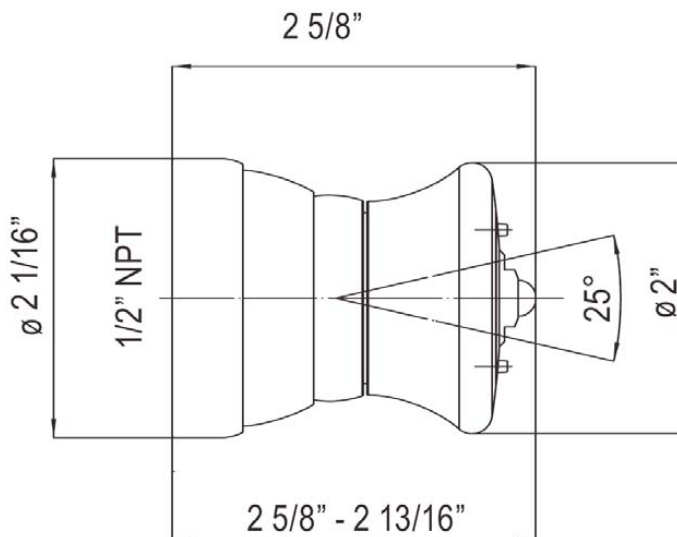

WARRANTY

- 2-year Limited Warranty
- (*) No Warranty

For warranty or additional information, contact:

US customers

U.S.A.
HOUSEOFROHL.COM
1-800-777-9762

Canadian customers

QUEBEC / MARITIMES / WESTERN CANADA
QUÉBEC / MARITIMES / OUEST CANADIEN
QUEBEC / MARITIMOS / CANADA OCCIDENTAL
HOUSEOFROHL.CA
1-866-473-8442

ONTARIO
HOUSEOFROHL.CA
1-800-287-5354