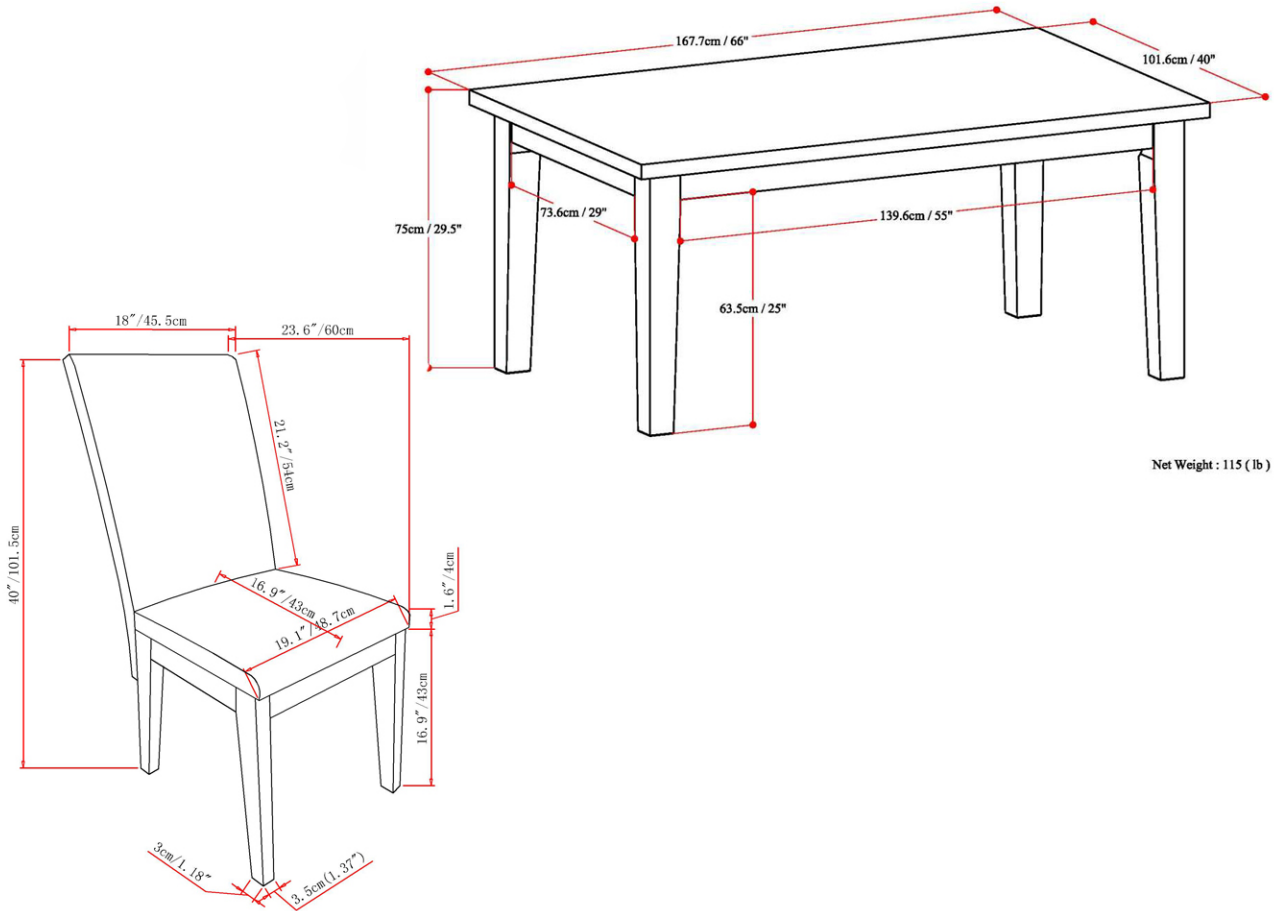

66 x 40 INCH RECTANGULAR DINING TABLE

Net Weight : 115 (lb)

Net Weight-19.14lbs