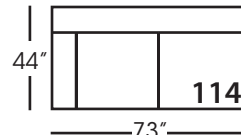

Caspian-010 Corner
L44" D44" H36"

Caspian-061 Small Armless
L32" D44" H36"

Caspian 114/115
Two Seat End - RSE/LSE
L73" D44" H36"

Seat Height 19"
Seat Depth 23"
Arm Height 23"

CASPIAN SECTIONAL COLLECTION				
	Ottoman 005	Corner 010	Single Seat Armless 061	Two Seat End 114/115
Standard Features				
Cloud Cushion	x	x	x	x
Sinuous Underconstruction	x	x	x	x
Options - See Price List for Prices				
Luxe Cushion	No Charge	No Charge	No Charge	No Charge
Cloud Plus Cushion	x	x	x	x
Extra Pillows (XP) - One pair 20" Non-Welt TP	N/A	N/A	N/A	x
Ordering Instructions				
To Order, Please write the following:	Caspian-005	Caspian-010	Caspian-061	Caspian-114/115

Ottoman - 005
L32" D32" H18"

Corner - 010
L44" D44" H36"

Single Seat Armless - 061
L32" D44" H36"

Two Seat End - 114/115
L73" D44" H36"

**available as right or left seated*