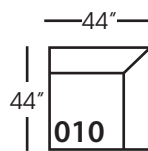

Caspian-010 Corner
L44" D44" H36"

Caspian-061 Small Armless
L32" D44" H36"

Caspian 114/115
Two Seat End - RSE/LSE
L73" D44" H36"

Seat Height 19"
Seat Depth 23"
Arm Height 23"

CASPIAN SECTIONAL COLLECTION				
	Ottoman 005	Corner 010	Single Seat Armless 061	Two Seat End 114/115
Standard Features				
Cloud Cushion	x	x	x	x
Sinuous Underconstruction	x	x	x	x
Options - See Price List for Prices				
Luxe Cushion	No Charge	No Charge	No Charge	No Charge
Cloud Plus Cushion	x	x	x	x
Extra Pillows (XP) - One pair 20" Non-Welt TP	N/A	N/A	N/A	x
Ordering Instructions				
To Order, Please write the following:	Caspian-005	Caspian-010	Caspian-061	Caspian-114/115

Pattern Availability: RG, PS, NM*, RS*

***Seams on seat, outback and in-back at cushion breaks.**

PLEASE NOTE: Backs have bullnose edge, so any pattern will be upside down on the back side and will not align with the seat cushion when turned.

Ottoman - 005
L32" D32" H18"

Corner - 010
L44" D44" H36"

Single Seat Armless - 061
L32" D44" H36"

Two Seat End - 114/115
L73" D44" H36"

**available as right or left seated*