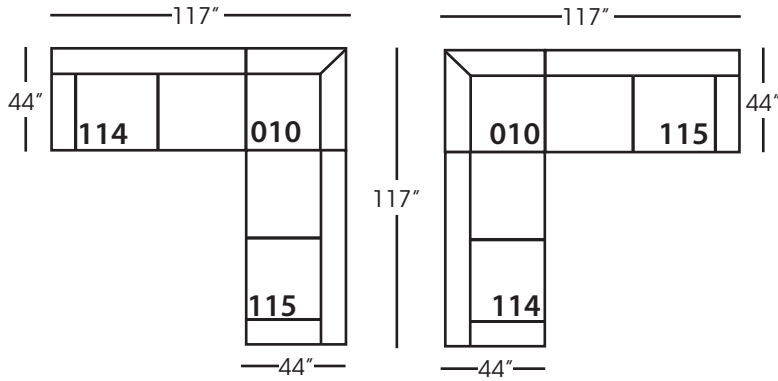

Caspian-010 Corner
L44" D44" H36"

Caspian-061 Small Armless
L32" D44" H36"

Caspian 114/115
Two Seat End - RSE/LSE
L73" D44" H36"

Seat Height 19"
Seat Depth 23"
Arm Height 23"

CASPIAN SECTIONAL COLLECTION				
	Ottoman 005	Corner 010	Single Seat Armless 061	Two Seat End 114/115
Standard Features				
Cloud Cushion	x	x	x	x
Sinuous Underconstruction	x	x	x	x
Options - See Price List for Prices				
Luxe Cushion	No Charge	No Charge	No Charge	No Charge
Cloud Plus Cushion	x	x	x	x
Extra Pillows (XP) - One pair 20" Non-Welt TP	N/A	N/A	N/A	x
Ordering Instructions				
To Order, Please write the following:	Caspian-005	Caspian-010	Caspian-061	Caspian-114/115

Pattern Availability: RG, PS, NM*, RS*

***Seams on seat, outback and in-back at cushion breaks.**

PLEASE NOTE: Backs have bullnose edge, so any pattern will be upside down on the back side and will not align with the seat cushion when turned.

Ottoman - 005
L32" D32" H18"

Corner - 010
L44" D44" H36"

Single Seat Armless - 061
L32" D44" H36"

Two Seat End - 114/115
L73" D44" H36"

**available as right or left seated*