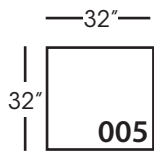

Caspian-010 Corner
L44" D44" H36"

Caspian-061 Small Armless
L32" D44" H36"

Caspian 114/115
Two Seat End - RSE/LSE
L73" D44" H36"

Seat Height 19"
Seat Depth 23"
Arm Height 23"

CASPIAN SECTIONAL COLLECTION				
	Ottoman 005	Corner 010	Single Seat Armless 061	Two Seat End 114/115
Standard Features				
Cloud Cushion	x	x	x	x
Sinuous Underconstruction	x	x	x	x
Options - See Price List for Prices				
Luxe Cushion	No Charge	No Charge	No Charge	No Charge
Cloud Plus Cushion	x	x	x	x
Extra Pillows (XP) - One pair 20" Non-Welt TP	N/A	N/A	N/A	x
Ordering Instructions				
To Order, Please write the following:	Caspian-005	Caspian-010	Caspian-061	Caspian-114/115

Pattern Availability: RG, PS, NM*, RS*

***Seams on seat, outback and in-back at cushion breaks.**

PLEASE NOTE: Backs have bullnose edge, so any pattern will be upside down on the back side and will not align with the seat cushion when turned.

Ottoman - 005
L32" D32" H18"

Corner - 010
L44" D44" H36"

Single Seat Armless - 061
L32" D44" H36"

Two Seat End - 114/115
L73" D44" H36"

**available as right or left seated*