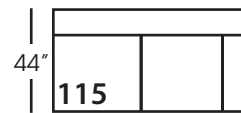

Caspian-010 Corner
L44" D44" H36"

Caspian-061 Small Armless
L32" D44" H36"

Caspian 114/115
Two Seat End - RSE/LSE
L73" D44" H36"

Seat Height 19"
Seat Depth 23"
Arm Height 23"

CASPIAN SECTIONAL COLLECTION				
	Ottoman 005	Corner 010	Single Seat Armless 061	Two Seat End 114/115
Standard Features				
Cloud Cushion	x	x	x	x
Sinuous Underconstruction	x	x	x	x
Options - See Price List for Prices				
Luxe Cushion	No Charge	No Charge	No Charge	No Charge
Cloud Plus Cushion	x	x	x	x
Extra Pillows (XP) - One pair 20" Non-Welt TP	N/A	N/A	N/A	x
Ordering Instructions				
To Order, Please write the following:	Caspian-005	Caspian-010	Caspian-061	Caspian-114/115

Ottoman - 005
L32" D32" H18"

Corner - 010
L44" D44" H36"

Single Seat Armless - 061
L32" D44" H36"

Two Seat End - 114/115
L73" D44" H36"

**available as right or left seated*