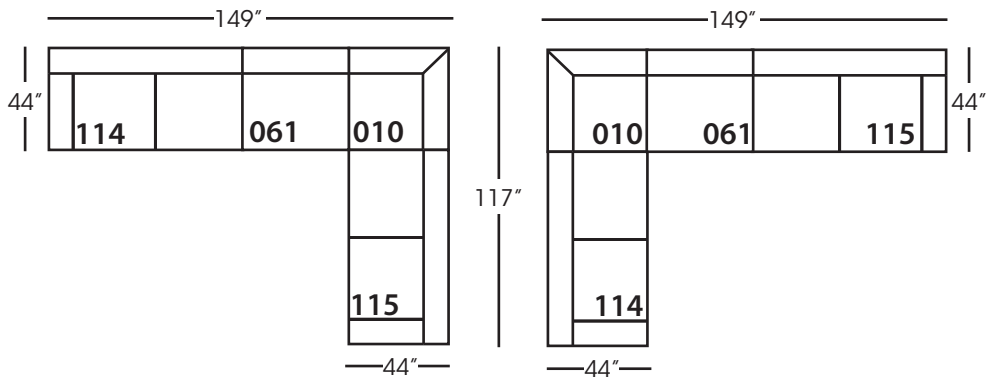

Caspian-010 Corner
L44" D44" H36"

Caspian-061 Small Armless
L32" D44" H36"

Caspian 114/115
Two Seat End - RSE/LSE
L73" D44" H36"

Seat Height 19"
Seat Depth 23"
Arm Height 23"

CASPIAN SECTIONAL COLLECTION				
	Ottoman 005	Corner 010	Single Seat Armless 061	Two Seat End 114/115
Standard Features				
Cloud Cushion	x	x	x	x
Sinuous Underconstruction	x	x	x	x
Options - See Price List for Prices				
Luxe Cushion	No Charge	No Charge	No Charge	No Charge
Cloud Plus Cushion	x	x	x	x
Extra Pillows (XP) - One pair 20" Non-Welt TP	N/A	N/A	N/A	x
Ordering Instructions				
To Order, Please write the following:	Caspian-005	Caspian-010	Caspian-061	Caspian-114/115

Pattern Availability: RG, PS, NM*, RS*

***Seams on seat, outback and in-back at cushion breaks.**

PLEASE NOTE: Backs have bullnose edge, so any pattern will be upside down on the back side and will not align with the seat cushion when turned.

Ottoman - 005
L32" D32" H18"

Corner - 010
L44" D44" H36"

Single Seat Armless - 061
L32" D44" H36"

Two Seat End - 114/115
L73" D44" H36"

**available as right or left seated*