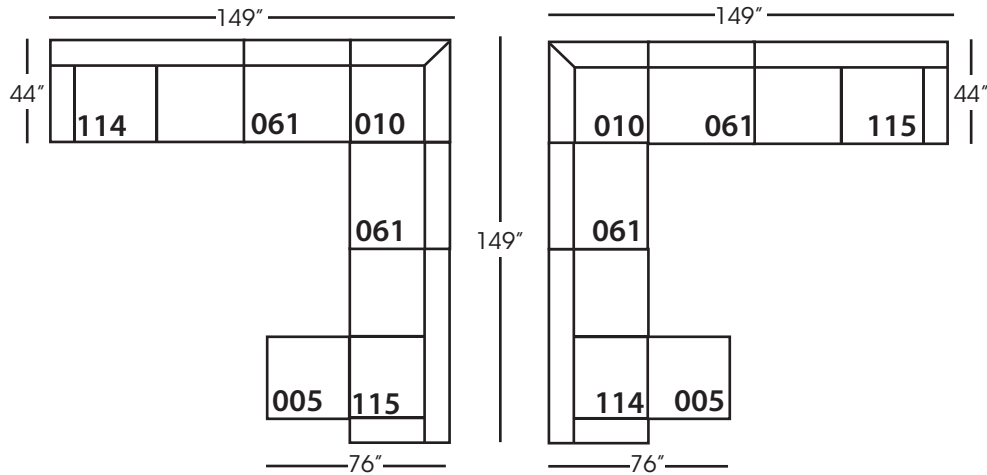

Caspian-010 Corner
L44" D44" H36"

Caspian-061 Small Armless
L32" D44" H36"

Caspian 114/115
Two Seat End - RSE/LSE
L73" D44" H36"

Seat Height 19"
Seat Depth 23"
Arm Height 23"

CASPIAN SECTIONAL COLLECTION				
	Ottoman 005	Corner 010	Single Seat Armless 061	Two Seat End 114/115
Standard Features				
Cloud Cushion	x	x	x	x
Sinuous Underconstruction	x	x	x	x
Options - See Price List for Prices				
Luxe Cushion	No Charge	No Charge	No Charge	No Charge
Cloud Plus Cushion	x	x	x	x
Extra Pillows (XP) - One pair 20" Non-Welt TP	N/A	N/A	N/A	x
Ordering Instructions				
To Order, Please write the following:	Caspian-005	Caspian-010	Caspian-061	Caspian-114/115

Pattern Availability: RG, PS, NM*, RS*

***Seams on seat, outback and in-back at cushion breaks.**

PLEASE NOTE: Backs have bullnose edge, so any pattern will be upside down on the back side and will not align with the seat cushion when turned.

Ottoman - 005
L32" D32" H18"

Corner - 010
L44" D44" H36"

Single Seat Armless - 061
L32" D44" H36"

Two Seat End - 114/115
L73" D44" H36"

**available as right or left seated*