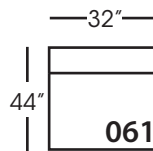

Caspian-010 Corner
L44" D44" H36"

Caspian-061 Small Armless
L32" D44" H36"

Caspian 114/115
Two Seat End - RSE/LSE
L73" D44" H36"

Seat Height 19"
Seat Depth 23"
Arm Height 23"

CASPIAN SECTIONAL COLLECTION				
	Ottoman 005	Corner 010	Single Seat Armless 061	Two Seat End 114/115
Standard Features				
Cloud Cushion	x	x	x	x
Sinuous Underconstruction	x	x	x	x
Options - See Price List for Prices				
Luxe Cushion	No Charge	No Charge	No Charge	No Charge
Cloud Plus Cushion	x	x	x	x
Extra Pillows (XP) - One pair 20" Non-Welt TP	N/A	N/A	N/A	x
Ordering Instructions				
To Order, Please write the following:	Caspian-005	Caspian-010	Caspian-061	Caspian-114/115

Ottoman - 005
L32" D32" H18"

Corner - 010
L44" D44" H36"

Single Seat Armless - 061
L32" D44" H36"

Two Seat End - 114/115
L73" D44" H36"

**available as right or left seated*