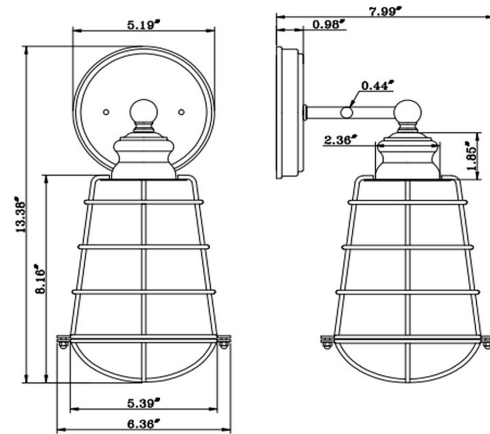

Ajax I-Light Bathroom Wall Sconce
Galvanized

SPECIFICATIONS

MOUNTING:	Wall Mount	LED BRIGHTNESS (LUMENS):	N/A
SLOPED CEILING ADAPTABLE:	No	LED COLOR CORRELATED TEMPERATURE (CCT):	N/A
LAMP TYPE 1:	1 lamp 60W Incandescent A19	LED COLOR RENDERING INDEX (CRI):	N/A
BULB INCLUDED:	N/A	LED EFFICACY:	N/A
WATTS PER BULB:	60W	LED AVERAGE RATED LIFE:	N/A
TOTAL WATTAGE:	60W	ENERGY EFFICIENT:	No
DIMMABLE:	Yes	LIGHTING AMPS:	N/A
MATERIAL CONSTRUCTION:	Steel	VOLTAGE:	120V
ASSEMBLED DIMENSIONS:	13.38" H x 6.16" L x 6.36" D		
WEIGHT:	1.43 lbs.		
BACKPLATE DIMENSIONS:	5.2" H x 5.2" W		
CANOPY/PLATE DIMENSIONS:	N/A		
GLASS/SHADE DIMENSIONS:	8.16" H x 6.36" L x 5.39" D		
GLASS/SHADE MATERIAL:	Steel		
GLASS/SHADE TYPE:	N/A		
GLASS/SHADE COLOR:	Galvanized		