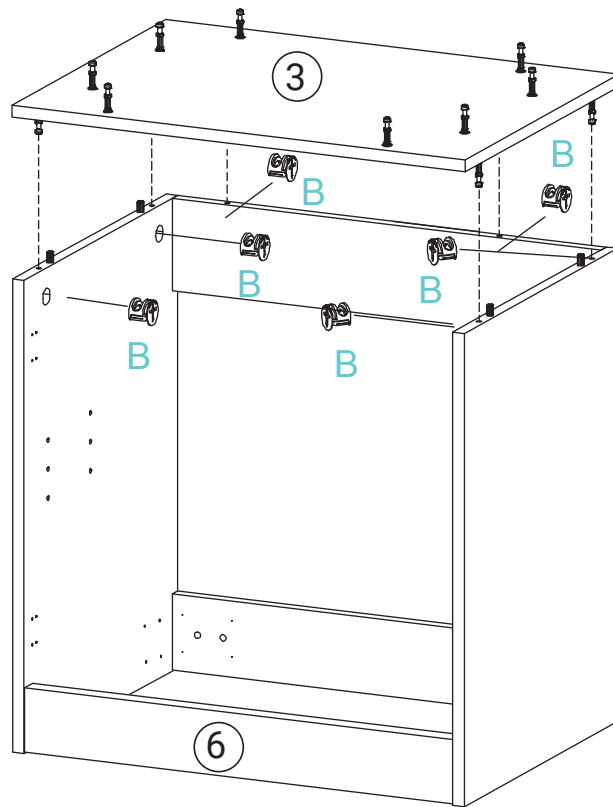

Silicone

Anchors

PARTS FOR REFERENCE:

- 1.Left side panel
- 2.Right side panel
- 3.Bottom panel
- 4.Rear top bar
- 5.Rear bottom bar
- 6.Front cross bar
- 7.Inside shelf
- 8.Inside shelf wall
- 9.Left door
- 10.Right door
- 11.14. Front leg connecting boards(2)
- 12.13 Side leg connecting boards(2)
- A.Cam bolt
- B.Cam lock
- C.Wooden dowel
- D.Metal corner bracket
- E.Hinge
- F.Mounting hardware
60 mm screws (4)
35 mm anchors(4)
- G.Screws 3.5 x 14 mm
- H.Shelf support

INSTALLATION:

1

2

3

4

5

6

7