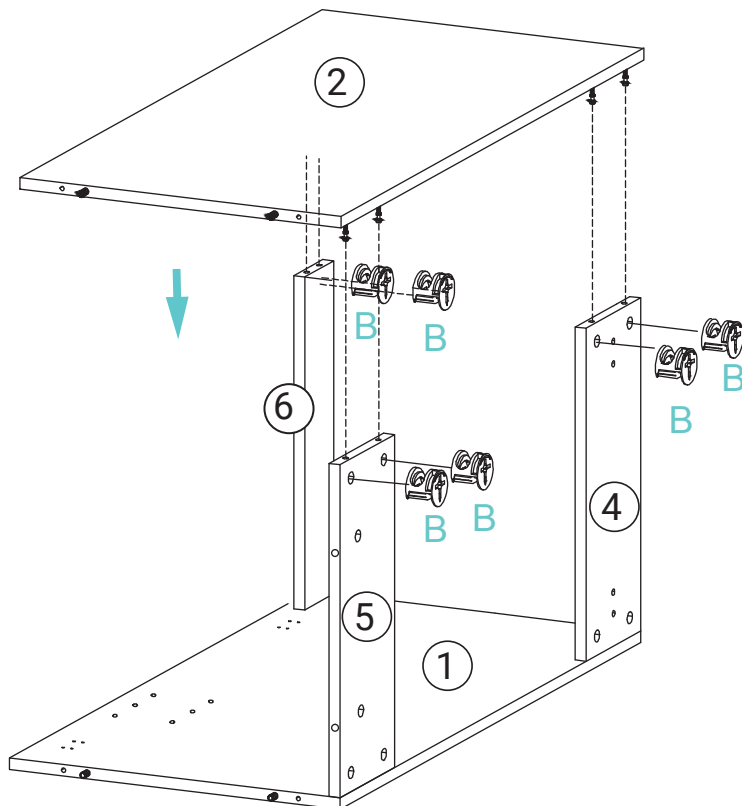

Silicone

Anchors

PARTS FOR REFERENCE:

- 1.Left side panel
- 2.Right side panel
- 3.Bottom panel
- 4.Rear top bar
- 5.Rear bottom bar
- 6.Front cross bar
- 7.Inside shelf
- 8.Inside shelf wall
- 9.Left door
- 10.Right door
- 11.14. Front leg connecting boards(2)
- 12.13 Side leg connecting boards(2)
- A.Cam bolt
- B.Cam lock
- C.Wooden dowel
- D.Metal corner bracket
- E.Hinge
- F.Mounting hardware
60 mm screws (4)
35 mm anchors(4)
- G.Screws 3.5 x 14 mm
- H.Shelf support

INSTALLATION:

1

2

3

4

5

6

7