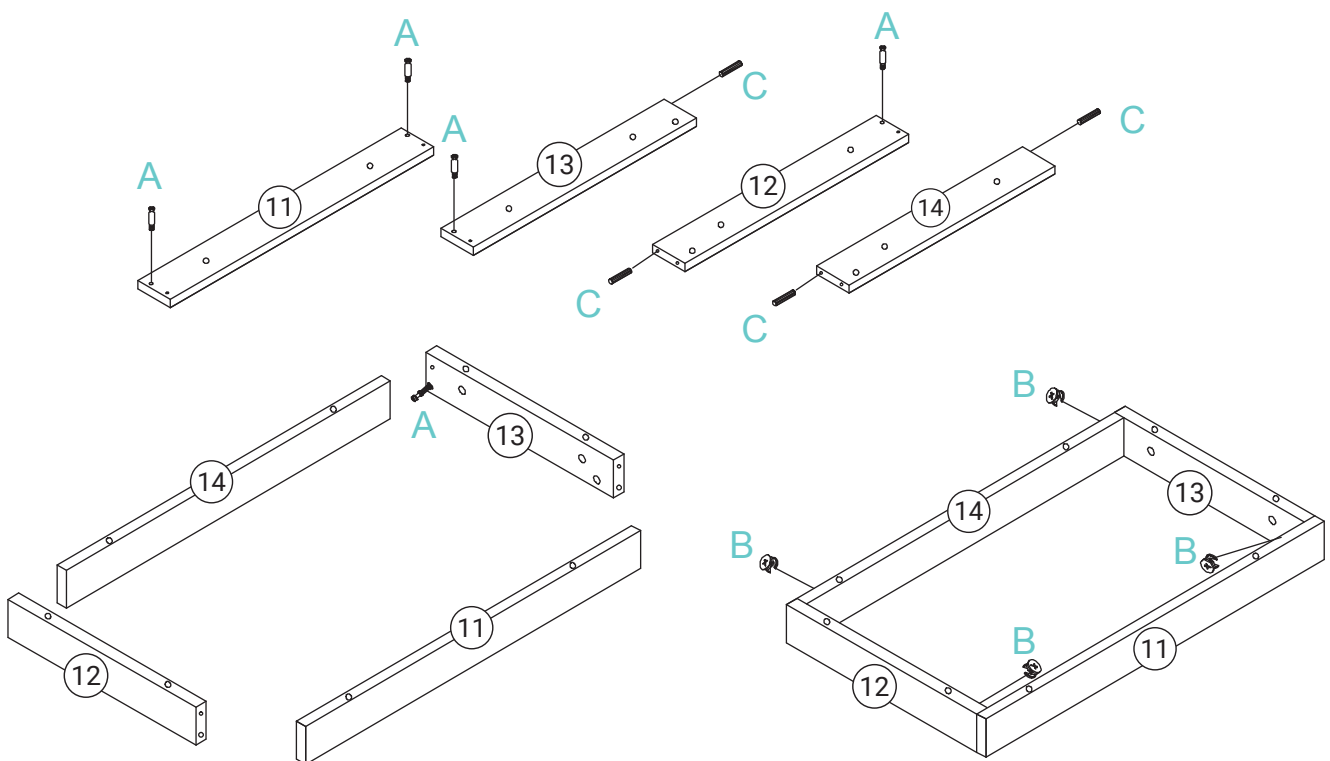

Silicone

Anchors

PARTS FOR REFERENCE:

- 1.Left side panel
- 2.Right side panel
- 3.Bottom panel
- 4.Rear top bar
- 5.Rear bottom bar
- 6.Front cross bar
- 7.Inside shelf
- 8.Inside shelf wall
- 9.Left door
- 10.Right door
- 11.14. Front leg connecting boards(2)
- 12.13 Side leg connecting boards(2)
- A.Cam bolt
- B.Cam lock
- C.Wooden dowel
- D.Metal corner bracket
- E.Hinge
- F.Mounting hardware
60 mm screws (4)
35 mm anchors(4)
- G.Screws 3.5 x 14 mm
- H.Shelf support

INSTALLATION:

1

2

3

4

5

6

7