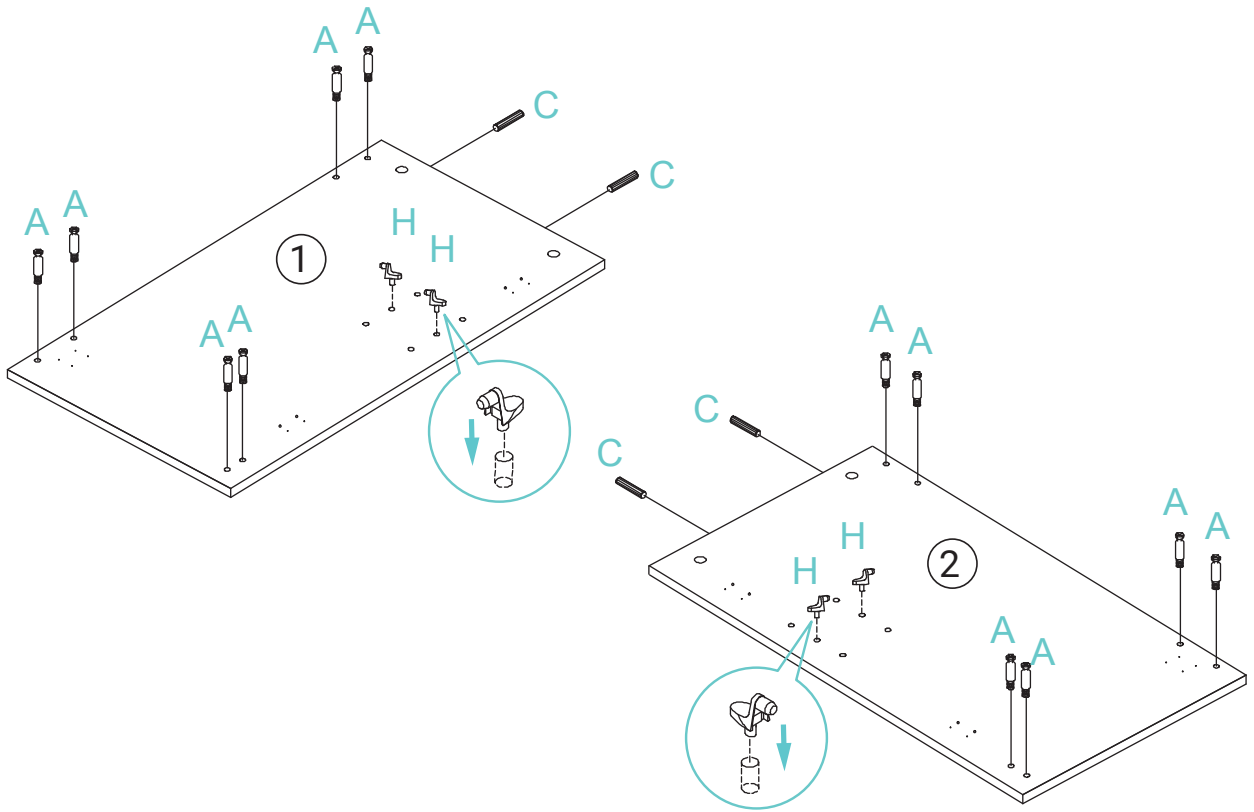

INSTALLATION:

1