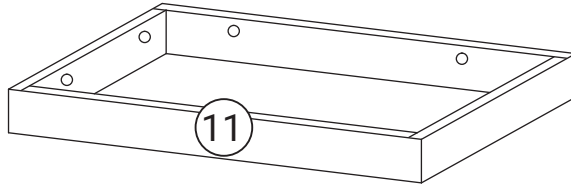

Silicone

Anchors

PARTS FOR REFERENCE:

- 1.Left side panel
- 2.Right side panel
- 3.Bottom panel
- 4.Rear top bar
- 5.Rear bottom bar
- 6.Front cross bar
- 7.Inside shelf
- 8.Inside shelf wall
- 9.Left door
- 10.Right door
- 11.14. Front leg connecting boards(2)
- 12.13 Side leg connecting boards(2)
- A.Cam bolt
- B.Cam lock
- C.Wooden dowel
- D.Metal corner bracket
- E.Hinge
- F.Mounting hardware
60 mm screws (4)
35 mm anchors(4)
- G.Screws 3.5 x 14 mm
- H.Shelf support

INSTALLATION:

1

2

3

4

5

6

7