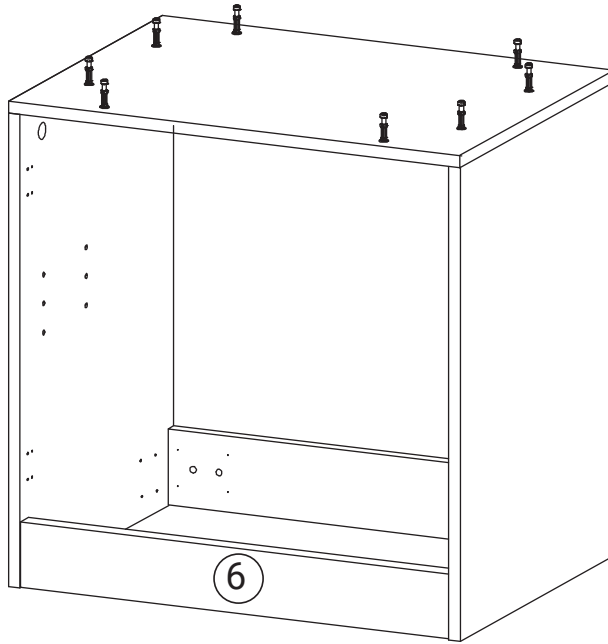

Silicone

Anchors

PARTS FOR REFERENCE:

- 1.Left side panel
- 2.Right side panel
- 3.Bottom panel
- 4.Rear top bar
- 5.Rear bottom bar
- 6.Front cross bar
- 7.Inside shelf
- 8.Inside shelf wall
- 9.Left door
- 10.Right door
- 11.14. Front leg connecting boards(2)
- 12.13 Side leg connecting boards(2)
- A.Cam bolt
- B.Cam lock
- C.Wooden dowel
- D.Metal corner bracket
- E.Hinge
- F.Mounting hardware
60 mm screws (4)
35 mm anchors(4)
- G.Screws 3.5 x 14 mm
- H.Shelf support

INSTALLATION:

1

2

3

4

5

6

7