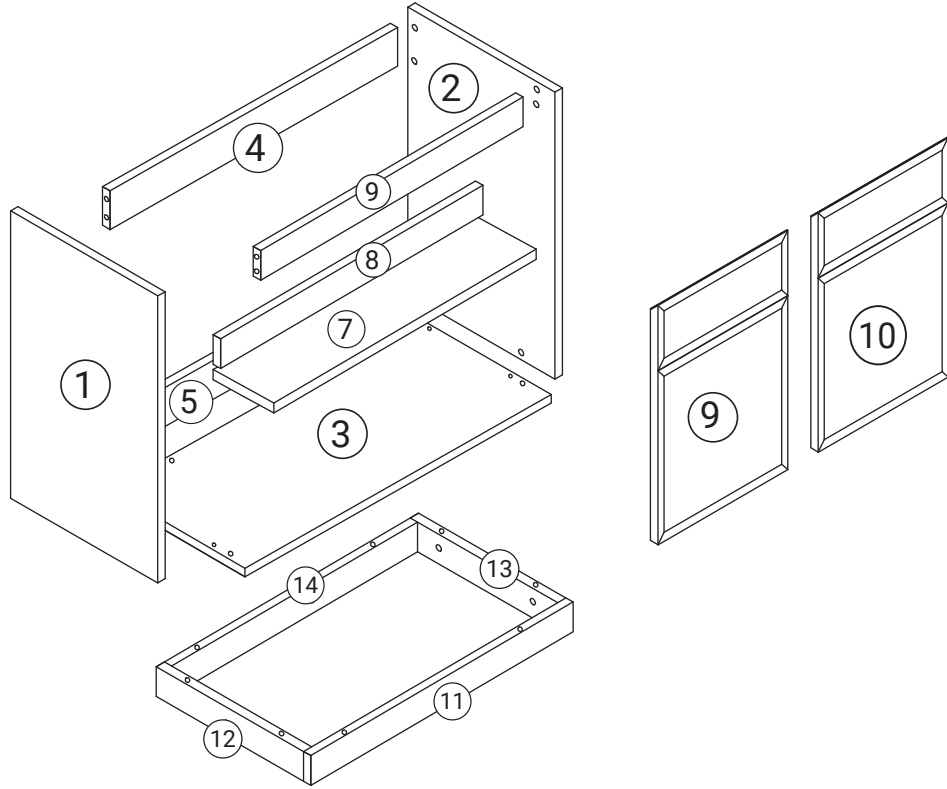

Silicone

Anchors

PARTS FOR REFERENCE:

- 1.Left side panel
- 2.Right side panel
- 3.Bottom panel
- 4.Rear top bar
- 5.Rear bottom bar
- 6.Front cross bar
- 7.Inside shelf
- 8.Inside shelf wall
- 9.Left door
- 10.Right door
- 11.14. Front leg connecting boards(2)
- 12.13 Side leg connecting boards(2)
- A.Cam bolt
- B.Cam lock
- C.Wooden dowel
- D.Metal corner bracket
- E.Hinge
- F.Mounting hardware
60 mm screws (4)
35 mm anchors(4)
- G.Screws 3.5 x 14 mm
- H.Shelf support