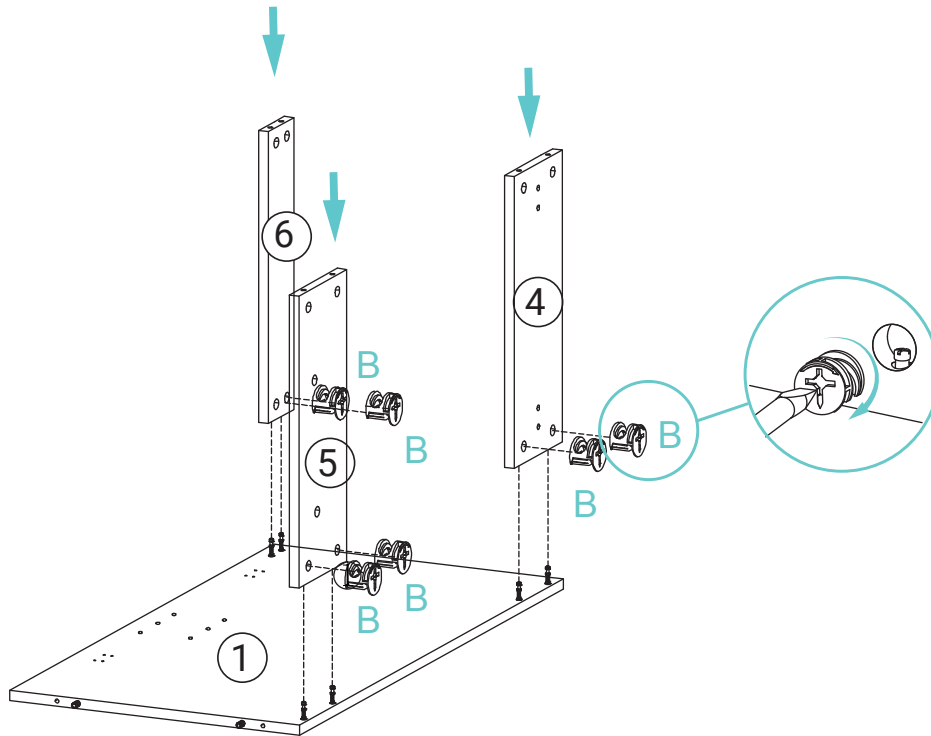

Silicone

Anchors

PARTS FOR REFERENCE:

- 1.Left side panel
- 2.Right side panel
- 3.Bottom panel
- 4.Rear top bar
- 5.Rear bottom bar
- 6.Front cross bar
- 7.Inside shelf
- 8.Inside shelf wall
- 9.Left door
- 10.Right door
- 11.14. Front leg connecting boards(2)
- 12.13 Side leg connecting boards(2)
- A.Cam bolt
- B.Cam lock
- C.Wooden dowel
- D.Metal corner bracket
- E.Hinge
- F.Mounting hardware
60 mm screws (4)
35 mm anchors(4)
- G.Screws 3.5 x 14 mm
- H.Shelf support

INSTALLATION:

1

2

3

4

5

6

7