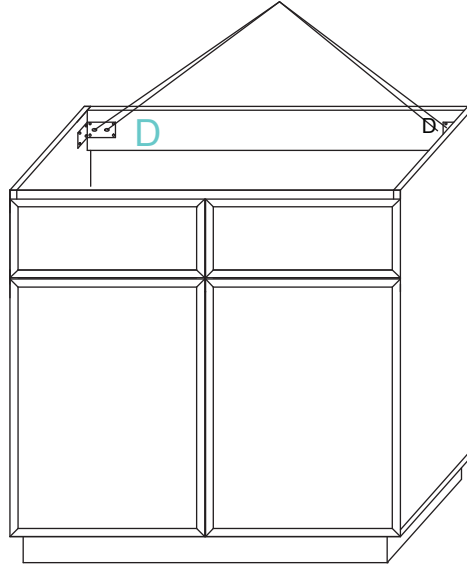

11

G x 8

4 PCS F