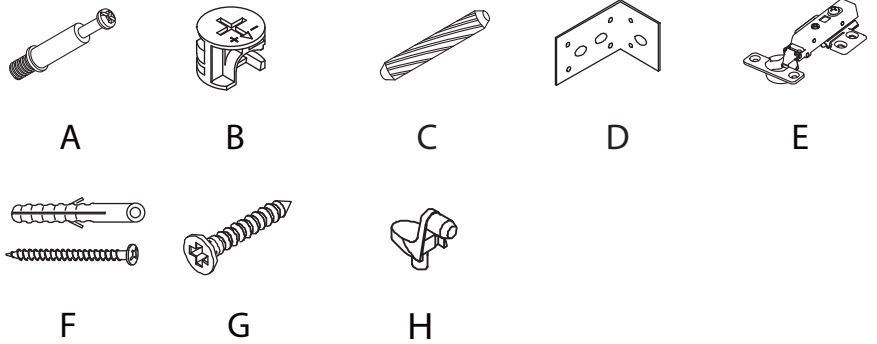

SUGGESTED TOOLS & MATERIALS:

Safety Glasses

Gloves

Drop Cloth

Level

Allen Wrench

Screwdrivers

Adhesive

Silicone

Anchors

PARTS FOR REFERENCE:

- 1.Left side panel
- 2.Right side panel
- 3.Bottom panel
- 4.Rear top bar
- 5.Rear bottom bar
- 6.Front cross bar
- 7.Inside shelf
- 8.Inside shelf wall
- 9.Left door
- 10.Right door
- 11.14. Front leg connecting boards(2)
- 12.13 Side leg connecting boards(2)
- A.Cam bolt
- B.Cam lock
- C.Wooden dowel
- D.Metal corner bracket
- E.Hinge
- F.Mounting hardware
60 mm screws (4)
35 mm anchors(4)
- G.Screws 3.5 x 14 mm
- H.Shelf support