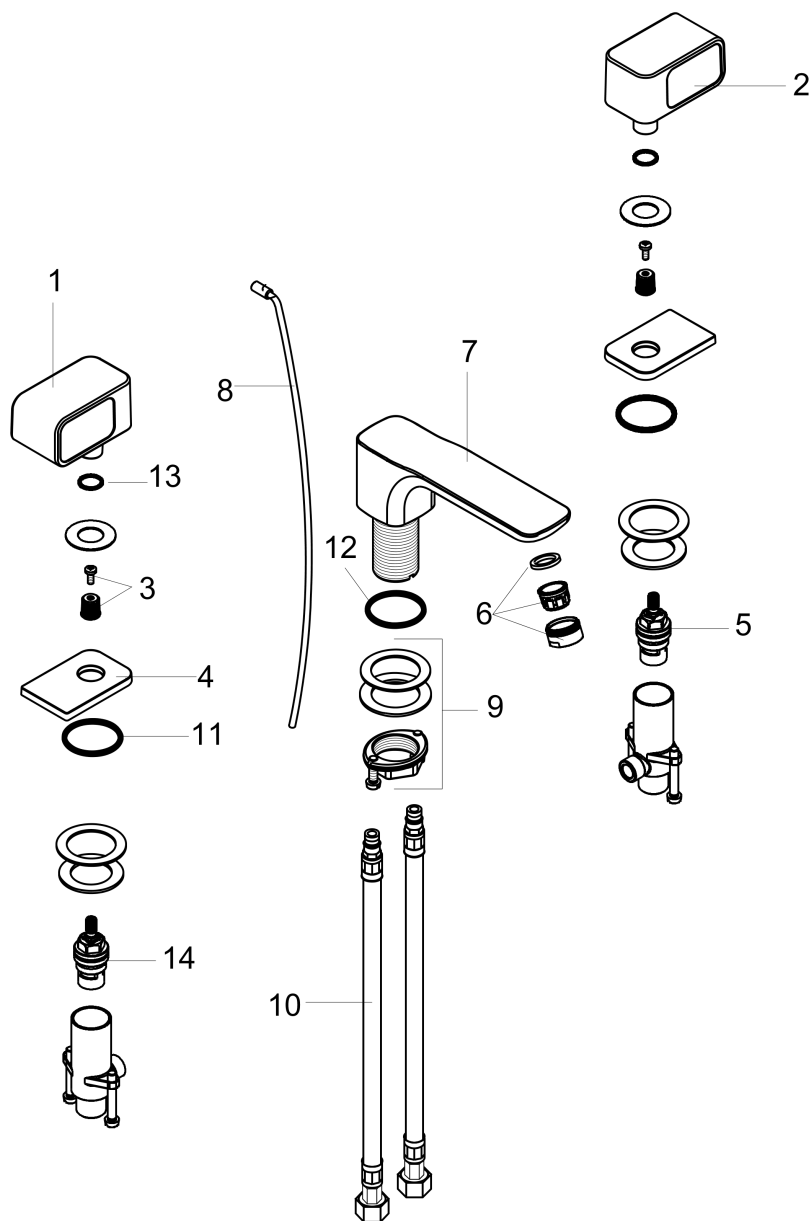

## Scale drawing

**AXOR Urquiola**  
**Widespread Faucet 50 with Pop-Up Drain, 1.2 GPM**  
Finishes : **chrome**    Part no. : **11041001**

## Exploded drawing

Year of production: >07/16

**AXOR Urquiola**  
**Widespread Faucet 50 with Pop-Up Drain, 1.2 GPM**  
 Finishes : **chrome**    Part no. : **11041001**

## Spare parts list

Year of production: >07/16

Pos.	Description	Part no.	PC	PU
1	handle for hot water	95304000	0	1
2	handle for cold water	95305000	0	1
3	handle fixing set	98932000	0	1
4	escutcheon	95307000	0	1
5	shut off unit left closing	94008000	0	1
6	aerator M24x1 (4,5 l/min)	92877000	0	1
7	spout cpl.	95303000	0	1
8	pull rod	96923000	0	1
9	fixing set (Ø 32)	13961000	0	1
10	connection hose 18½" M8x0,75 3/8"	96321001	0	1
11	O-ring 34x4	98155000	0	1
12	flat seal	98749000	0	1
13	O-ring 13x2	98128000	0	1
14	shut off unit right closing	94009000	0	1
15	fixation extension 35 mm	13898000	0	1
a	pop up waste	94159000	0	1