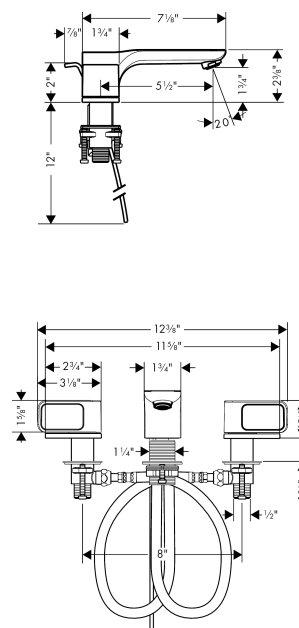

### Features

- Aerated spray
- Flow: 1.2 GPM (4.5 L/Min)
- 90° ceramic valves
- Includes pop-up drain

## Scale drawing

**AXOR Urquiola**  
**Widespread Faucet 50 with Pop-Up Drain, 1.2 GPM**  
Finishes : **chrome**    Part no. : **11041001**

## Exploded drawing

Year of production: >07/16

**AXOR Urquiola**  
**Widespread Faucet 50 with Pop-Up Drain, 1.2 GPM**  
 Finishes : **chrome**    Part no. : **11041001**

## Spare parts list

Year of production: >07/16

Pos.	Description	Part no.	PC	PU
1	handle for hot water	95304000	0	1
2	handle for cold water	95305000	0	1
3	handle fixing set	98932000	0	1
4	escutcheon	95307000	0	1
5	shut off unit left closing	94008000	0	1
6	aerator M24x1 (4,5 l/min)	92877000	0	1
7	spout cpl.	95303000	0	1
8	pull rod	96923000	0	1
9	fixing set (Ø 32)	13961000	0	1
10	connection hose 18½" M8x0,75 3/8"	96321001	0	1
11	O-ring 34x4	98155000	0	1
12	flat seal	98749000	0	1
13	O-ring 13x2	98128000	0	1
14	shut off unit right closing	94009000	0	1
15	fixation extension 35 mm	13898000	0	1
a	pop up waste	94159000	0	1