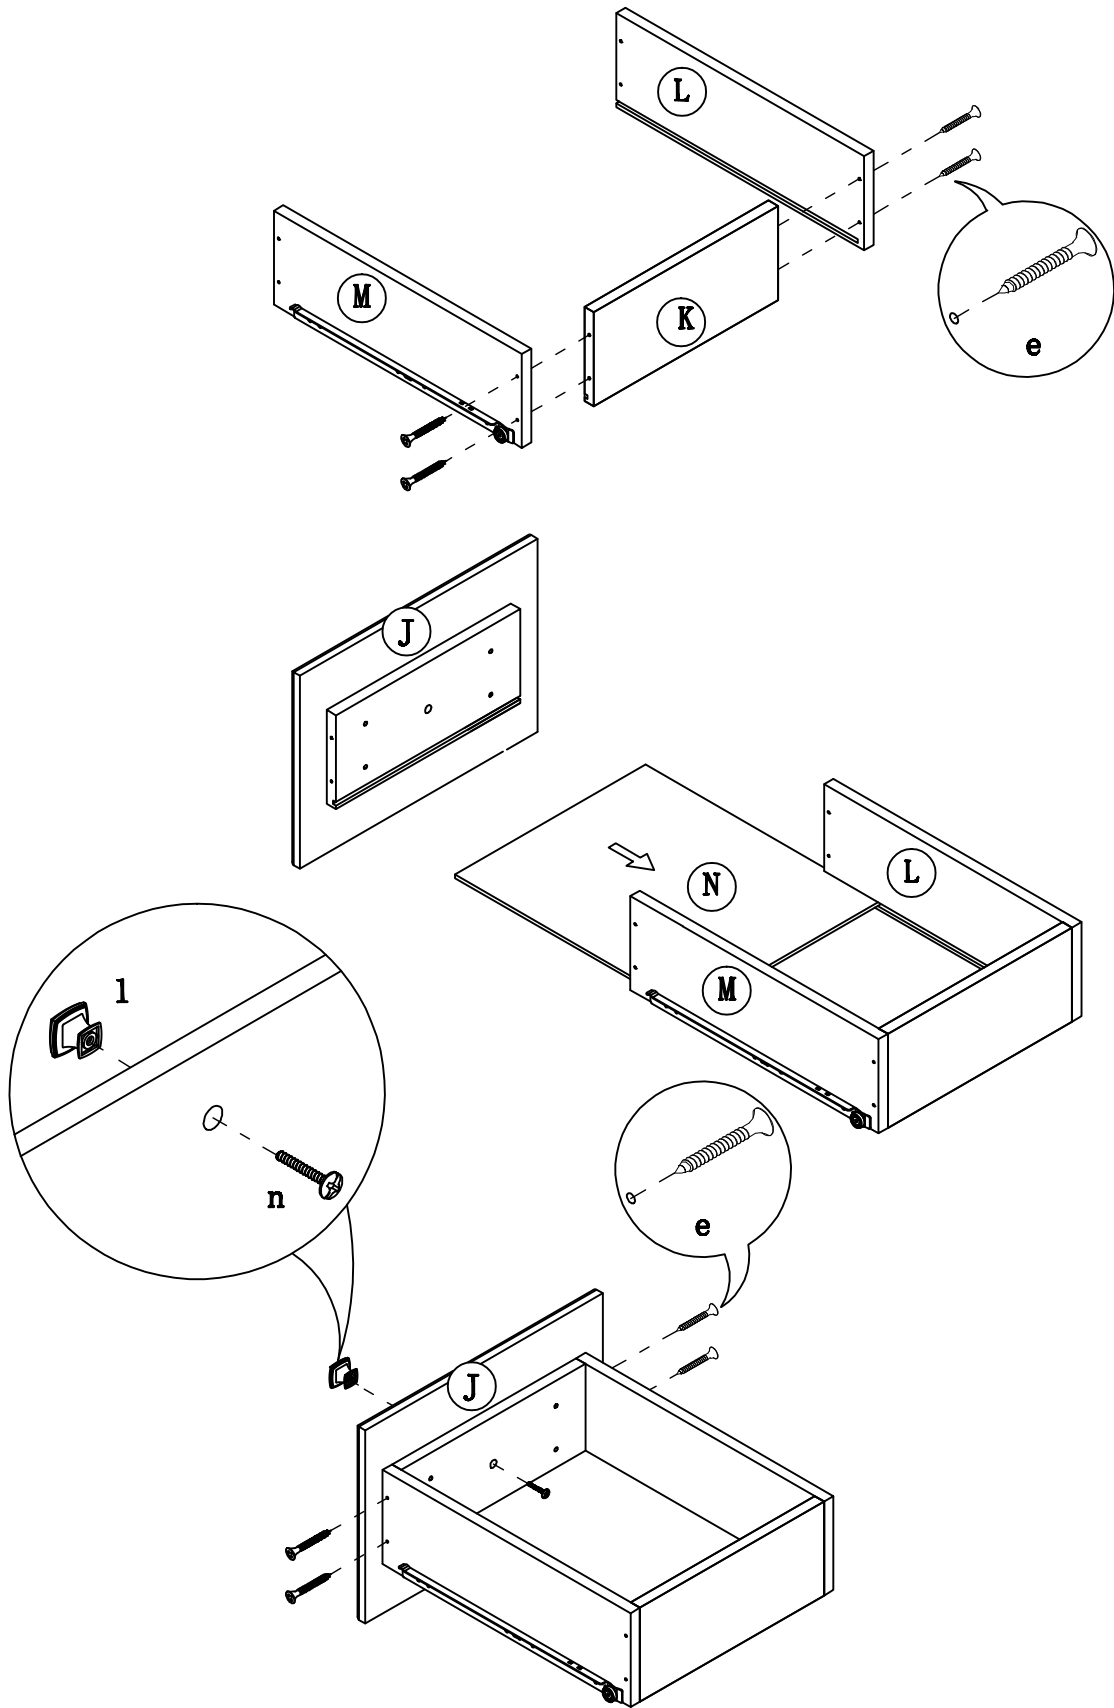

f. 5/8" L FLAT HEAD SCREW
12PCS

g. 1/2" L FLAT HEAD
SCREW 12PCS

h. HINGE 2PCS

i. LEFT SIDE DRAWER
GUIDE 2PCS

j. RIGHT SIDE DRAWER
GUIDE 2PCS

l. KNOB 3PCS

n. KNOB BOLT 3PCS

o. WRENCH 1PC

p. GLUE 1PC

**PLEASE FOLLOW STEP1~STEP 10 IF YOU
WOULD LIKE THE DOOR INSTALL ON THE
LEFT SIDE AND THE DRAWERS INSTALL
ON THE RIGHT SIDE**

**PLEASE FOLLOW STEP11~STEP 20 IF YOU
WOULD LIKE THE DOOR INSTALL ON THE
RIGHT SIDE AND THE DRAWERS INSTALL
ON THE LEFT SIDE**

STEP 1

STEP 2

STEP 3

STEP 4

STEP 5

STEP 6

STEP 7

**PLEASE FOLLOW STEP 7 IF
YOU WOULD LIKE THE
DOOR OPEN FROM THE
LEFT**

STEP 8

**PLEASE FOLLOW STEP 8 IF
YOU WOULD LIKE THE
DOOR OPEN FROM THE
RIGHT**

STEP 9

STEP 10

STEP 11

STEP 12

STEP 13

STEP 14