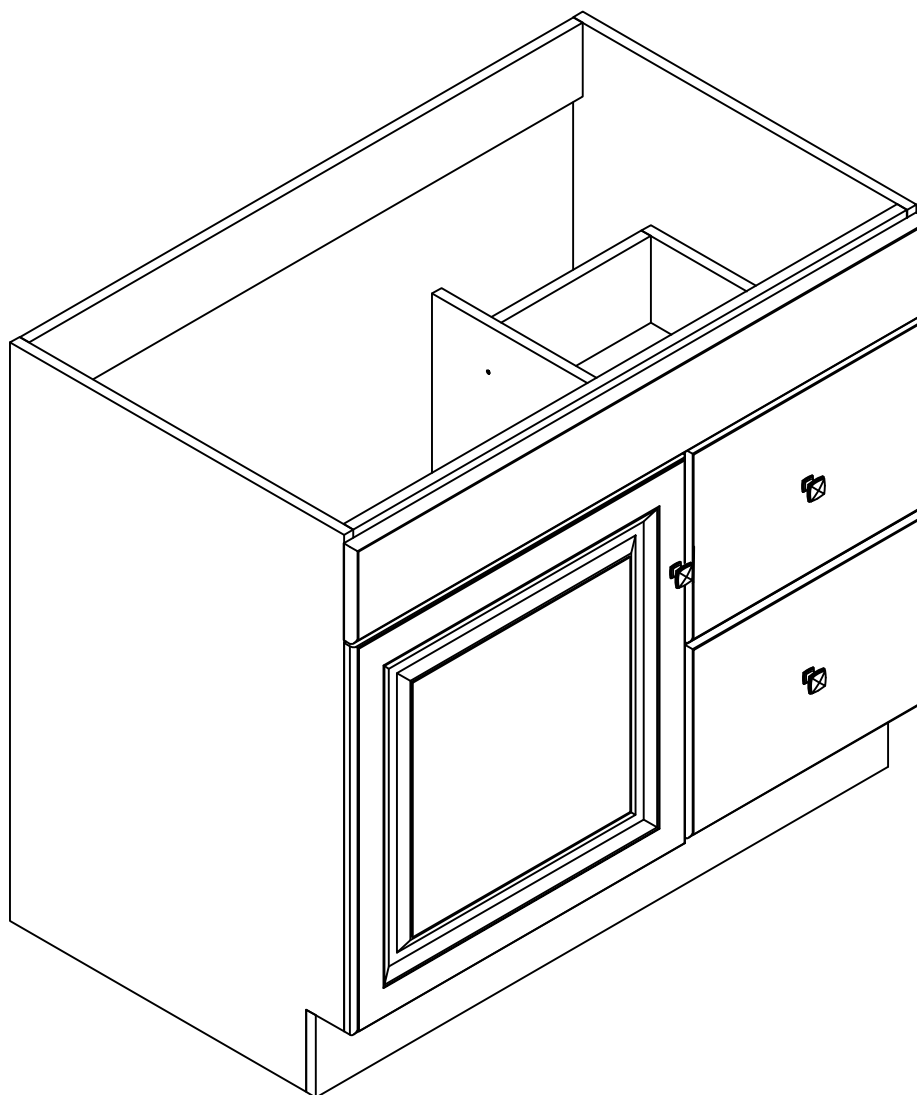

n. KNOB BOLT 3PCS

o. WRENCH 1PC

p. GLUE 1PC

**PLEASE FOLLOW STEP1~STEP 10 IF YOU
WOULD LIKE THE DOOR INSTALL ON THE
LEFT SIDE AND THE DRAWERS INSTALL
ON THE RIGHT SIDE**