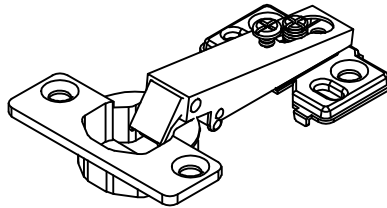

HARDWARE LIST:

a. WOOD DOWEL 14PCS

b. CAM LOCK SCREW
20PCS

c. CAM LOCK 20PCS

d. 1" L FLAT HEAD
SCREW 4PCS

f. 5/8" L FLAT HEAD SCREW
12PCS

h. HINGE 2PCS