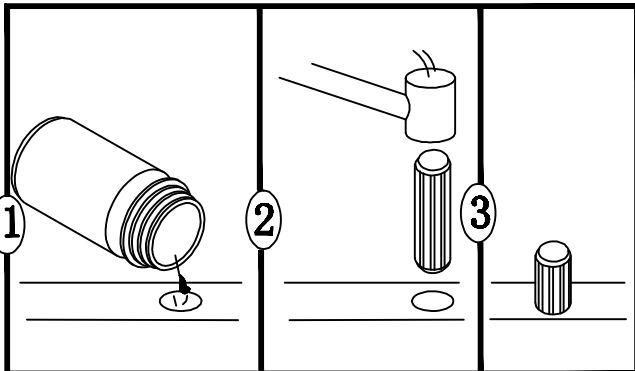

p. GLUE 1PC

**PLEASE FOLLOW STEP1~STEP 10 IF YOU
WOULD LIKE THE DOOR INSTALL ON THE
LEFT SIDE AND THE DRAWERS INSTALL
ON THE RIGHT SIDE**

**PLEASE FOLLOW STEP11~STEP 20 IF YOU
WOULD LIKE THE DOOR INSTALL ON THE
RIGHT SIDE AND THE DRAWERS INSTALL
ON THE LEFT SIDE**

STEP 1

STEP 2

STEP 3

STEP 4

STEP 5

STEP 6

STEP 7

**PLEASE FOLLOW STEP 7 IF
YOU WOULD LIKE THE
DOOR OPEN FROM THE
LEFT**