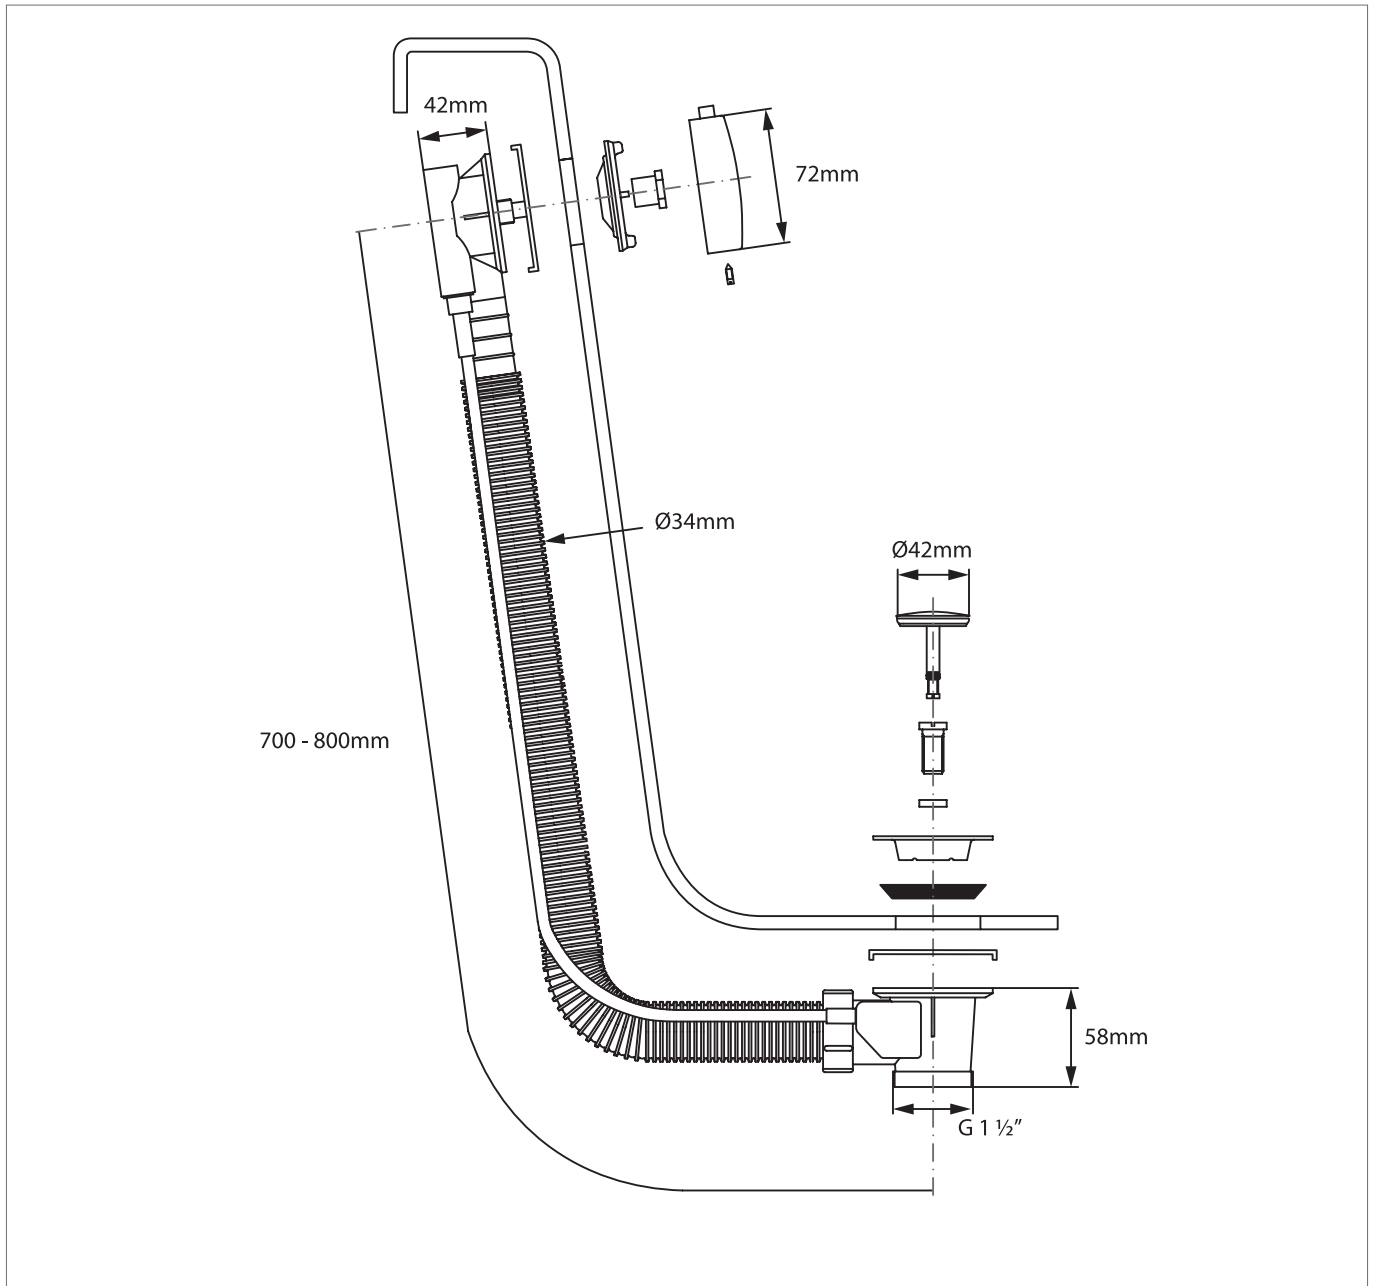

Kit 61 Freestanding Bathtub Overflow and Drain Kit For Above-Floor Installation

K-61BRASS-xx

*All measurements subject to +/-5% tolerance

- K-61-PC Polished Chrome
- K-61-BN Brushed Nickel

- Combined "push control" drain and overflow
Designed for concealed applications
- Vidage de baignoire automatique à câble
Conçu pour les applications dissimulées
- Desagüe de bañera automático
Diseñado para aplicaciones no vistas