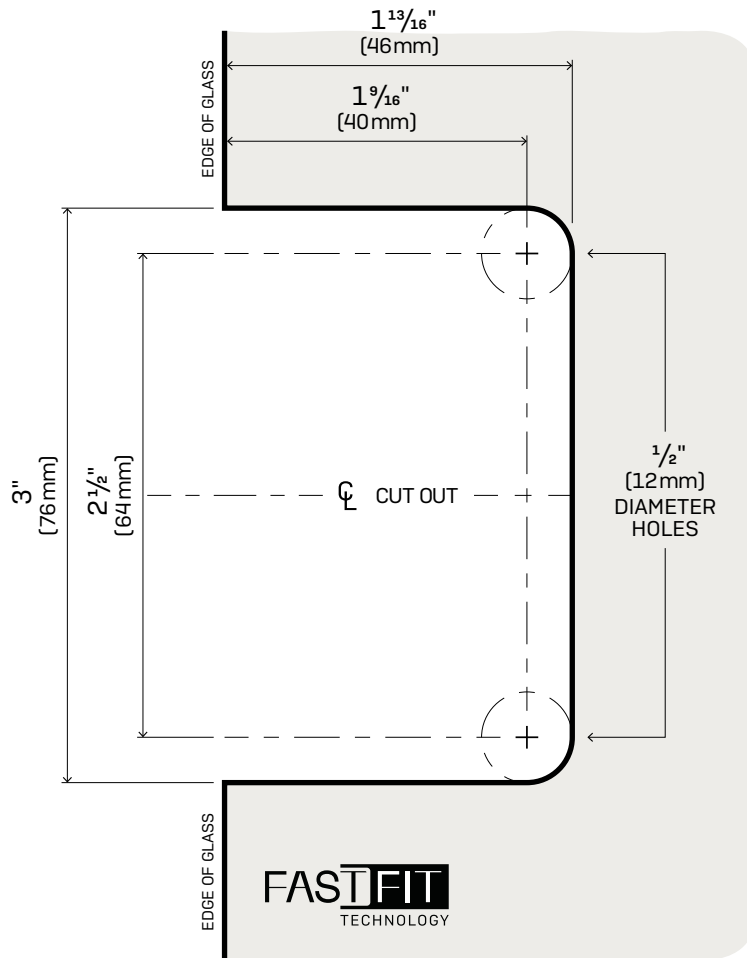

Volans

VOL-180

180° Glass-To-Glass Hinge

Do not measure images.
Use specified dimensions.

Measure from finished
edge of glass.

Use monolithic glass.

- > Use same selected cut out template for Fixed Panel and Door Panel
- > Use rectangle cut out option for quicker FastFit installation

Preferred Rectangle
Cut Out (Ideal for Future Glass)

Alternate Mouse Ear
Cut Out