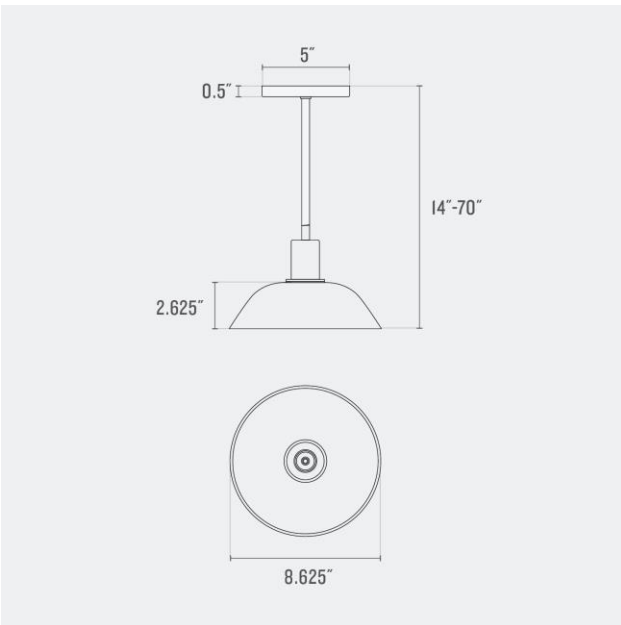

SCHOOLHOUSE

Gillespie Pendant

Application: Pendant

Product Origin: Processed and assembled in Portland, Oregon using ethically-sourced domestic and global components.

UL Listed: Yes

Max Wattage: 60 W

Voltage: 120/220 V

Location Rating: Damp

Dimensions:

Overall Length: 14" - 70"

Width: 8.625"

Canopy Width: 5"

Materials: Brass / Glass

Details:

- Vaulted option adds 1.375" to the selected length.
- Max angle for vaulted is 35 degrees.

One year guarantee

Finish Options

Glass Options