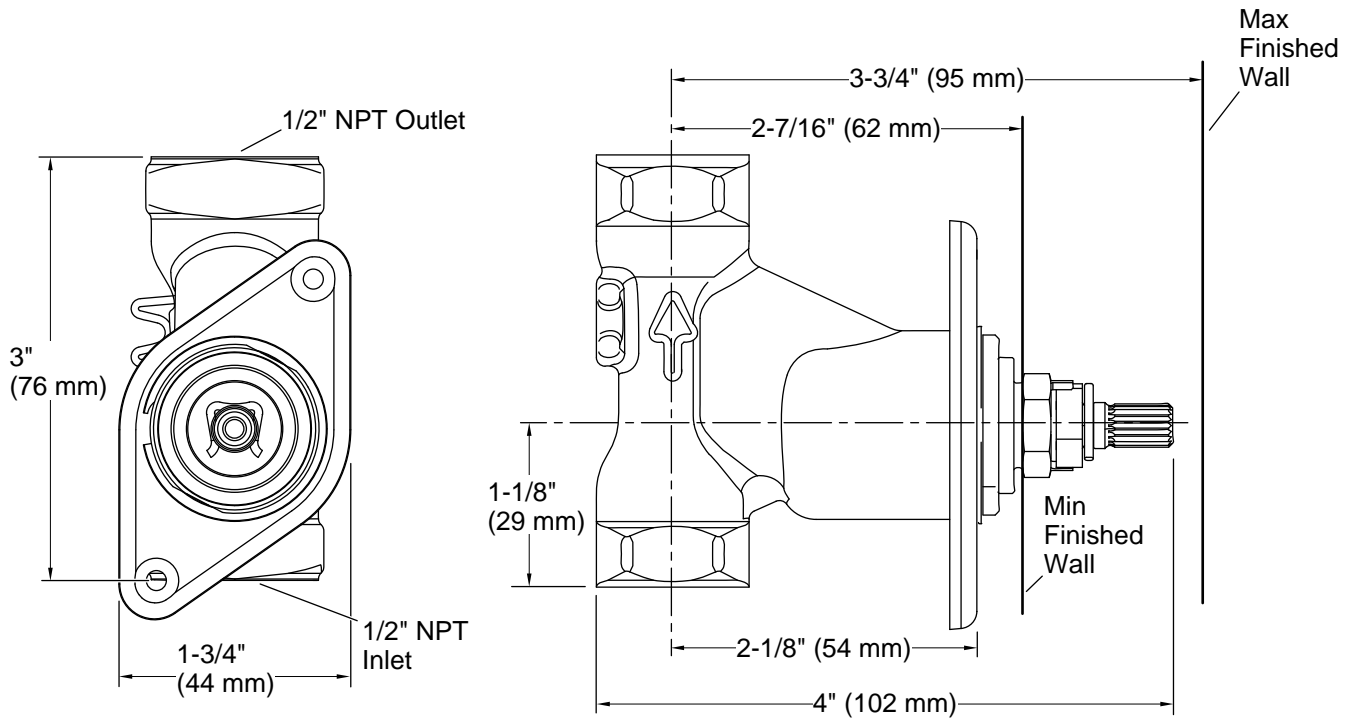

Technical Information

All product dimensions are nominal.

Handshower:

Rated maximum flow: 0 gal/min (0 l/min)