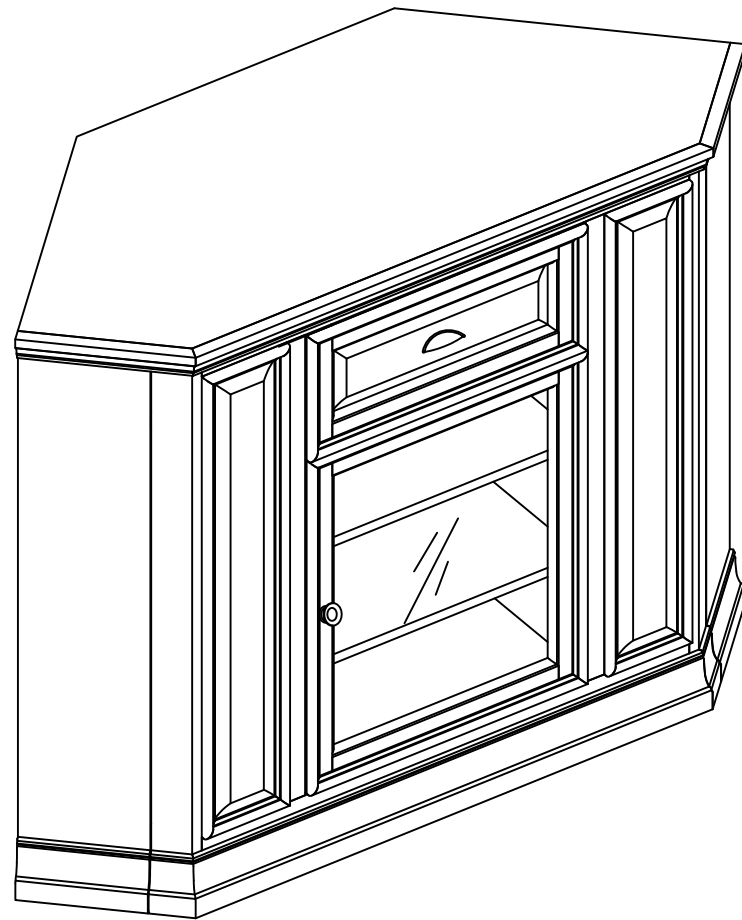

ITEM# 87232

Black/Cherry 36" H, 46" W Corner Console

Leick
Home
SINCE 1910

2219 S. 19th St.
Sheboygan, WI 53081
Ph: 920-451-4060
Fax: 920-451-4063
info@leickfurnituresince1910.com

Hardware List

Item	Description	Qty
a	 Bolt 1/4" * 1-1/8"	8PCS
b	 Allen wrench	1PC
c	 Washer 1/4" * 12mm	8PCS
d	 Shelf metal clip	12PCS
e	 Door Pull	1PC
f	 Machine screw for door pull 5/32" * 3/4"	1PC
g	 Drawer Pull	1PC
h	 Machine screw for Drawer pull 5/32" * 3/8"	2PCS

Parts List

Item	Description	Qty
A	Cabinet	1PC
B	Top Panel	1PC
C	Bottom Panel	1PC
D	Adjustable Shelf	3PCS
E	Left Wood Support	1PC
F	Right Wood Support	1PC

Assembly Instructions

Two person assembly recommended.