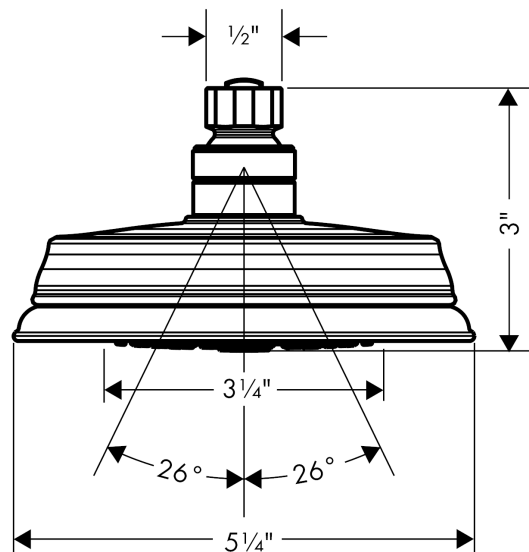

**Croma 100 Classic
Showerhead 3-Jet, 2.5 GPM**

Finishes : **polished nickel** Part no. : **04070830**

Description

Features

- 75 no-clog spray channels
- Spray modes: Full, Pulsating Massage, Intense Turbo
- Flow: 2.5 GPM (9.5 L/Min)

Item details

List Price \$ 122.00

Technology

Compliance

Product image

Scale drawing

**Croma 100 Classic
Showerhead 3-Jet, 2.5 GPM**

Finishes : **polished nickel** Part no. : **04070830**

Exploded drawing

Year of production: >01/08

**Croma 100 Classic
Showerhead 3-Jet, 2.5 GPM**

Finishes : **polished nickel** Part no. : **04070830**

Spare parts list

Year of production: >**01/08**

Pos.	Description	Part no.	Price	PU
1	filter packing	96477000	-	1