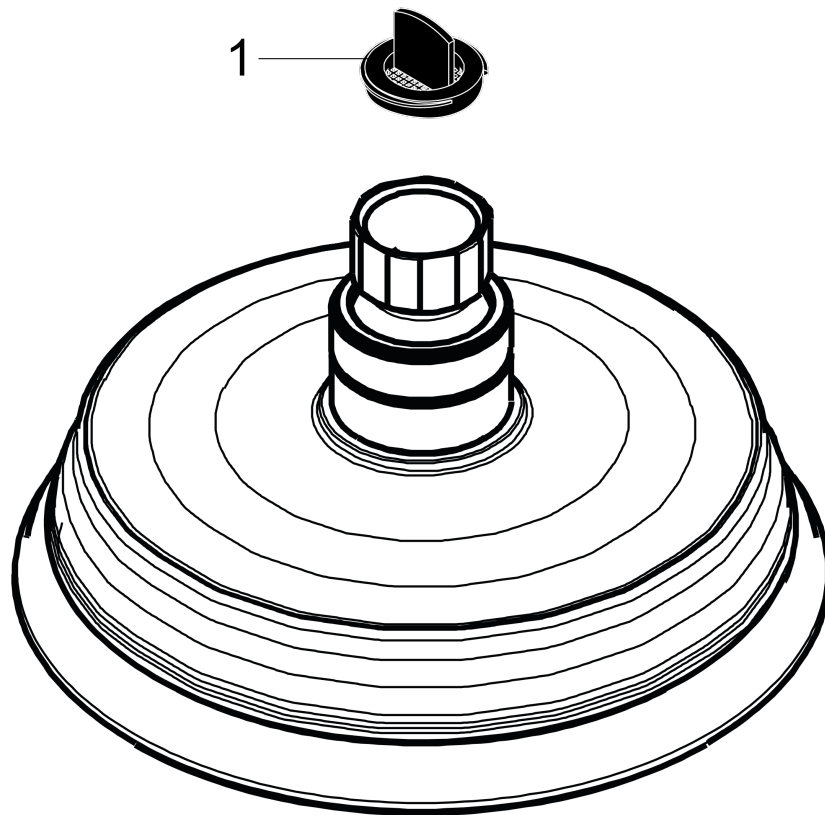

**Croma 100 Classic
Showerhead 3-Jet, 2.5 GPM**

Finishes : **polished nickel** Part no. : **04070830**

Description

Features

- 75 no-clog spray channels
- Spray modes: Full, Pulsating Massage, Intense Turbo
- Flow: 2.5 GPM (9.5 L/Min)

Item details

List Price \$ 122.00

Technology

Compliance

Product image

Scale drawing

**Croma 100 Classic
Showerhead 3-Jet, 2.5 GPM**

Finishes : **polished nickel** Part no. : **04070830**

Exploded drawing

Year of production: >01/08

**Croma 100 Classic
Showerhead 3-Jet, 2.5 GPM**

Finishes : **polished nickel** Part no. : **04070830**

Spare parts list

Year of production: >**01/08**

Pos.	Description	Part no.	Price	PU
1	filter packing	96477000	-	1