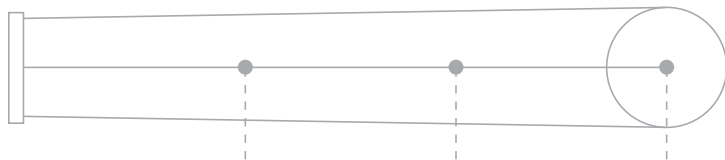

Technical Data	LED Type	RGB+W LED Tube
	Power Consumption	16W
	Power Supply	DC15V 3A, AC 100-240V
	Battery Compatibility	Built in Rechargeable Li-Ion
	Charge Time to Full	2-4 Hours (depending on depletion of battery)
	Runtime @ 100% Brightness	2.2 Hours of Runtime at 100% Brightness
	CRI (Ra)	98
	TLCI	95
	Color Temperature	2700K-6500K
	Dimming	0-100%
	Control	Dimming, 2.4G wireless control
	Dimensions	2 Ft Length / 1.9 Diameter
	Weight	1.9 LBS
	Cooling System	Passive
DMX Control	N/A	
Mount	T12 & 1/4-20 via adaptor	
Warranty	Limited 1-Year	

Distance	1M	3M	5M
2700K	375 lux 34 fc	99 lux 9 fc	46 lux 4 fc
3300K	330 lux 30 fc	103 lux 9 fc	53 lux 4 fc
5600K	352 lux 32 fc	105 lux 9 fc	54 lux 4 fc
6500K	430 lux 39 fc	117 lux 10 fc	54 lux 4 fc