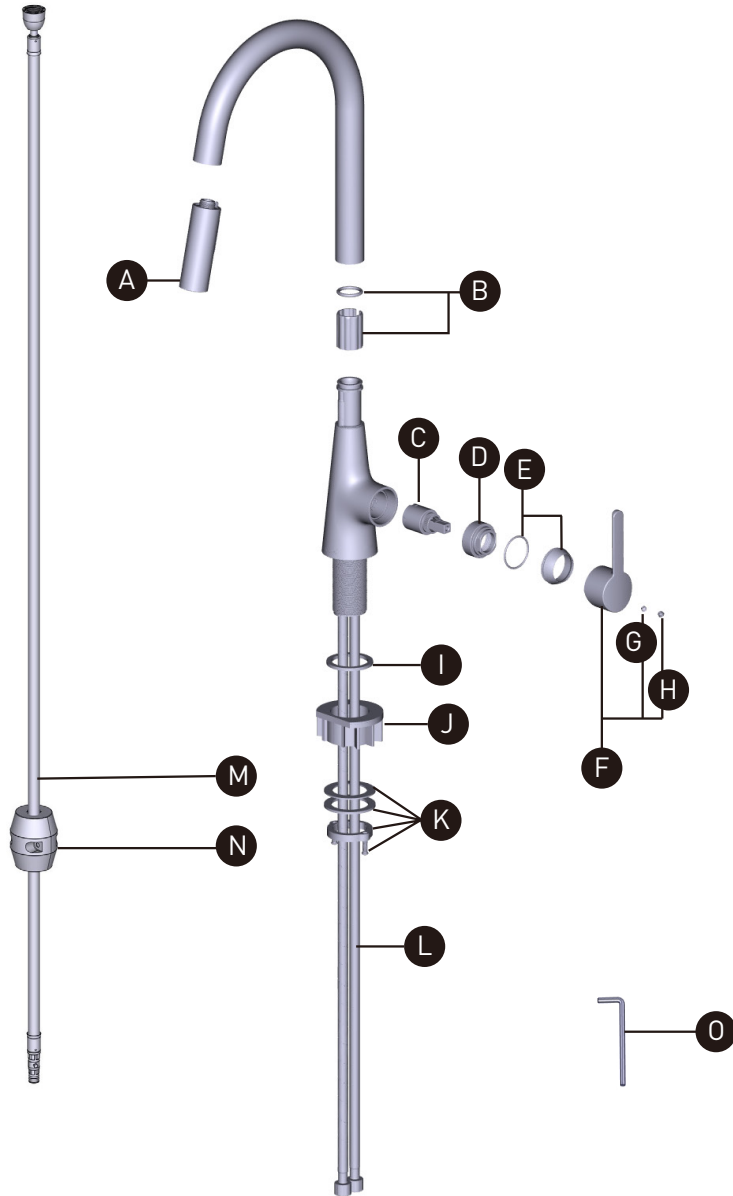

ORDER BY PART NUMBER

## ILLUSTRATED PARTS

### BB101

Pull-Down Kitchen Faucet

ID	Kit Number	Finish
*A	220001 [1.8 GPM/6.8 L/min]	See below
	219992 [1.5 GPM/5.7 L/min]	See below
	219993 [1.0 GPM/3.7 L/min]	See below
B	220002	N/A
C	401-039	N/A
D	220004	N/A
*E	220005	See below
*F	220006	See below
G	152-050	N/A
*H	003-030	See below
I	220008	N/A
J	390-025	N/A
K	7472	N/A
L	7108 (2x)	N/A
M	220012	N/A
N	220013	N/A
O	505-025	N/A

## ILLUSTRATIONS DES PIÈCES