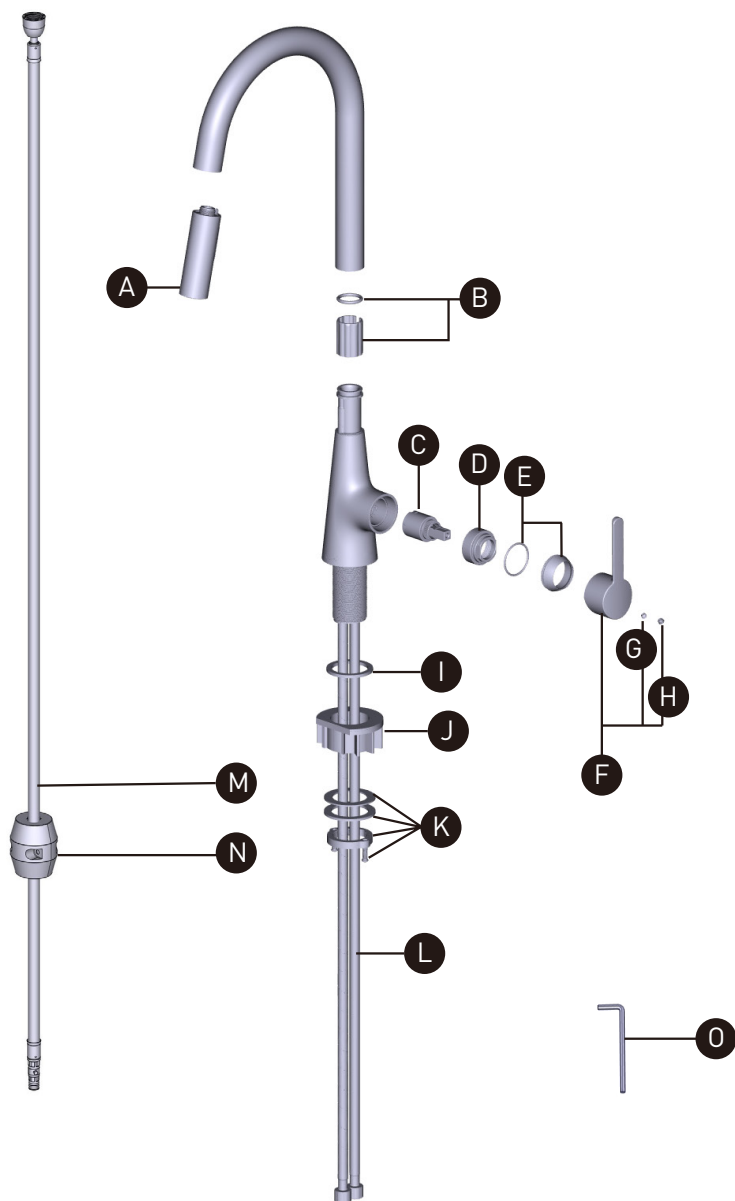

**VEUILLEZ EFFECTUER VOTRE COMMANDE
PAR NO DE RÉFÉRENCE**

ILLUSTRATIONS DES PIÈCES

BB101

Robinet de cuisine avec douchette rétractable

ID	Référence du kit	Finition
*A	220001 [1.8 GPM/6.8 L/min]	Voir ci-dessous
	219992 [1.5 GPM/5.7 L/min]	Voir ci-dessous
	219993 [1.0 GPM/3.7 L/min]	Voir ci-dessous
B	220002	N/A
C	401-039	N/A
D	220004	N/A
*E	220005	Voir ci-dessous
*F	220006	Voir ci-dessous
G	152-050	N/A
*H	003-030	Voir ci-dessous
I	220008	N/A
J	390-025	N/A
K	7472	N/A
L	7108 (2x)	N/A
M	220012	N/A
N	220013	N/A
O	505-025	N/A

*Finition déterminée par le Suffixe

Finition	Description
BK	Noir
C	Chrome poli
SS	Acier inoxydable

Si vous souhaitez obtenir de l'information supplémentaire à propos de la garantie ou de tout autre élément, communiquez avec :

ONTARIO / WESTERN CANADA
ONTARIO / QUÉBEC / MARITIMES
ONTARIO / CANADA OCCIDENTAL
riobelpro.ca/en/contact
1-800-287-5354

QUEBEC / MARITIMES
QUÉBEC / MARITIMES
QUEBEC / MARITIMOS
riobelpro.ca/fr/contact
1-866-473-8442