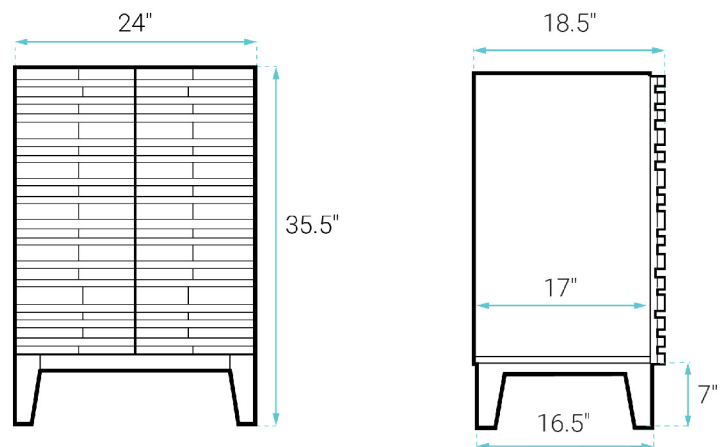

### FEATURES:

- Sleek, freestanding design
- Glazed ceramic, single sink
- Standard 1.75" drain hole
- Standard 1.38" faucet hole
- Chrome-finish overflow
- Wooden legs

### SPECIFICATIONS:

N.W: 78 lb.

W: 24" x D: 18.5" x H: 36"

Inner Sink: D: 11" x W: 17.5" x H: 4.5"