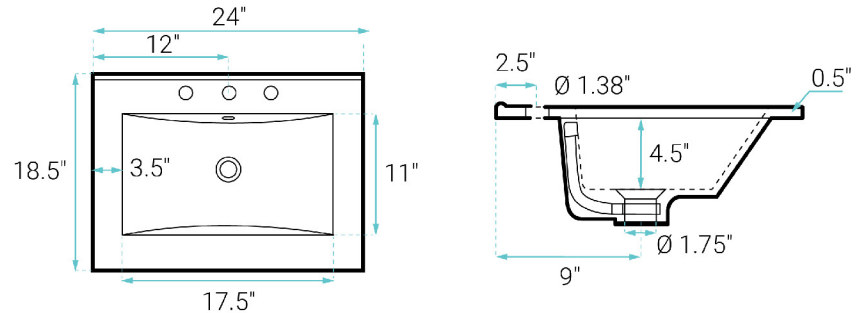

### FEATURES:

- Sleek, freestanding design
- Glazed ceramic, single sink
- Standard 1.75" drain hole
- Standard 1.38" faucet hole
- Chrome-finish overflow
- Wooden legs

### SPECIFICATIONS:

N.W: 78 lb.

W: 24" x D: 18.5" x H: 36"

Inner Sink: D: 11" x W: 17.5" x H: 4.5"