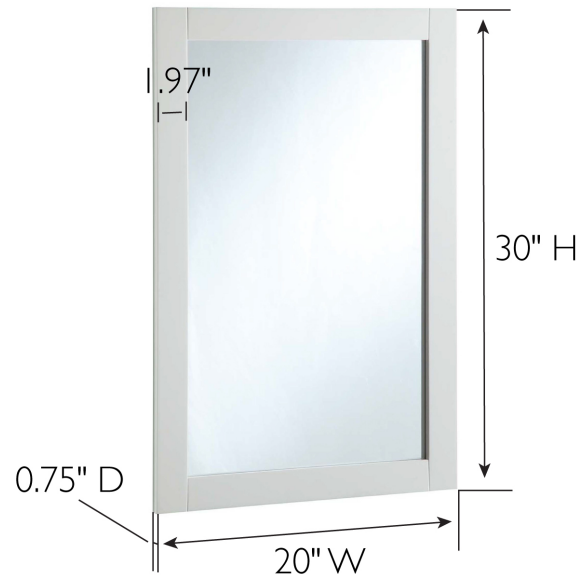

Shorewood Wall Mirror 20" White

SPECIFICATIONS

MATERIAL CONSTRUCTION:	Wood	FACE FRAME MATERIAL:	Pine
ASSEMBLY REQUIRED:	No	SIDES MATERIAL:	N/A
TOOLS NEEDED FOR INSTALLATION:	Electric Drill, Screwdriver	BOTTOM MATERIAL:	N/A
ASSEMBLED DIMENSIONS:	30" H x 20" L x 0.75" D	BACK PANEL MATERIAL:	MDF
WEIGHT:	12.3 lbs.	BACK BRACE MATERIAL:	N/A
NUMBER OF DOORS:	N/A	GLASS STYLE:	Flat Panel
DOOR MATERIAL:	N/A	LIGHTED:	No
NUMBER OF SHELVES:	N/A	QTY OF LAMPS:	N/A
ADJUSTABLE SHELVES:	N/A	POWER SOURCE:	None
SHELF MAX WEIGHT CAPACITY:	N/A	MOUNTING HARDWARE INCLUDED:	Yes
SHELF WIDTH:	N/A	MOUNTING TYPE:	Surface
SHELF THICKNESS:	N/A		
SHELF MATERIAL:	N/A		