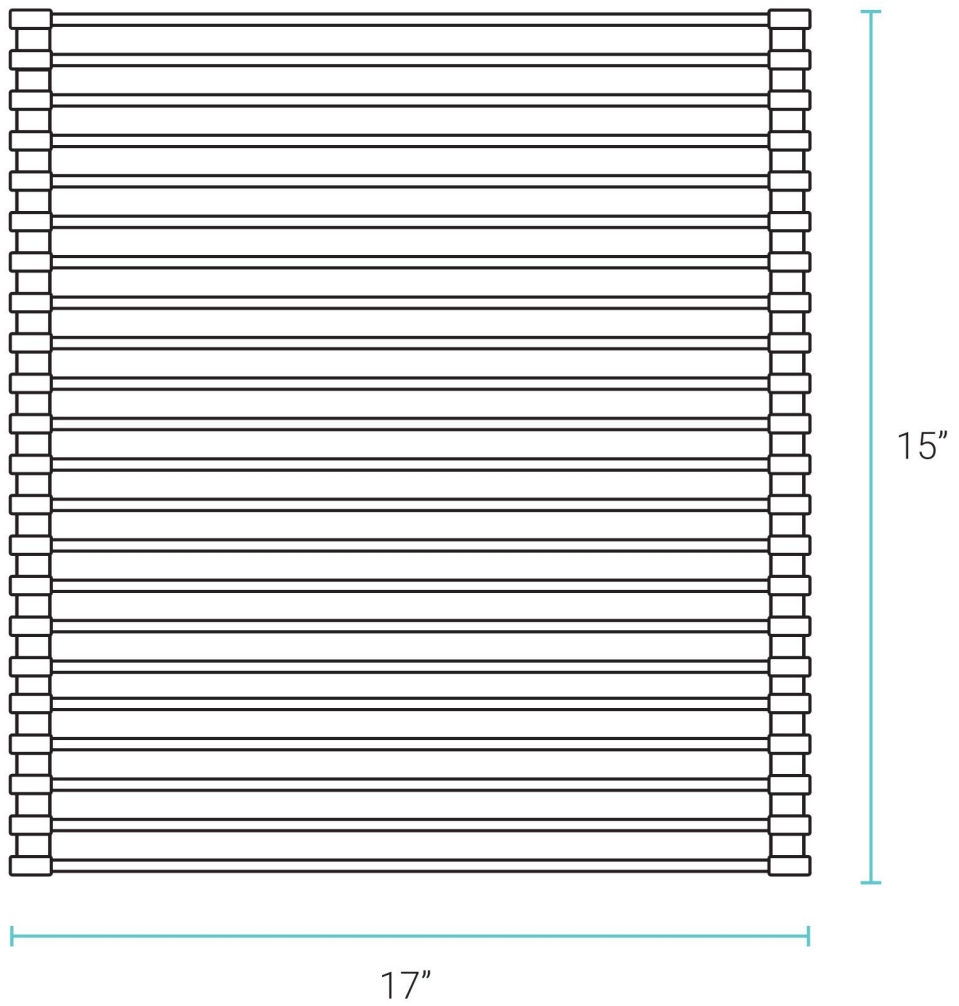

Swiss Madison[®]
well made forever

SM-RU773