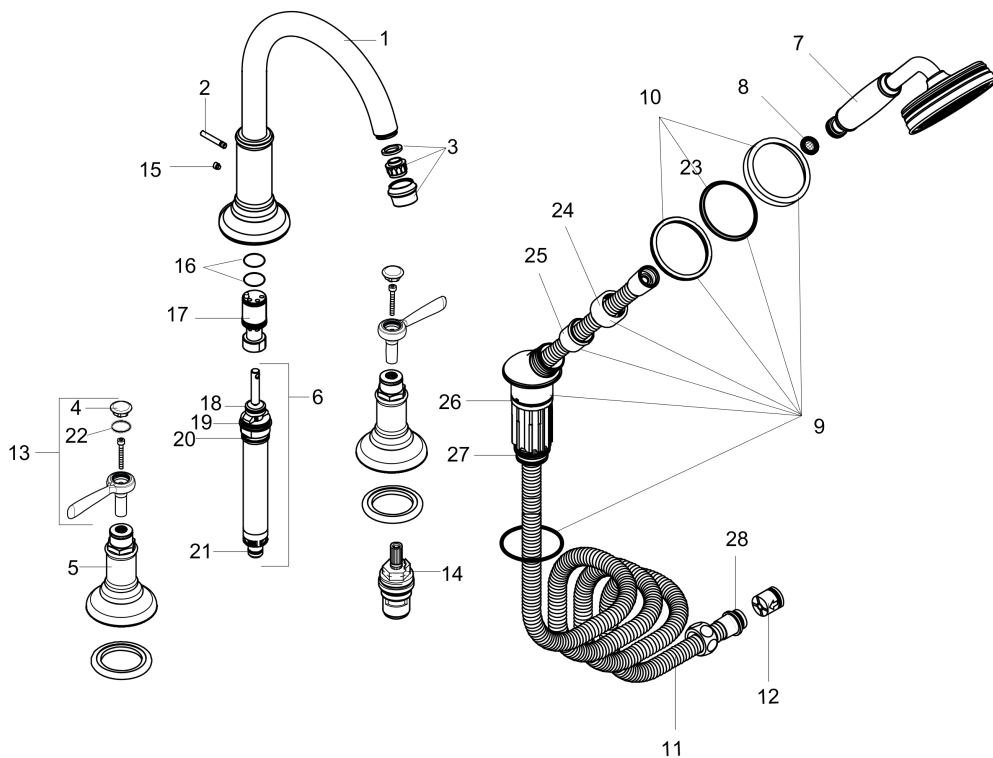

AXOR Montreux
4-Hole Roman Tub Set Trim with Lever Handles and 1.8 GPM Handshower
 Finishes : **polished nickel** Part no. : **16555831**

Description

Features

- Flow: 5.28 GPM (20 L/Min)
- 90° ceramic valves
- Integrated double backflow prevention

Technology

Product image

Scale drawing

AXOR Montreux
4-Hole Roman Tub Set Trim with Lever Handles and 1.8 GPM Handshower
Finishes : **polished nickel** Part no. : **16555831**

Exploded drawing

Year of production: >01/19

AXOR Montreux
4-Hole Roman Tub Set Trim with Lever Handles and 1.8 GPM Handshower
 Finishes : **polished nickel** Part no. : **16555831**

Spare parts list

Year of production: >01/19

Pos.	Description	Part no.	PC	PU
1	spout cpl.	98606830	0	1
2	diverter knob	98607830	0	1
3	aerator M22x1 (25 l/min)	98575830	0	1
4	set of screw covers, cold / hot water / neutral	97987000	0	1
5	escutcheon	98605830	0	1
6	selector assy	96775000	0	1
7	handshower	04695830	0	1
8	filter packing	94246000	0	1
9	shower holder, assy	96433830	0	1
10	escutcheon for shower holder	96237830	0	1
11	shower hose 2,00 m	94148000	0	1
12	set of non return valves DW 15	94074000	0	1
13	handle	16691830	0	1
14	shut off unit left closing	94008000	0	1
15	hollow set screw M6x6	97660000	0	1
16	O-ring 20x1,5	98197000	0	1
17	guide tube	92214000	0	1
18	O-Ring 14x2,5	98189000	0	1
19	O-Ring 23x2,5	98183000	0	1
20	O-Ring 22x2	98185000	0	1
21	O-ring 9x2,5	98217000	0	1
22	O-ring 16x2	98133000	0	1
23	escutcheon chuck	97105000	0	1
24	nut	97584830	0	1
25	insert for shower holder	96942000	0	1
26	O-ring 38x2,5	98198000	0	1
27	O-Ring 28x2	98194000	0	1
28	O-ring 11x2	98127000	0	1