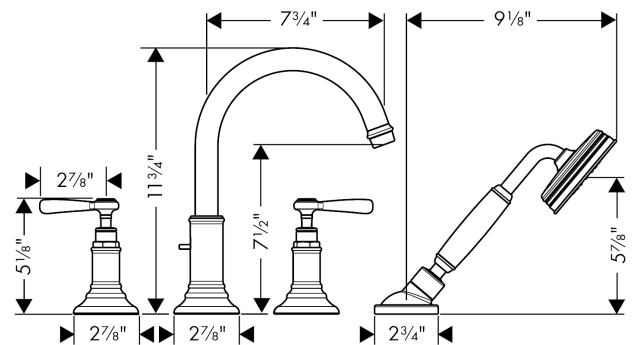

AXOR Montreux
4-Hole Roman Tub Set Trim with Lever Handles and 1.8 GPM Handshower
 Finishes : **polished nickel** Part no. : **16555831**

Description

Features

- Flow: 5.28 GPM (20 L/Min)
- 90° ceramic valves
- Integrated double backflow prevention

Technology

Product image

Scale drawing

AXOR Montreux
4-Hole Roman Tub Set Trim with Lever Handles and 1.8 GPM Handshower
Finishes : **polished nickel** Part no. : **16555831**

Exploded drawing

Year of production: >01/19

AXOR Montreux
4-Hole Roman Tub Set Trim with Lever Handles and 1.8 GPM Handshower
 Finishes : **polished nickel** Part no. : **16555831**

Spare parts list

Year of production: >01/19

Pos.	Description	Part no.	PC	PU
1	spout cpl.	98606830	0	1
2	diverter knob	98607830	0	1
3	aerator M22x1 (25 l/min)	98575830	0	1
4	set of screw covers, cold / hot water / neutral	97987000	0	1
5	escutcheon	98605830	0	1
6	selector assy	96775000	0	1
7	handshower	04695830	0	1
8	filter packing	94246000	0	1
9	shower holder, assy	96433830	0	1
10	escutcheon for shower holder	96237830	0	1
11	shower hose 2,00 m	94148000	0	1
12	set of non return valves DW 15	94074000	0	1
13	handle	16691830	0	1
14	shut off unit left closing	94008000	0	1
15	hollow set screw M6x6	97660000	0	1
16	O-ring 20x1,5	98197000	0	1
17	guide tube	92214000	0	1
18	O-Ring 14x2,5	98189000	0	1
19	O-Ring 23x2,5	98183000	0	1
20	O-Ring 22x2	98185000	0	1
21	O-ring 9x2,5	98217000	0	1
22	O-ring 16x2	98133000	0	1
23	escutcheon chuck	97105000	0	1
24	nut	97584830	0	1
25	insert for shower holder	96942000	0	1
26	O-ring 38x2,5	98198000	0	1
27	O-Ring 28x2	98194000	0	1
28	O-ring 11x2	98127000	0	1